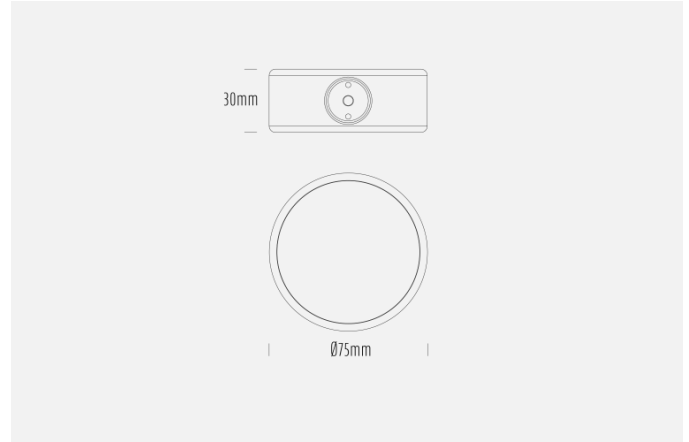

AQL-177

Underwater glow light

INTRODUCTION

An encapsulated, IP68 surface uplight for pond and water feature illumination. Available in Electroless Nickel & Natural Brass with diffuse optic.

SPECIFICATIONS

Product Code	AQL-177
Family	Phoenix
Construction Material	CNC Machined Brass
Cable	5m Aqualux 3-Core Silicone / PTFE Cable
IP Rating	IP68
Warranty	7 Year Aqualux Warranty

CONFIGURED OPTIONS

Variant Code	AQL-177-B6B01230DFS
Body Colour	B6 - Natural Waxed
Control Gear	24V DC 3-Wire
Rated Power	12W
Nominal Lumens	900 lm
CCT / Colour	3000K
Optical	DF
CRI	90
Other	5m Aqualux Cable
Dimming	3-wire PWM 10V Dimming