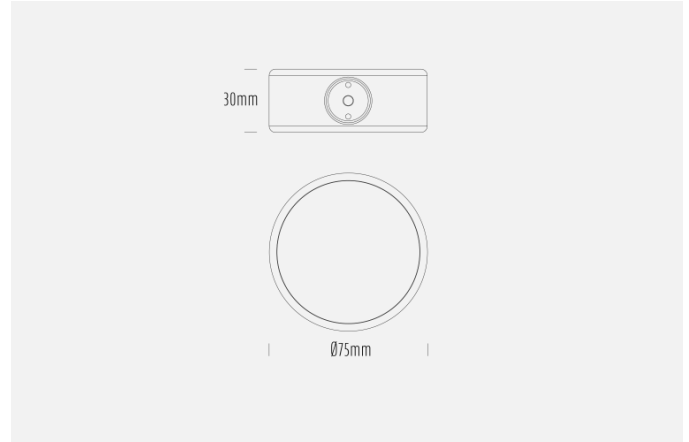

AQL-177

Underwater glow light

INTRODUCTION

An encapsulated, IP68 surface uplight for pond and water feature illumination. Available in Electroless Nickel & Natural Brass with diffuse optic.

SPECIFICATIONS

Product Code	AQL-177
Family	Phoenix
Construction Material	CNC Machined Brass
Cable	5m Aqualux 3-Core Silicone / PTFE Cable
IP Rating	IP68
Warranty	7 Year Aqualux Warranty

CONFIGURED OPTIONS

Variant Code	AQL-177-B1B01230DFS
Body Colour	B1 - Brushed Chrome
Control Gear	24V DC 3-Wire
Rated Power	12W
Nominal Lumens	900 lm
CCT / Colour	3000K
Optical	DF
CRI	90
Other	5m Aqualux Cable
Dimming	3-wire PWM 10V Dimming