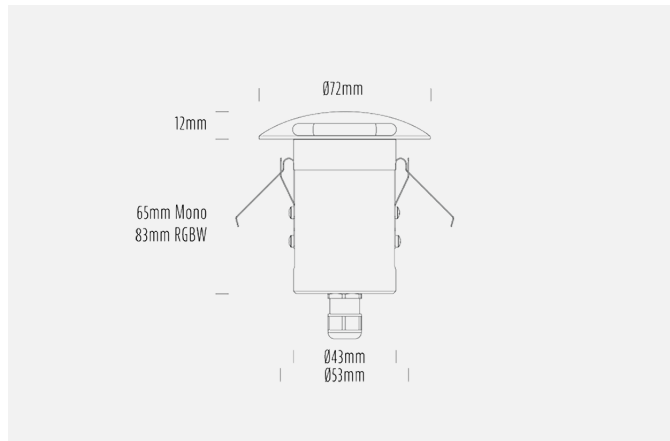

AQL-163

Grazing Light

INTRODUCTION

The AQL-163 is a compact, stylish recessed grazing light with 90° spread.

SPECIFICATIONS

Product Code	AQL-163
Family	Lumena
Construction Material	CNC Machined Aluminium
Cable	900mm Aqualux 2-Core Silicone / PTFE Cable
IP Rating	IP67
Warranty	7 Year Aqualux Warranty
Additional	RGBW option to be driven at 50% max total. Not rated for high-pressure cleaning.

CONFIGURED OPTIONS

Variant Code	AQL-163-A8X00230DFQ
Body Colour	A8 - White
Control Gear	12~24V AC / 24V DC
Rated Power	2W
CCT / Colour	3000K
Optical	DF
CRI	90
Other	AqualuxPLUS QuickConnect
Dimming	3-Wire 10V PWM