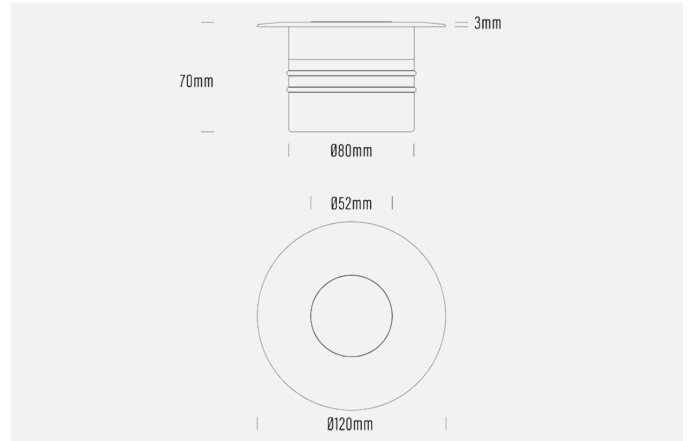

## INTRODUCTION

The AQL-156 is designed for mid-size vertical illumination of walls, facades and features where 1000+ lms is required.

Available with high efficiency reflector optics, asymmetric wall washing or low glare TIR options. Full Dulux powder coat range is available as well as a hybrid epoxy primer for coastal applications.

## SPECIFICATIONS

Product Code	AQL-156
Family	LumenaPro
Construction Material	CNC Machined Aluminium
Cable	1M Aqualux PLUS QuickConnect
IP Rating	IP67
Warranty	7 Year Aqualux Warranty
Additional	RGBW option in development.

## CONFIGURED OPTIONS

Variant Code	AQL-156-A2B0152710Q
Body Colour	A2 - Black
Control Gear	24V DC 3-Wire
Rated Power	15W
Nominal Lumens	1500 lm
CCT / Colour	2700K
Optical	10
CRI	90
Other	AqualuxPLUS QuickConnect
Dimming	3-wire PWM 10V Dimming

## CONFIGURED OPTIONS

Variant Code	AQL-156-A2Z020Z210Q
Body Colour	A2 - Black
Control Gear	24V DC RGBW
Rated Power	20W
Nominal Lumens	1000 lm
CCT / Colour	20W RGB+3000K
Optical	10
CRI	90
Other	AqualuxPLUS QuickConnect
Dimming	4CH Low-Side PWM