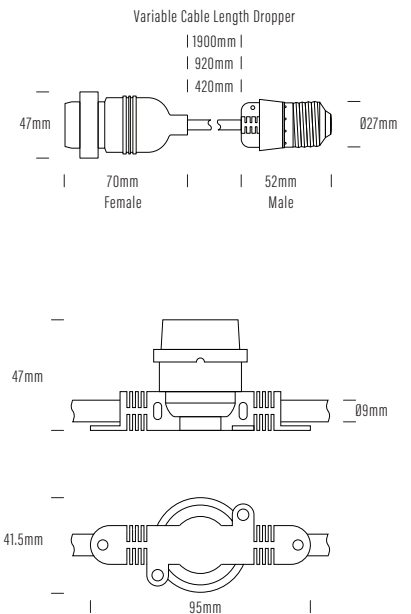

Festoon Lighting

TECHNICAL

PRODUCT CODE	AQF-C-025B
PRODUCT FAMILY	LED Flex & Festoon
MOUNTING	E27 Lamp holders @ 25cm Spacing
CONSTRUCTION	PVC Rubber & Polycarbonate Lens
ELECTRICAL	24V AC or DC
CABLE	Twin Core 1.5mm Square Cable
IP RATING	IP65 with globes installed
WARRANTY	3 Year Aqualux Warranty

Recommended

For run lengths over 3m, it is recommended to use a Cantenary Wire System to support the Festoon run. Cantenary Wire System not included.

Festoon Lighting

24V AC Max cable runs

Max length of cable - 10% voltage drop

24V DC Max cable runs

Max length of cable - 10% voltage drop

Globes	Watts Per Bulb	Lumens Per Bulb	25cm Spacing - 4 Bulbs p/m		50cm Spacing - 2 Bulbs p/m		100cm Spacing - 1 Bulb p/m	
			# Bulbs	Cable length (m)	# Bulbs	Cable length (m)	# Bulbs	Cable length (m)
AQF-G-001-2500K	.4W	28	225	56	155	77	110	109
AQF-G-002-2000K	.4W	30	210	52	145	72	100	99
AQF-G-003-2200K	.5W	35	180	45	125	62	90	89
AQF-G-003-2700K	.5W	39	180	45	125	62	90	89
AQF-G-004-2200K	.7W	62	150	37	105	52	75	74
AQF-G-004-2700K	.7W	64	165	41	115	57	80	79
AQF-G-005-2200K	.6W	37	165	41	115	57	80	79
AQF-G-005-2700K	.6W	42	165	41	115	57	80	79

Festoon Lighting

TECHNICAL

PRODUCT CODE	AQF-C-050B
PRODUCT FAMILY	LED Flex & Festoon
MOUNTING	E27 Lamp holders @ 50cm Spacing
CONSTRUCTION	PVC Rubber & Polycarbonate Lens
ELECTRICAL	24V AC or DC
CABLE	Twin Core 1.5mm Square Cable
IP RATING	IP65 with globes installed
WARRANTY	3 Year Aqualux Warranty