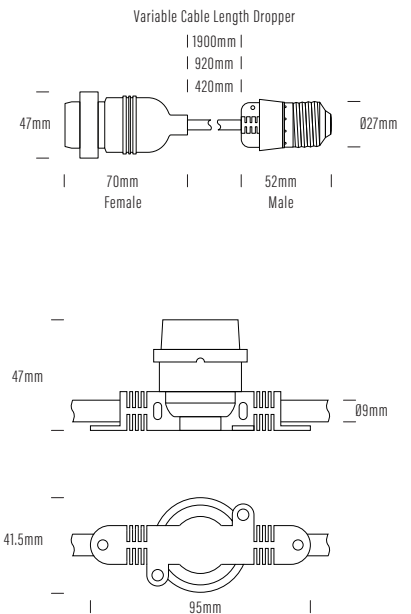

Festoon Lighting

TECHNICAL

PRODUCT CODE	AQF-C-050B
PRODUCT FAMILY	LED Flex & Festoon
MOUNTING	E27 Lamp holders @ 50cm Spacing
CONSTRUCTION	PVC Rubber & Polycarbonate Lens
ELECTRICAL	24V AC or DC
CABLE	Twin Core 1.5mm Square Cable
IP RATING	IP65 with globes installed
WARRANTY	3 Year Aqualux Warranty

Recommended

For run lengths over 3m, it is recommended to use a Cantenary Wire System to support the Festoon run. Cantenary Wire System not included.