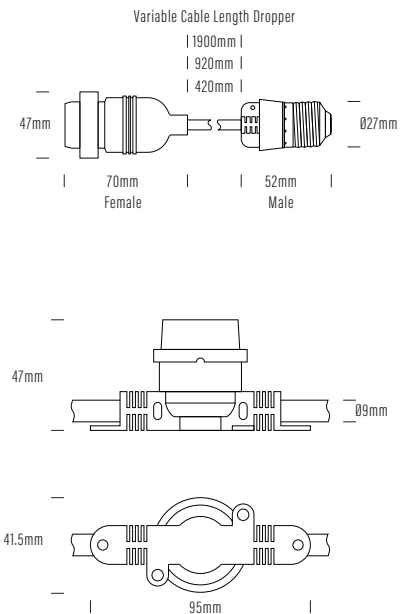

Festoon Lighting

TECHNICAL

PRODUCT CODE	AQF-C-100B
PRODUCT FAMILY	LED Flex & Festoon
MOUNTING	E27 Lamp holders @ 100cm Spacing
CONSTRUCTION	PVC Rubber & Polycarbonate Lens
ELECTRICAL	24V AC or DC
CABLE	Twin Core 1.5mm Square Cable
IP RATING	IP65 with globes installed
WARRANTY	3 Year Aqualux Warranty

Recommended

For run lengths over 3m, it is recommended to use a Cantenary Wire System to support the Festoon run. Cantenary Wire System not included.