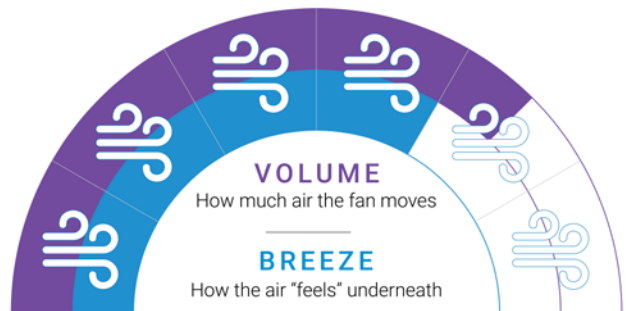

TROPICAL WINDPOINTE V2 | 52"

NEW FOR AU  **POWERFUL MOTOR**

132 cm (52")
Blade span

130
RPM

79 W
Energy usage

- + The new and improved Windpointe motor has been tuned to provide up to a 30% performance increase, now includes a wall control as standard and is available in three premium finishes
- + The tropical all-weather blades have been carefully crafted to provide elegant cooling while capturing the essence of the tropics
- + Made from all-weather polymer, the blades are engineered to resist the elements and will retain their premium texture for years to come
- + For those times when you need your fan to also be a light, the Windpointe now has a new 12W LED light kit option

FAN PERFORMANCE

Fan Speed (H/M/L)	145 / 112 / 72 RPM
Energy usage (H/M/L)	79 / 62 / 44 W
Airflow volume (H)	10,489 m ³ / hr
Efficiency (H)	132 m ³ / hr / W

The Fan Performance Rating is a guide to show customer's how much air the fan moves as well as how the airflow "feels" when you stand underneath. This is a guide only. Refer to our website for more information.