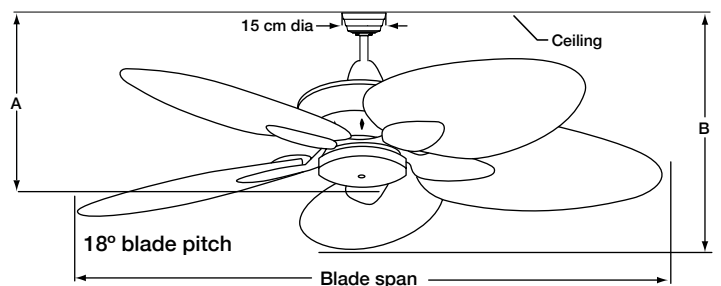

TROPICAL WINDPOINTE V2 | 52"

NEW FOR AU  **POWERFUL MOTOR**

132 cm (52")
Blade span

130
RPM

79 W
Energy usage

- + The new and improved Windpointe motor has been tuned to provide up to a 30% performance increase, now includes a wall control as standard and is available in three premium finishes
- + The tropical all-weather blades have been carefully crafted to provide elegant cooling while capturing the essence of the tropics
- + Made from all-weather polymer, the blades are engineered to resist the elements and will retain their premium texture for years to come
- + For those times when you need your fan to also be a light, the Windpointe now has a new 12W LED light kit option

Fan Dimensions per Downrod			
For ceilings	Downrod (Ø26 mm)	A	B
2.4m – 3m	15 cm (6 inch) *	37 cm	36 cm
3m – 4m	90 cm (36 inch) #	113 cm	112 cm
4m – 5.5m	180 cm (72 inch) #	204 cm	203 cm
Light Kit increases A by 7 cm			

* Standard downrod included with fan. # Optional downrod available for purchase.

132 cm (52 inch)
Net hanging weight: 12 kg

THREE YEAR | **ONSITE WARRANTY**

Plated

Powder Coated

Motor finish

Brushed Nickel
MW75BN

Mounting

- Hanging ball and bracket design allows for up to 30° slope

	Brushed Nickel	Matte White	Oil-rubbed Bronze
90cm (36 inch)	DR1-36BN	DR1-36MW	DR1-36OB
180cm (72 inch)	DR1-72BN	DR1-72MW	DR1-72OB

Controls