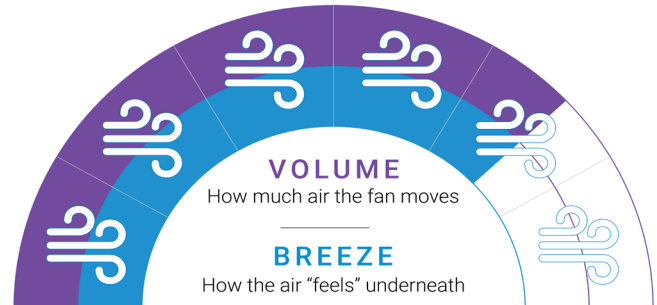

Motor

Inches

RPMs

Watts

Remote Control

Downlight

- Enjoy ambient lighting** in your space thanks to the Ambience's built-in uplight (supports dimming), helping to create a relaxing atmosphere in your bedroom or living areas.
- Moulded aerodynamic blades** are crafted from polymer (a high-grade plastic) which are durable, easy to clean as well as being safer and quieter than metal blades.
- Energy-efficient & dimmable optional 17W LED Downlight** is available with colour changing technology (CCT) so you can choose between Warm, Cool and Daylight temperatures.
- Highly efficient cooling** made possible by the energy-efficient DC motor, using only 35W on high and as little as 6W on low so you stay cool for less.
- Enjoy whisper-quiet cooling** thanks to the combination of a silent DC motor and premium polymer blades, so you stay cool with less wind and fan noise.
- Perfect for standard bedrooms and living areas** so you can maintain a consistent decor style throughout your home.

FAN PERFORMANCE

Fan Speed (H:6/M:4/L:1) (Revolutions Per Minute)	185 / 145 / 91 RPM
Energy usage (H:6/M:4/L:1) (Watts)	35 W / 19 W / 6 W
Airflow volume (H:6/M:4/L:1) (Cubic metres per hour)	12,262 / 9,864 / 5,302 CMH
Efficiency (H:6/M:4/L:1) (CMH / W)	350 / 519 / 884 CMH / W