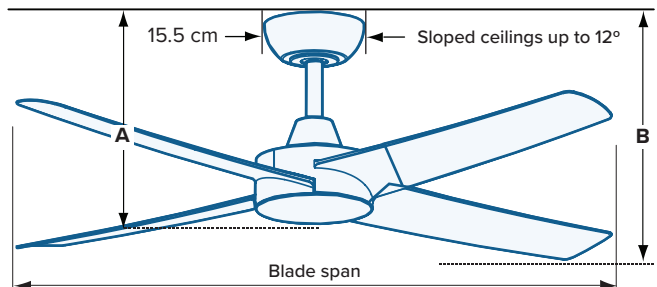

FAN PERFORMANCE

Fan Speed (H:6/M:4/L:1) (Revolutions Per Minute)	185 / 145 / 91 RPM
Energy usage (H:6/M:4/L:1) (Watts)	35 W / 19 W / 6 W
Airflow volume (H:6/M:4/L:1) (Cubic metres per hour)	12,262 / 9,864 / 5,302 CMH
Efficiency (H:6/M:4/L:1) (CMH / W)	350 / 519 / 884 CMH / W