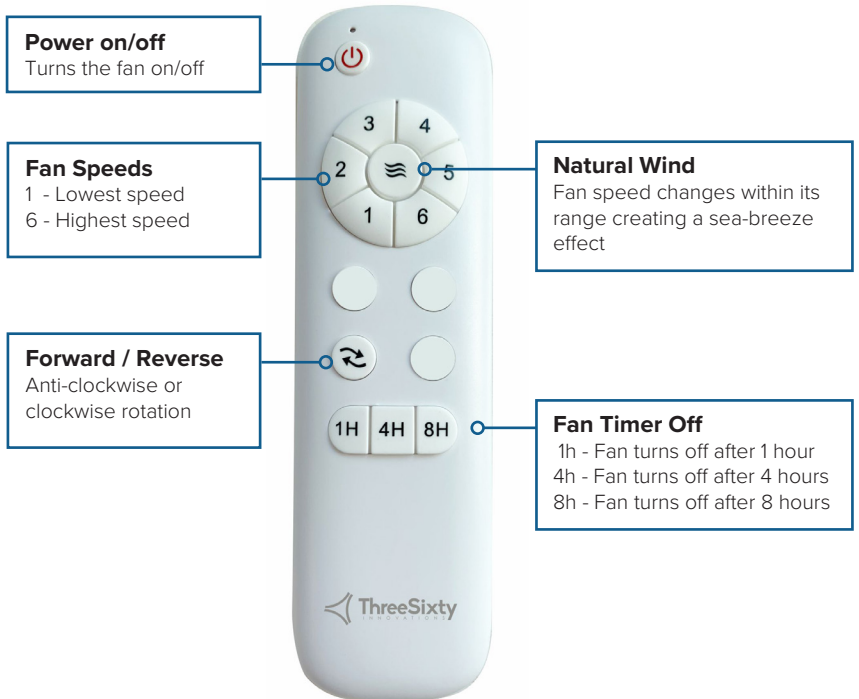

Delta DC

Powerful and efficient DC ceiling fan crafted from all-weather polymer

56 INCH
142 CM

40 WATTS
ON HIGH

225 RPMs
ON HIGH

MODERN AND SLEEK DESIGN

Ultra slim and ultra sleek modern design crafted from all-weather polymer for a long-lasting and weather-resistant cooling solution.

DC MOTOR TECHNOLOGY

The high performance DC motor takes energy efficiency to the extreme, using only 40W on high and as little as 6W on low so you stay cool for less.

INDOOR & OUTDOOR COOLING

The all-weather polymer construction of the Delta DC ceiling fan makes it ideal for both indoor and outdoor cooling. So you can maintain your decor style from your living room through to your alfresco dining area.

DEL56OB

Delta DC 56" (142cm) Oil-rubbed Bronze motor with Koa polymer blades

Remote Control

The Delta DC ceiling fan includes a stylish 6 speed remote control as standard. The receiver control module has been rated for 255V usage for increased durability and reliability to better handle real-world Australian grid voltage fluctuations.

- Enjoy 6 speed settings for your ceiling fan
- Forward and reverse function for year-round comfort
- Convenient fan off timer function built in

Blank buttons: These buttons will be utilised in a future iteration of the Delta DC ceiling fan.