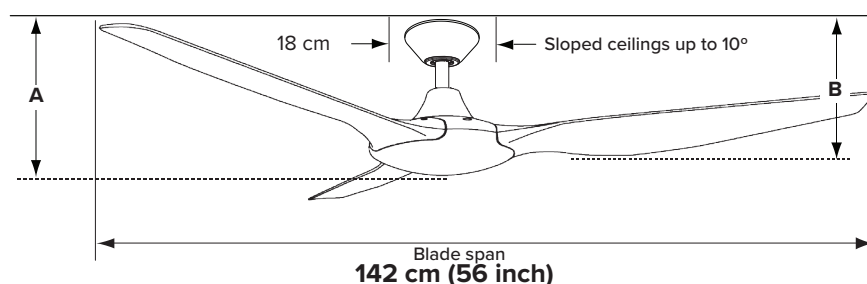

A: 32 cm

CEILING TO BOTTOM OF MOTOR

B: 29 cm

CEILING TO BOTTOM OF BLADES