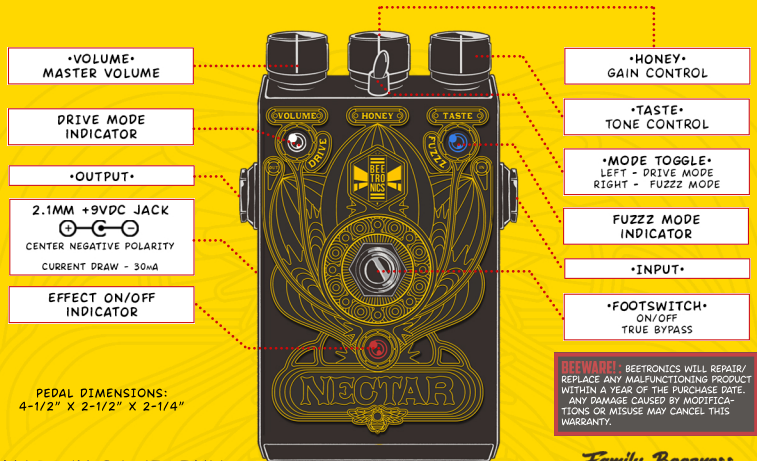

NECTAR

TONE SWEETENER

THE NECTAR "TONE SWEETENER" STRIKES A PERFECT BALANCE BETWEEN VERSATILITY AND SIMPLICITY. IT OFFERS A WIDE RANGE OF TONES, SPANNING FROM A VINTAGE TWEED-STYLE CRUNCH TO A FULL-BODIED OVERDRIVE, AND EVEN A MODERN HIGH-GAIN FUZZ THAT PAIRS WONDERFULLY WITH ANY GUITAR, PEDAL OR AMP.

USE THE MODE TOGGLE TO SWITCH BETWEEN THE DRIVE AND FUZZZ MODES, WHILE THE LEDS INDICATE THE SELECTED MODE, EVEN WHEN THE EFFECT IS BYPASSED. FINE-TUNE YOUR SOUND WITH THE TASTE CONTROL TO SET THE PERFECT EQ FOR EACH GUITAR OR AMP.

PEDAL DIMENSIONS:
4-1/2" X 2-1/2" X 2-1/4"

MADE IN CALIFORNIA

Family Beegness

WWW.BEETRONICSFX.COM