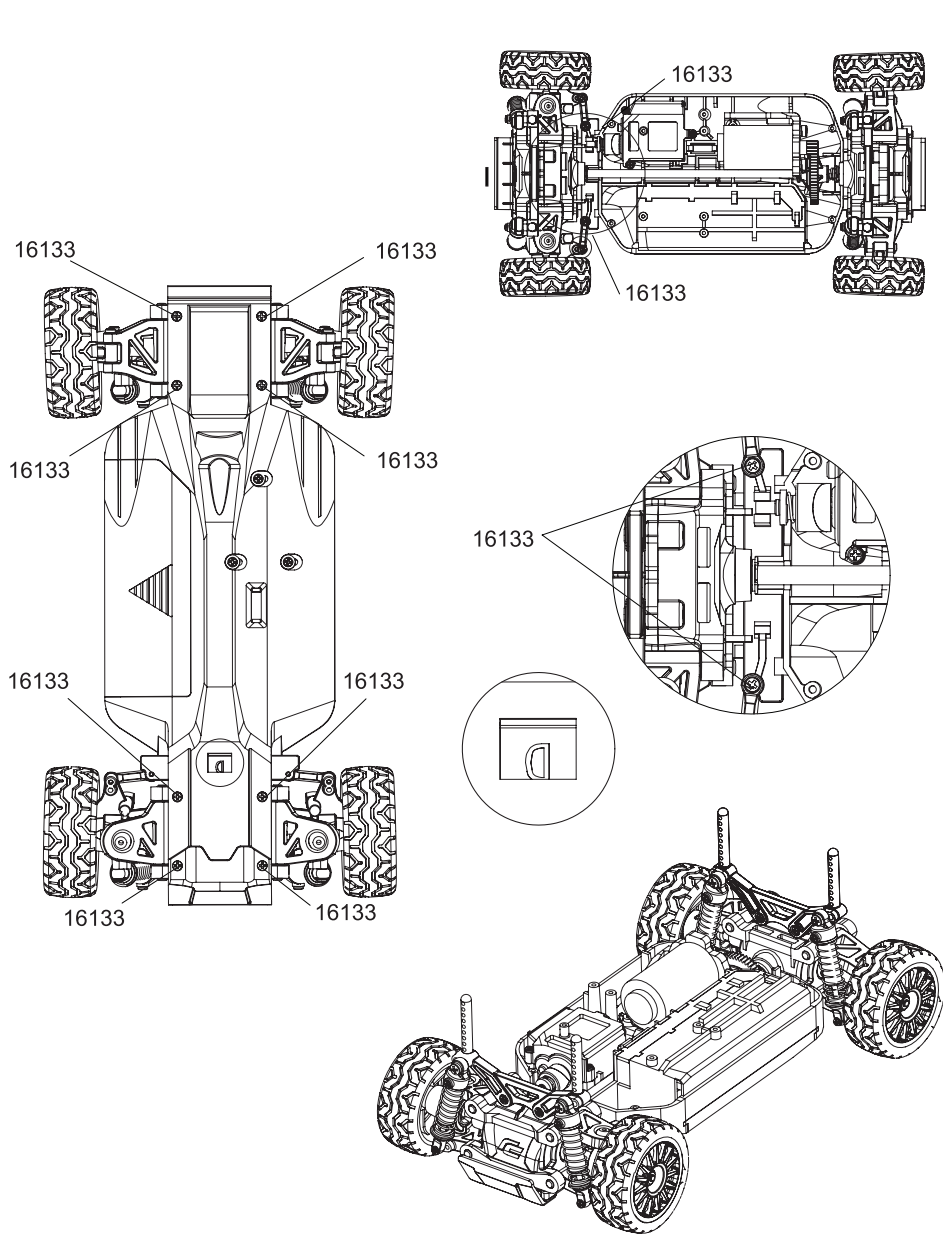

## PART DESCRIPTION

15416	GT24B PLASTIC SCREW NUT FOR WHEEL
16133	GT24I20 HARDWARE SET
16420	GT24 MITSUBISHI LANCER EVOLUTION IV WRC WHITE WHEELS AND TIRES SET