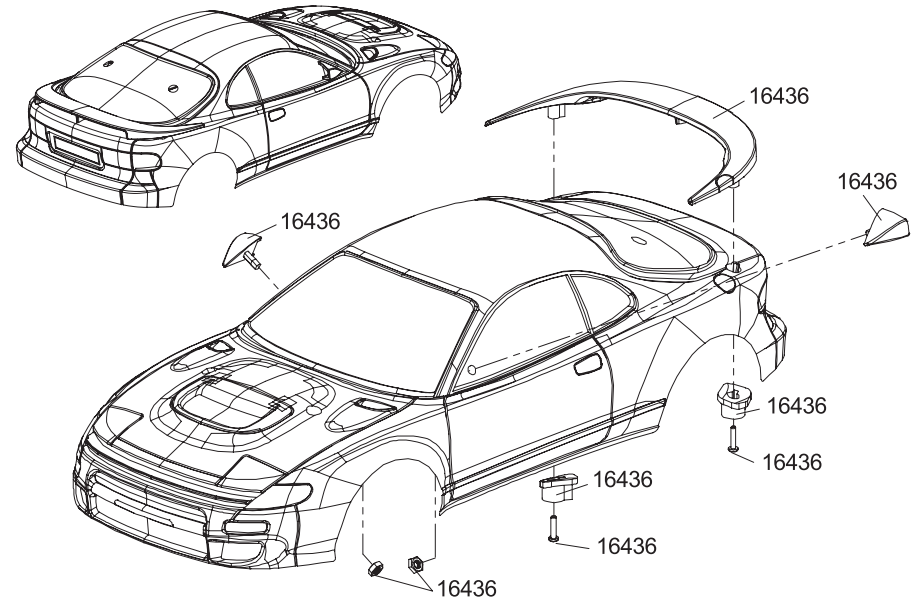

## PART DESCRIPTION

15416	GT24B PLASTIC SCREW NUT FOR WHEEL
16133	GT24I20 HARDWARE SET
16420	GT24 MITSUBISHI LANCER EVOLUTION IV WRC WHITE WHEELS AND TIRES SET