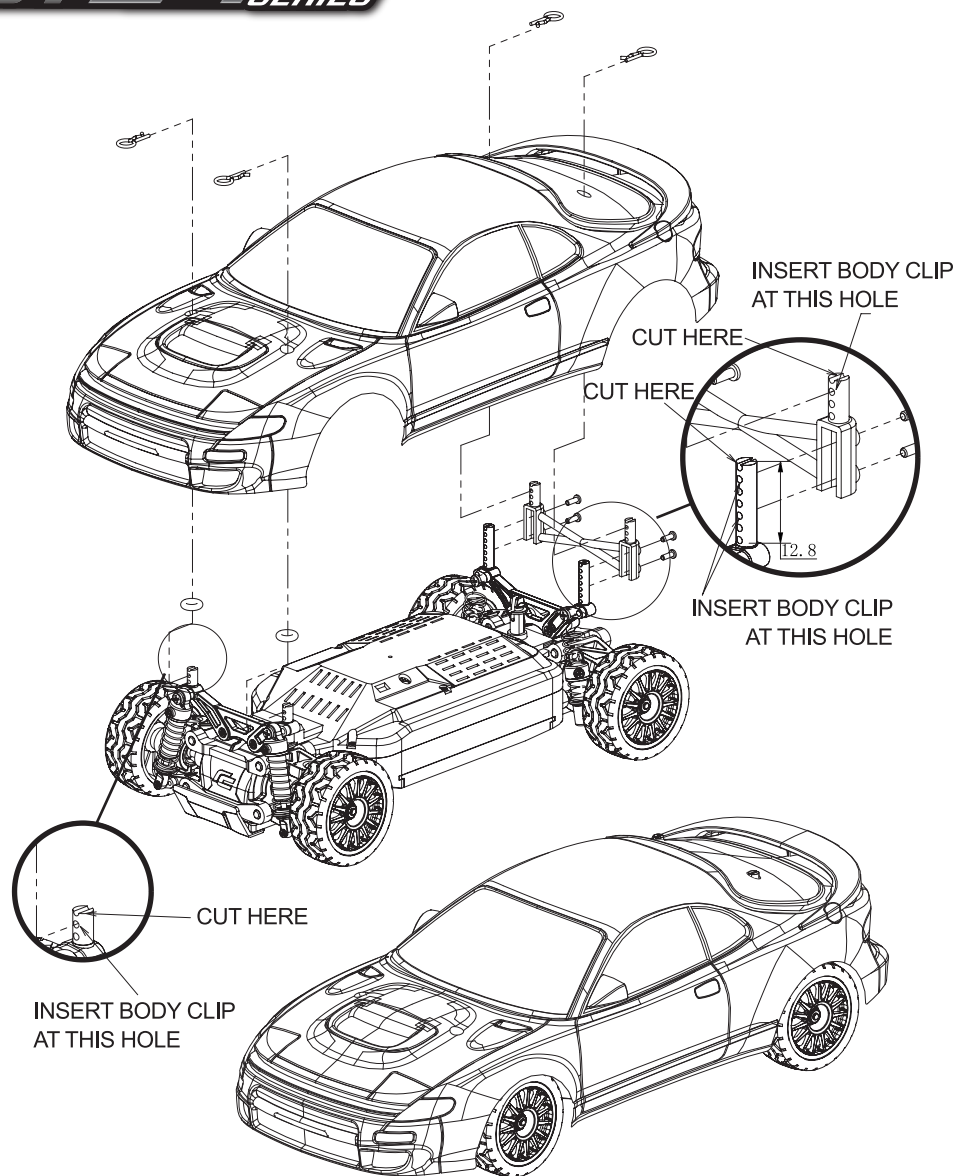

TOYOTA CELICA GT-FOUR WRC

Visit us on www.carisma-shop.com
請到: www.carisma-shop.com
Visitateci su www.carisma-shop.com
Besuchen sie uns auf www.carisma-shop.com
Visitez notre site www.carisma-shop.com
www.carisma-shop.com で私達を訪問します

CE AND FCC

FOR DETAILED MANUAL AND PARTS FINDER. PLEASE GO TO HERE
有关详细的手册和零件查找器。请到这里
PER MANUALE DETAGLIATO E RICERCA PARTI. PER FAVORE, VAI QUI
FÜR DETAILIERTE HANDBUCH UND TEILESUCHE. BITTE GEHEN SIE HIER
POUR LE MANUEL DÉTAILLÉ ET LA RECHERCHE DE PIÈCES. VEUILLEZ ALLER ICI
詳細なマニュアルと部品の詳細については。ここに行ってください

PART DESCRIPTION

15416	GT24B PLASTIC SCREW NUT FOR WHEEL
16133	GT24I20 HARDWARE SET
16420	GT24 MITSUBISHI LANCER EVOLUTION IV WRC WHITE WHEELS AND TIRES SET