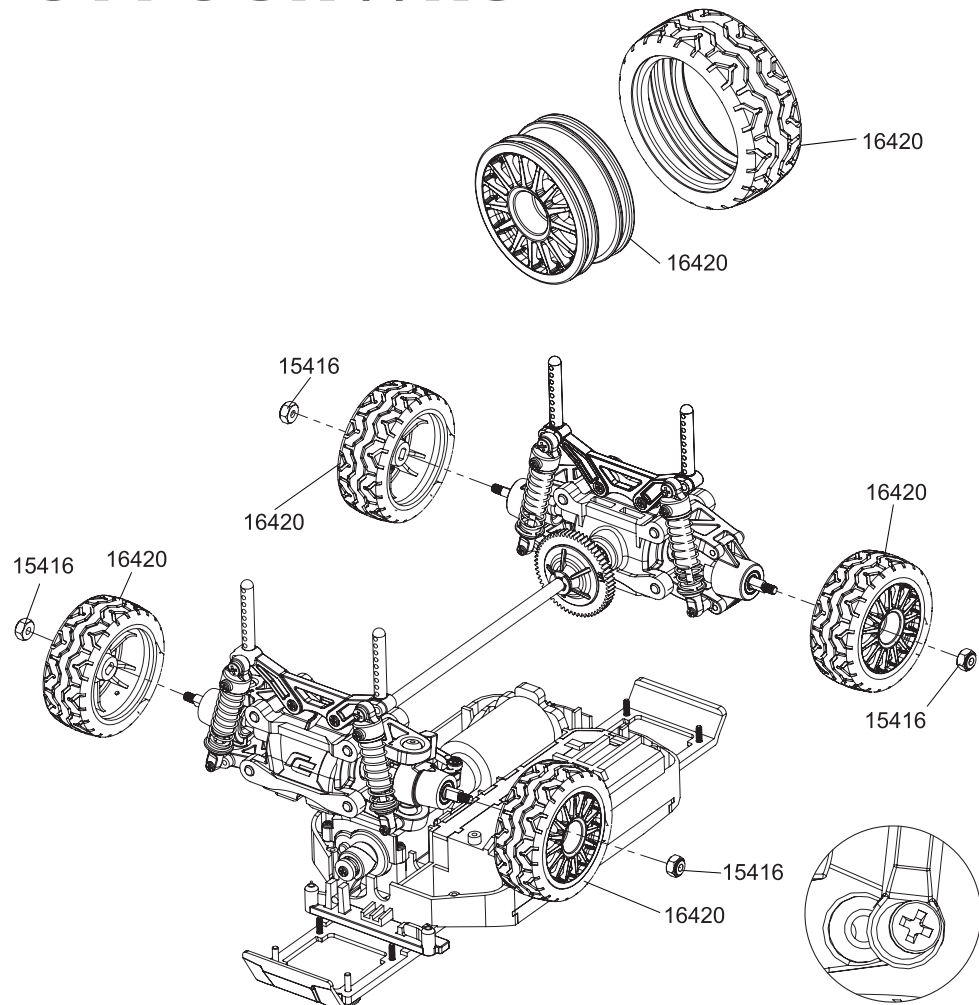

TOYOTA CELICA GT-FOUR WRC

Visit us on www.carisma-shop.com
請到: www.carisma-shop.com
Visitateci su www.carisma-shop.com
Besuchen sie uns auf www.carisma-shop.com
Visitez notre site www.carisma-shop.com
www.carisma-shop.com で私達を訪問します

CE AND FCC

FOR DETAILED MANUAL AND PARTS FINDER. PLEASE GO TO HERE
有关详细的手册和零件查找器。请到这里
PER MANUALE DETAGLIATO E RICERCA PARTI. PER FAVORE, VAI QUI
FÜR DETAILIERTE HANDBUCH UND TEILESUCHE. BITTE GEHEN SIE HIER
POUR LE MANUEL DÉTAILLÉ ET LA RECHERCHE DE PIÈCES. VEUILLEZ ALLER ICI
詳細なマニュアルと部品の詳細については。ここに行ってください

PART DESCRIPTION

15416	GT24B PLASTIC SCREW NUT FOR WHEEL
16133	GT24I20 HARDWARE SET
16420	GT24 MITSUBISHI LANCER EVOLUTION IV WRC WHITE WHEELS AND TIRES SET