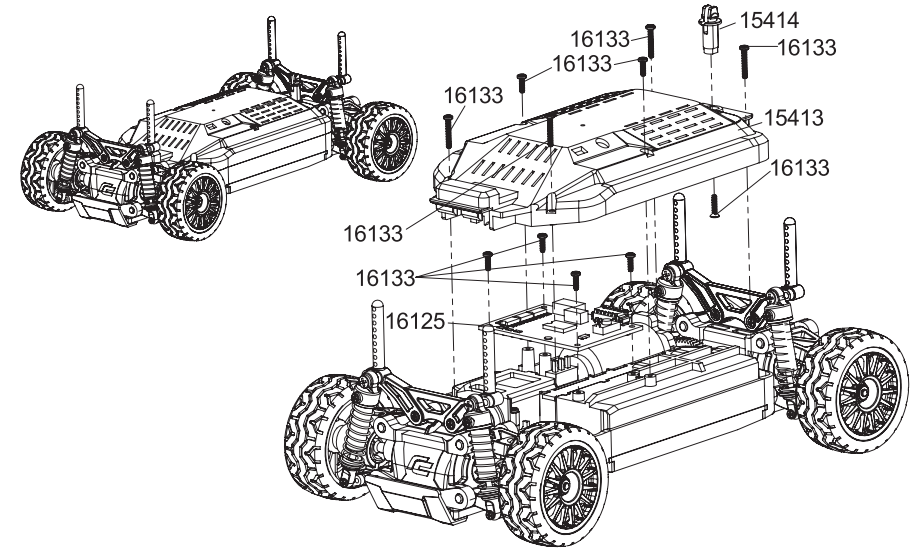

## PART DESCRIPTION

15416	GT24B PLASTIC SCREW NUT FOR WHEEL
16133	GT24I20 HARDWARE SET
16420	GT24 MITSUBISHI LANCER EVOLUTION IV WRC WHITE WHEELS AND TIRES SET