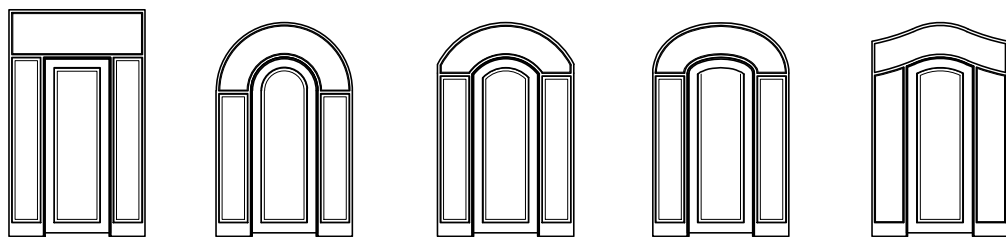

SINGLE DOORS

STRAIGHT 0 FULL ARC 1 EYEBROWN ARC 2 ELIPTIC ARCH 3 VENETIAN ARCH 4 OGEE ARCH 5 GOTIC ARCH 6

100 SINGLE DOORS

100 101 102 103 104 105 106

010 DOORS WITH TRANSOM

110 111 112 113 114

020 DOORS WITH SIDE LIGHTS

120 121 122 123 124

030 DOORS WITH FULL SORROUND

130 131 132 133 134

SOLARA
Iron Doors & Lighting