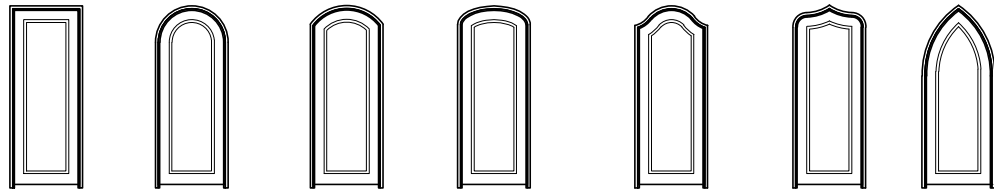

SINGLE DOORS

STRAIGHT 0 FULL ARC 1 EYEBROWN ARC 2 ELIPTIC ARCH 3 VENETIAN ARCH 4 OGEE ARCH 5 GOTIC ARCH 6

100 SINGLE DOORS

100 101 102 103 104 105 106

010 DOORS WITH TRANSOM

110 111 112 113 114

020 DOORS WITH SIDE LIGHTS

120 121 122 123 124

030 DOORS WITH FULL SORROUND

130 131 132 133 134

SOLARA
Iron Doors & Lighting