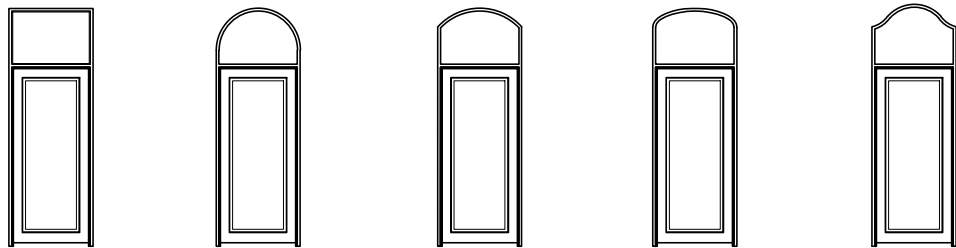

SINGLE DOORS

STRAIGHT 0 FULL ARC 1 EYEBROWN ARC 2 ELIPTIC ARCH 3 VENETIAN ARCH 4 OGEE ARCH 5 GOTIC ARCH 6

100 SINGLE DOORS

100 101 102 103 104 105 106

010 DOORS WITH TRANSOM

110 111 112 113 114

020 DOORS WITH SIDE LIGHTS

120 121 122 123 124

030 DOORS WITH FULL SORROUND

130 131 132 133 134

SOLARA
Iron Doors & Lighting