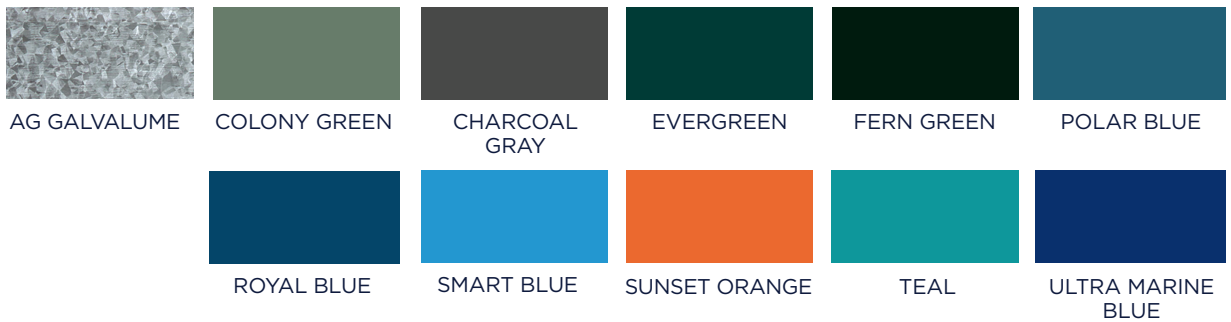

STANDARD COLORS

SPECIALTY COLORS (TIER 1)

PRICING TIERS
An upcharge will be applied to all specialty door colors on all door models.

SPECIALTY COLORS (TIER 2)

SPECIALTY COLORS (TIER 3)

SPECIALTY COLORS (TIER 4)

PLEASE NOTE: All color images are provided to assist in branding and marketing processes, and are not a guarantee of exact color match. For actual paint matching codes for the Home Depot, please reference the specific color chart on the Janus website.