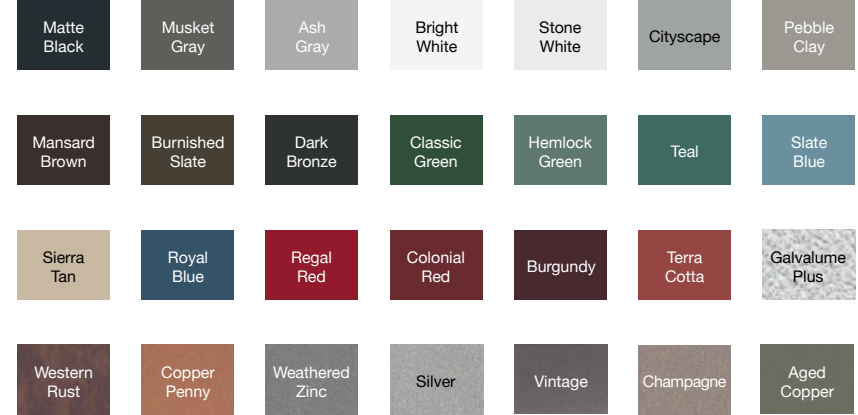

Shown in charcoal with tinted glass.

# 2717 STERLING w/INFINITY GLASS

24 GAUGE SMOOTH STEEL | POLYURETHANE INSULATION | R-VALUE R-15.07

**Glass** *limited to 1 section per door*

Tinted†

**Insulation Type**

Polyurethane Insulation  
R-value  
**R-15.07**

**Standard Colors\***

**Custom Colors\***

Shown in bone white with tinted glass.