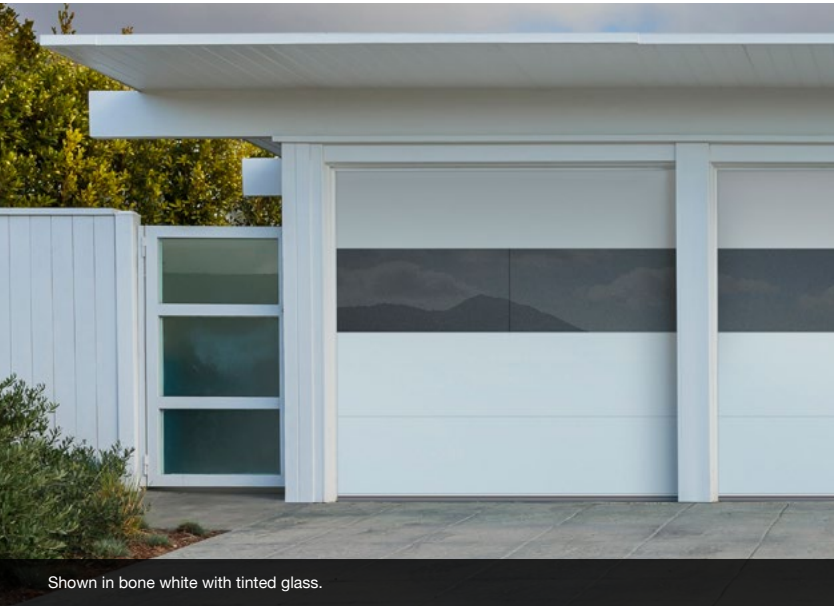

Shown in charcoal with tinted glass.

# 2717 STERLING w/INFINITY GLASS

24 GAUGE SMOOTH STEEL | POLYURETHANE INSULATION | R-VALUE R-15.07

**Glass** *limited to 1 section per door*

Tinted†

**Insulation Type**

Polyurethane Insulation  
R-value  
**R-15.07**

**Standard Colors\***

**Custom Colors\***

Shown in bone white with tinted glass.