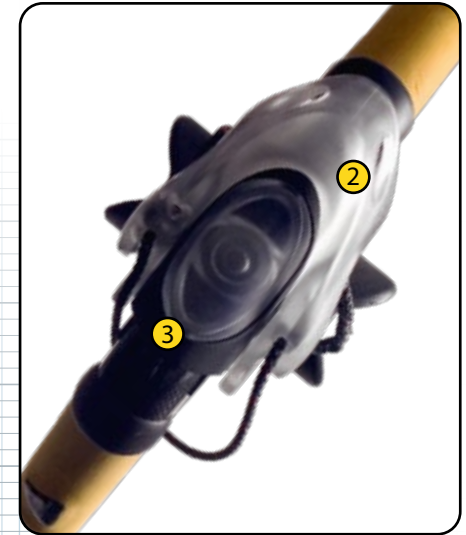

RS:X

RBR SX225

Boom Length		225-265
1.	RS:X T-Joint	RBPRSXTJN
2.	Boom Front End Lever <i>(All levers are now dark grey)</i>	RBPLE1
3.	RS:X Front End Set (Lever, Logo, Clamp & Mast Cuff)	RBPRSXFNT
4.	RS:X Boom Grip	RGPRSX225
5.	RS:X Boom Body	RBARSX225
6.	RS:X Boom Tail with Adjustable Outhaul Rollers	RBPRSXBTL
7.	Trim Lock	RBPTLR