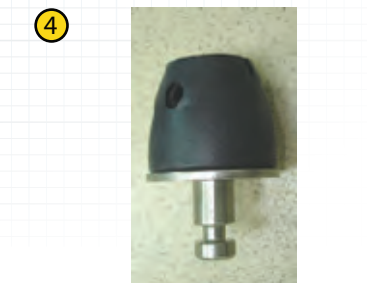

BATTENS 7.8m

①	1. BPRSONEBP1
②	2. BPRSONEBP2
③	3. BPRSONEBP3
④	4. BPRSONEBP4
⑤	5. BPRSONEBP5
⑥	6. BPRSONEBP6

RS:One

RBRSONE

RS:ONE 220-250

1.	Boom VT-Joint (RC1008)	RBVJX6
2.	Boom Lever	RBLEVER
3.	Boom Clamp	RBCLAMP
4.	Boom Cuff	RBCUFF
5.	Boom Bolt and Nuts	RBBOLTST
6.	Boom 200-250 Tail	RBTX3L
7.	Boom Trim Lock	RBP30TLX6
8.	RSONE EVA 200-250	RBEVARSON

RS:One

REX328

RS:ONE EXTENSION

1.	Rubber Security Ring	REPROR
2.	Alloy Adjustment Collar	REPAACR
3.	Stainless steel Locking Ring	REPSHA
4.	Extension Top Plug	REPTP

RPBRSONE

RS:ONE BASE

1.	Push Pin for Adapter C	RPBPPAC
2.	Tendon bolt and nut	RPBPDPT
3.	Power base Tendon	RPBPT
4.	RSX Lower Housing Set	RMPRSXLRH
5.	Bottom washer	RMPRSXWSH