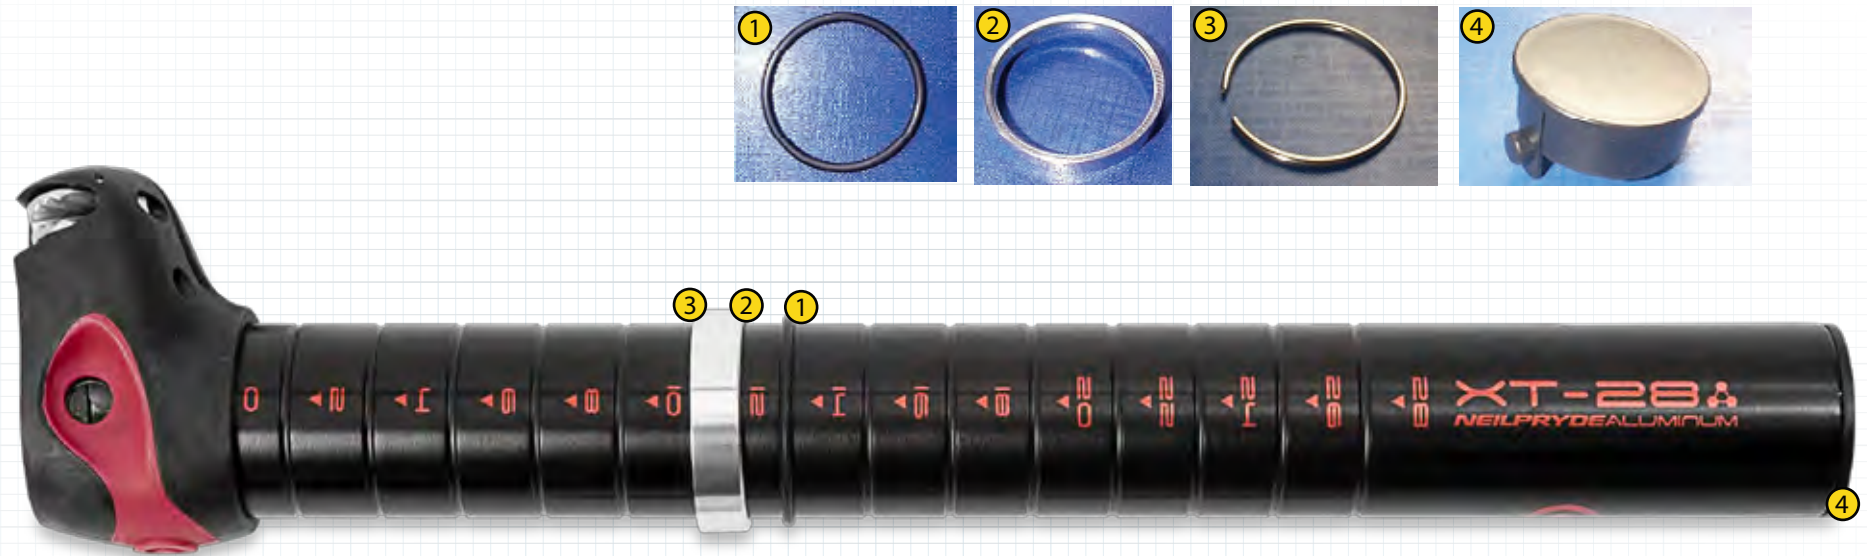

①	1. Male Conical Mast Head Cap	BP830
②	2. BatCam	BPBATICAMA
③	3. Chafe Protector	BP5BATCHA
④	4. Batten Tensioner - Tube	BP871/2
⑤	5. Mini Leech Batten 25cm	BPCLBAT
	Mini Leech Batten 40cm*	BPCLBAT40
	<i>*Cut Mini Batten down to size if required</i>	
⑥	6. Kevlar X-Ply	BPKI4I09
⑦	7. Luffglide C3I2C Blue	BPFGLII
⑧	8. X-Ply Metal Blue	BPFXPI25RSO
⑨	9. Monofilm 5mil Clear	BPFKFI25
⑩	10. Triple Roller Pulley	BPTF47
⑪	11. Camber - Roller Cam #2	BP842
⑫	12. Cam Attachment Widget	BP875S
⑬	13. Camber - Roller Cam #3	BP843
⑭	14. Cam Attachment Widget	BP876L
⑮	15. Mark Cloth C3I2C Blue	BPFMCII
⑯	16. Eyelet	BPEY04
⑰	17. Tack Fairing	BPRSXFAIR

BATTENS 7.8m

①	1. BPRSONEBP1
②	2. BPRSONEBP2
③	3. BPRSONEBP3
④	4. BPRSONEBP4
⑤	5. BPRSONEBP5
⑥	6. BPRSONEBP6

RS:One

RBRSONE

RS:ONE 220-250

1.	Boom VT-Joint (RC1008)	RBVJX6
2.	Boom Lever	RBLEVER
3.	Boom Clamp	RBCLAMP
4.	Boom Cuff	RBCUFF
5.	Boom Bolt and Nuts	RBBOLTST
6.	Boom 200-250 Tail	RBTX3L
7.	Boom Trim Lock	RBP30TLX6
8.	RSONE EVA 200-250	RBEVARSON

RS:One

REX328

RS:ONE EXTENSION

1.	Rubber Security Ring	REPROR
2.	Alloy Adjustment Collar	REPAACR
3.	Stainless steel Locking Ring	REPSHA
4.	Extension Top Plug	REPTP

RPBRSONE

RS:ONE BASE

1.	Push Pin for Adapter C	RPBPPAC
2.	Tendon bolt and nut	RPBPDPT
3.	Power base Tendon	RPBPT
4.	RSX Lower Housing Set	RMPRSXLRH
5.	Bottom washer	RMPRSXWSH