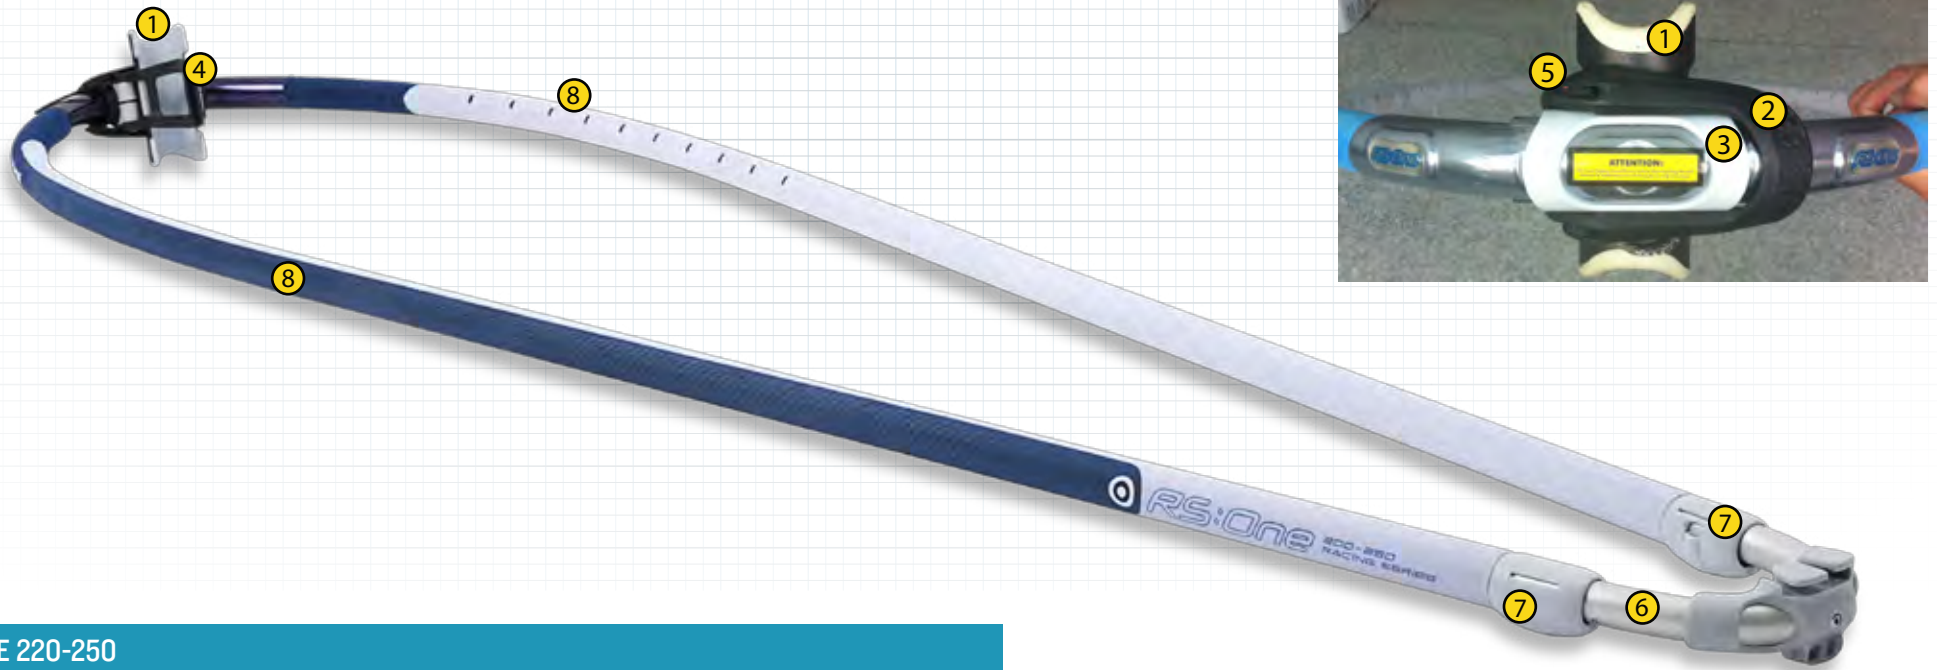

Extension

- RS:One Extension REX328

Base

- RS:One Base RPBRSONE

Board

- RS:One Board DNPRSONEB

RS:One

BNPRSONE

①	1. Male Conical Mast Head Cap	BP830
②	2. BatCam	BPBATICAMA
③	3. Chafe Protector	BP5BATCHA
④	4. Batten Tensioner - Tube	BP871/2
⑤	5. Mini Leech Batten 25cm	BPCLBAT
	Mini Leech Batten 40cm*	BPCLBAT40
	<i>*Cut Mini Batten down to size if required</i>	
⑥	6. Kevlar X-Ply	BPKI4I09
⑦	7. Luffglide C3I2C Blue	BPFGLII
⑧	8. X-Ply Metal Blue	BPFXPI25RSO
⑨	9. Monofilm 5mil Clear	BPFKFI25
⑩	10. Triple Roller Pulley	BPTF47
⑪	11. Camber - Roller Cam #2	BP842
⑫	12. Cam Attachment Widget	BP875S
⑬	13. Camber - Roller Cam #3	BP843
⑭	14. Cam Attachment Widget	BP876L
⑮	15. Mark Cloth C3I2C Blue	BPFMCII
⑯	16. Eyelet	BPEY04
⑰	17. Tack Fairing	BPRSXFAIR

BATTENS 7.8m

①	1. BPRSONEBP1
②	2. BPRSONEBP2
③	3. BPRSONEBP3
④	4. BPRSONEBP4
⑤	5. BPRSONEBP5
⑥	6. BPRSONEBP6

RS:One

RBRSONE

RS:ONE 220-250

1.	Boom VT-Joint (RC1008)	RBVJX6
2.	Boom Lever	RBLEVER
3.	Boom Clamp	RBCLAMP
4.	Boom Cuff	RBCUFF
5.	Boom Bolt and Nuts	RBBOLTST
6.	Boom 200-250 Tail	RBTX3L
7.	Boom Trim Lock	RBP30TLX6
8.	RSONE EVA 200-250	RBEVARSON

RS:One

REX328

RS:ONE EXTENSION

1.	Rubber Security Ring	REPROR
2.	Alloy Adjustment Collar	REPAACR
3.	Stainless steel Locking Ring	REPSHA
4.	Extension Top Plug	REPTP

RPBRSONE

RS:ONE BASE

1.	Push Pin for Adapter C	RPBPPAC
2.	Tendon bolt and nut	RPBPDPT
3.	Power base Tendon	RPBPT
4.	RSX Lower Housing Set	RMPRSXLRH
5.	Bottom washer	RMPRSXWSH