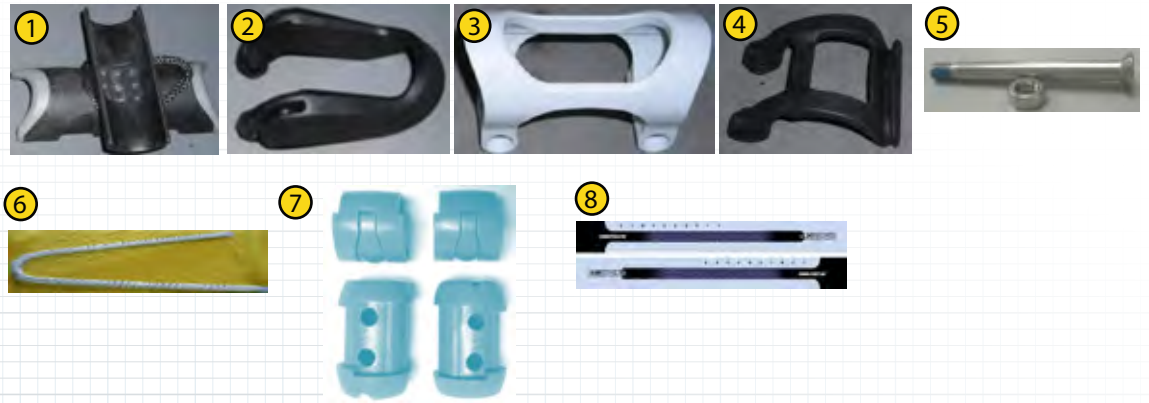

RS:One

RBRSONE

RS:ONE 220-250

1.	Boom VT-Joint (RC1008)	RBVJX6
2.	Boom Lever	RBLEVER
3.	Boom Clamp	RBCLAMP
4.	Boom Cuff	RBCUFF
5.	Boom Bolt and Nuts	RBBOLTST
6.	Boom 200-250 Tail	RBTX3L
7.	Boom Trim Lock	RBP30TLX6
8.	RSONE EVA 200-250	RBEVARSON