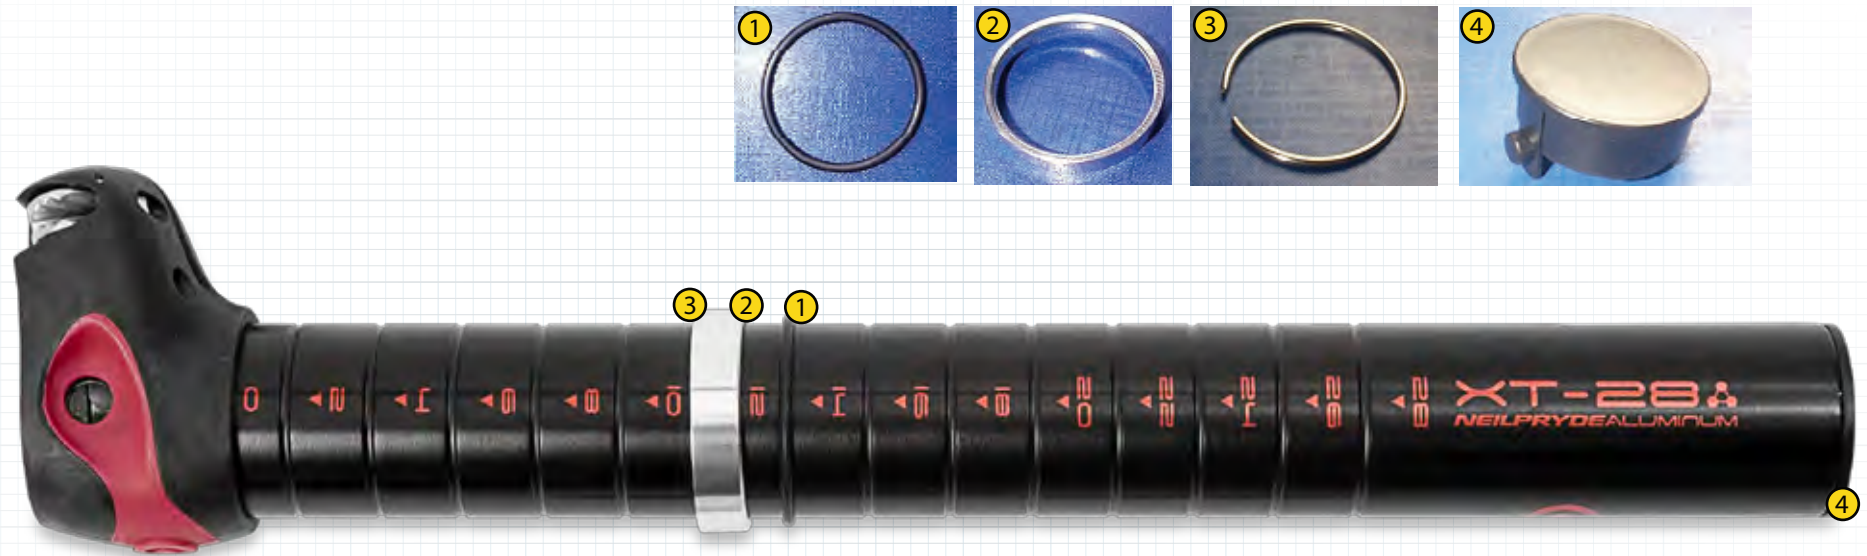

RS:One

REX328

RS:ONE EXTENSION

1.	Rubber Security Ring	REPROR
2.	Alloy Adjustment Collar	REPAACR
3.	Stainless steel Locking Ring	REPSHA
4.	Extension Top Plug	REPTP