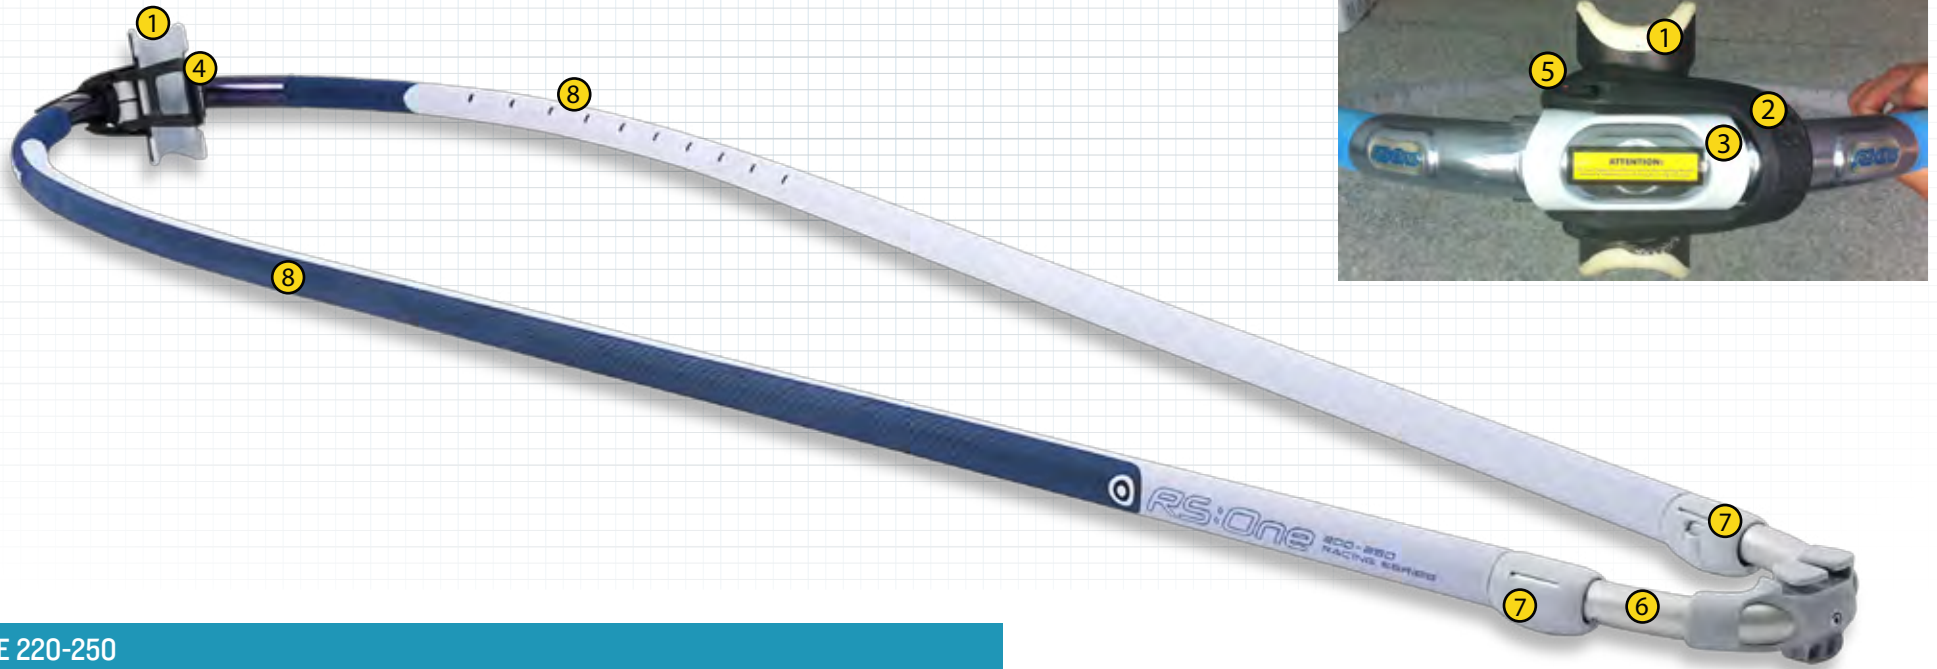

RS:One

RBRSONE

RS:ONE 220-250

1.	Boom VT-Joint (RC1008)	RBVJX6
2.	Boom Lever	RBLEVER
3.	Boom Clamp	RBCLAMP
4.	Boom Cuff	RBCUFF
5.	Boom Bolt and Nuts	RBBOLTST
6.	Boom 200-250 Tail	RBTX3L
7.	Boom Trim Lock	RBP30TLX6
8.	RSONE EVA 200-250	RBEVARSON