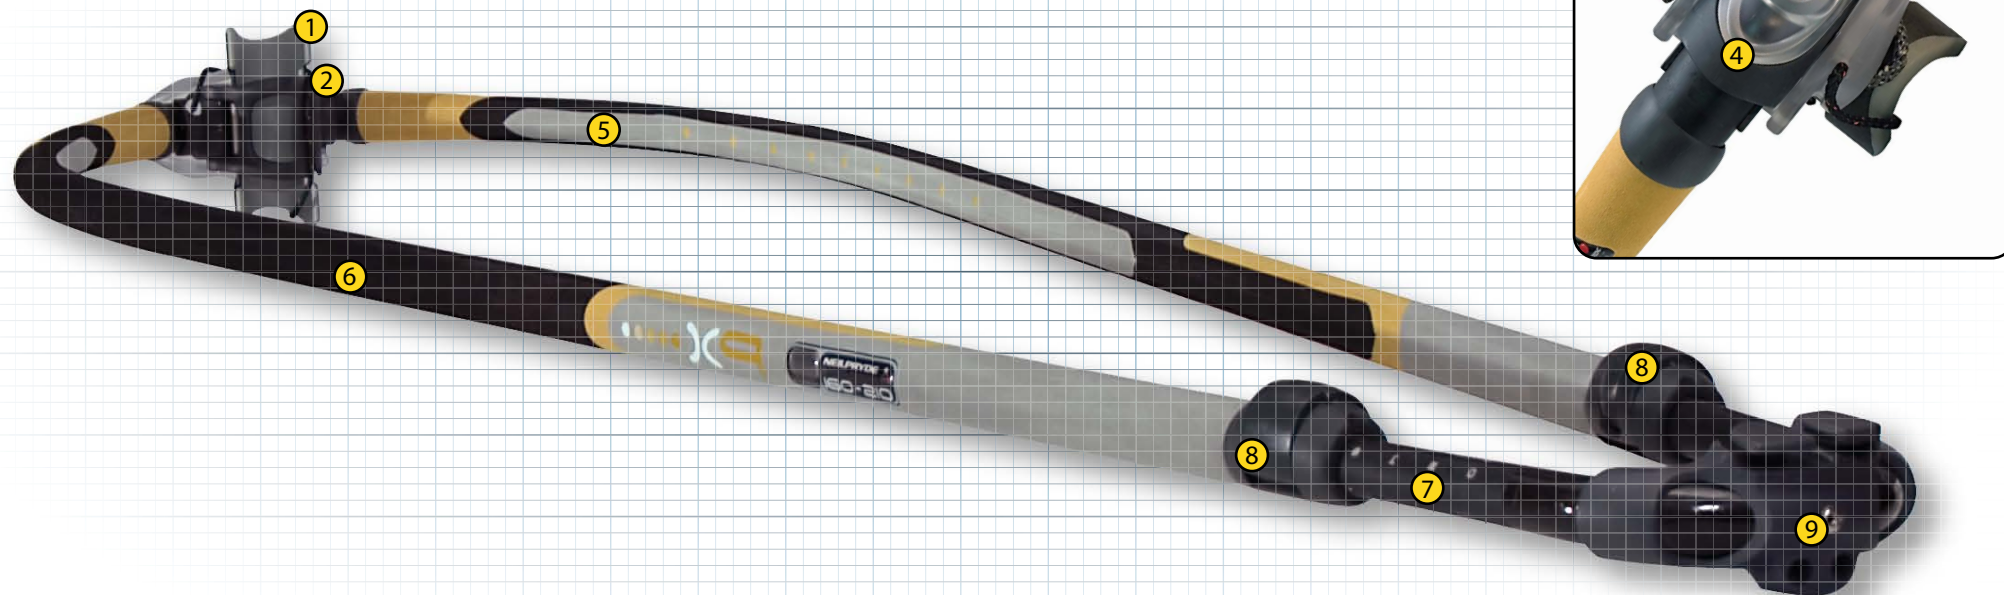

**Both parts should be ordered and replaced together.*

Boom Length		135-185	145-195	160-210	180-230	200-250	225-275
1.	VT Joint X6	RBPX6TJE1	RBPX6TJE1	RBPX6TJE1	RBPX6TJE1	RBPX6TJE1	RBPX6TJE1
2.	Mast Cuff	RBPCU	RBPCU	RBPCU	RBPCU	RBPCU	RBPCU
3.	Boom Front End Lever	RBPLE1	RBPLE1	RBPLE1	RBPLE1	RBPLE1	RBPLE1
4.	Boom Front Head Clamp & Logo*	RBPCL & RBPLO	RBPCL & RBPLO	RBPCL & RBPLO	RBPCL & RBPLO	RBPCL & RBPLO	RBPCL & RBPLO
5.	Grip	RGPX6135	RGPX6145	RGPX6160	RGPX6180	RGPX6200	RGPX6225
6.	Body	RBARX6135	RBARX6145	RBARX6160	RBARX6180	RBARX6200	RBARX6225
7.	Tail	RBEX6135	RBEX6145	RBEX6145	RBEX6180	RBEX6180	RBEX6225
8.	Trim Lock	RBPTLWL	RBPTLWL	RBPTLWL	RBPTLWS	RBPTLWS	RBPTLWS
9.	Plastic Tail Fitting and Rivet	RBPMCT	RBPMCT	RBPMCT	RBPMCT	RBPMCT	RBPMCT
	Front End Screw Set	BPSS	BPSS	BPSS	BPSS	BPSS	BPSS

**Both parts should be ordered and replaced together.*

Boom Length		135-185	145-195	160-210	180-230	200-250	225-275	260-310
1.	VT Joint Carbon	RBPX9TJE1	RBPX9TJE1	RBPX9TJE1	RBPX9TJE1	RBPX9TJE1	RBPX9TJE1	RBPX9TJE1
2.	Mast Cuff	RBPCU	RBPCU	RBPCU	RBPCU	RBPCU	RBPCU	RBPCU
3.	Boom Front End Lever	RBPLE1	RBPLE1	RBPLE1	RBPLE1	RBPLE1	RBPLE1	RBPLE1
4.	Boom Front Head Clamp & Logo*	RBPCL & RBPLO	RBPCL & RBPLO	RBPCL & RBPLO	RBPCL & RBPLO	RBPCL & RBPLO	RBPCL & RBPLO	RBPCL & RBPLO
5.	Grip	RGPX9135	RGPX9145	RGPX9160	RGPX9180	RGPX9200	RGPX9225	RGPX9260
6.	Body	RBARX9135	RBARX9145	RBARX9160	RBARX9180	RBARX9200	RBARX9225	RBARX9260
7.	Tail	RBEX9135	RBEX9145	RBEX9145	RBEX9180	RBEX9180	RBEX9225	RBEX9225
8.	Trim Lock	RBPTLWL	RBPTLWL	RBPTLWL	RBPTLR	RBPTLR	RBPTLR	RBPTLR
9.	Plastic Tail Fitting and Rivet	RBPMCT	RBPMCT	RBPMCT	N/A**	N/A**	N/A**	N/A**
	Front End Screw Set	RBPSS	RBPSS	RBPSS	RBPSS	RBPSS	RBPSS	RBPSS