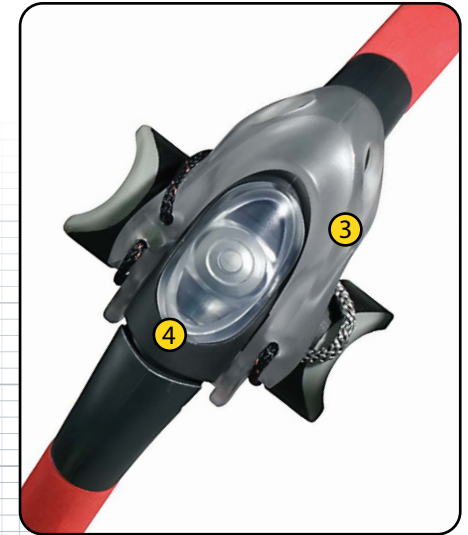

Boom Length		135-185	145-195	160-210	180-230	200-250	225-275
1.	VT Joint X3	RBPX3TJE1	RBPX3TJE1	RBPX3TJE1	RBPX3TJE1	RBPX3TJE1	RBPX3TJE1
2.	Mast Cuff	RBPCU	RBPCU	RBPCU	RBPCU	RBPCU	RBPCU
3.	Boom Front End Lever	RBPLE1	RBPLE1	RBPLE1	RBPLE1	RBPLE1	RBPLE1
4.	Boom Front Head Clamp & Logo*	RBPCL & RBPLO	RBPCL & RBPLO	RBPCL & RBPLO	RBPCL & RBPLO	RBPCL & RBPLO	RBPCL & RBPLO
5.	Grip	RGPX3135	RGPX3145	RGPX3160	RGPX3180	RGPX3200	RGPX3225
6.	Body	RBARX3135	RBARX3145	RBARX3160	RBARX3180	RBARX3200	RBARX3225
7.	Tail	RBEX3135	RBEX3145	RBEX3160	RBEX3180	RBEX3180	RBEX3225
8.	Trim Lock	RBPTLWS	RBPTLWS	RBPTLWS	RBPTLWS	RBPTLWS	RBPTLWS
9.	Plastic Tail Fitting and Rivet	RBPMCT	RBPMCT	RBPMCT	RBPMCT	RBPMCT	RBPMCT
	Front End Screw Set	BPSS	BPSS	BPSS	BPSS	BPSS	BPSS

*Both parts should be ordered and replaced together.