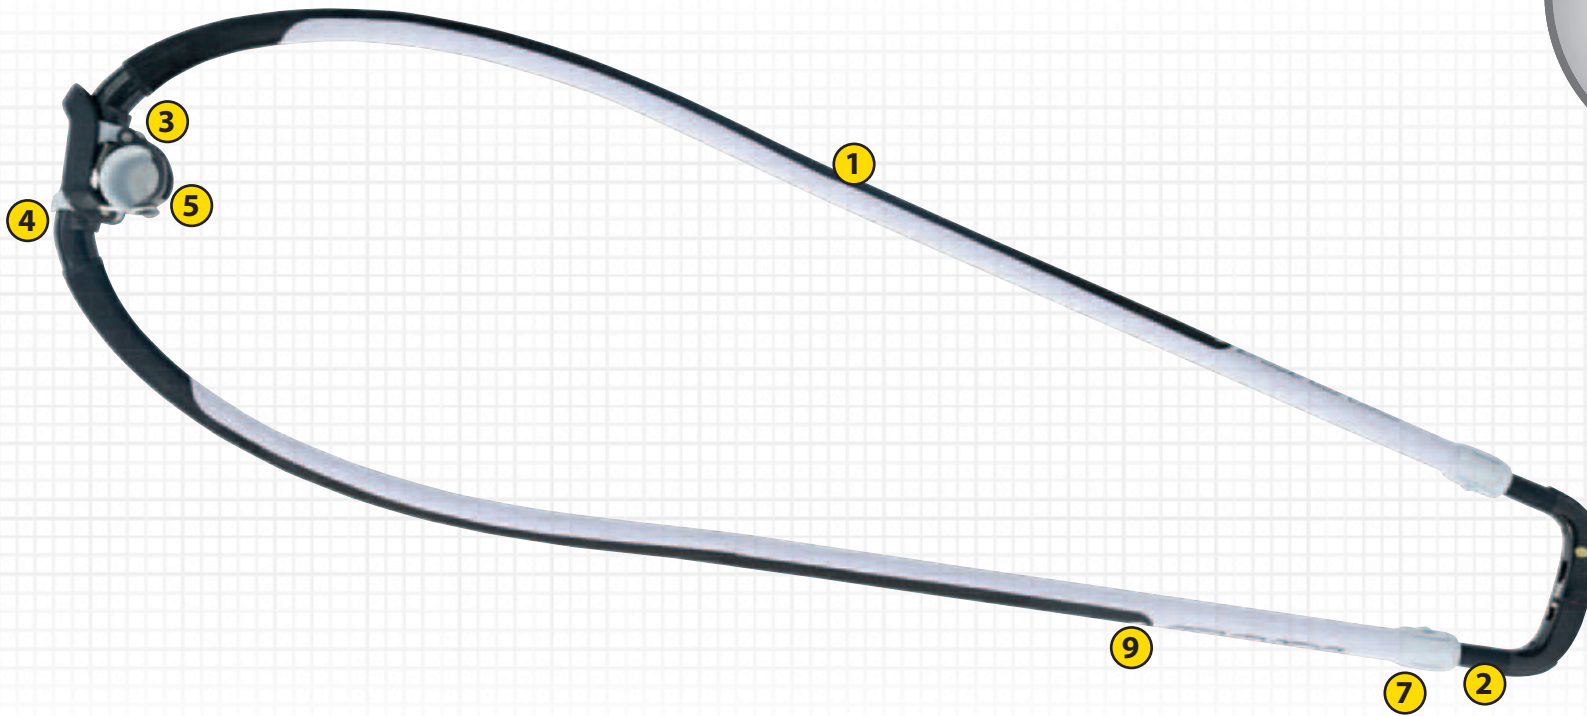

Boom Length	140-190	160-210	180-230	200-250	225-275	260-320
1.	Boom Arm	RBARM9140	RBARM9160	RBARM9180	RBARM9200	RBARM9225	RBARM9260
2.	Boom Tail	RBE2X9140	RBE2X9160	RBE2X9180	RBE2X9200	RBE2X9225	RBE2X9260
3.	Bolt and Nuts	RBBOLTST	RBBOLTST	RBBOLTST	RBBOLTST	RBBOLTST	RBBOLTST
4.	Boom Clamp, light blue (2706c)	RBCLAMP	RBCLAMP	RBCLAMP	RBCLAMP	RBCLAMP	RBCLAMP
5.	Boom Cuff, black	RBCUFF	RBCUFF	RBCUFF	RBCUFF	RBCUFF	RBCUFF
6.	Boom Lever, black	RBLEVER	RBLEVER	RBLEVER	RBLEVER	RBLEVER	RBLEVER
7.	Trim Lock	RBP28TLA	RBP28TLA	RBP35TLX9	RBP35TLX9	RBP35TLX9	RBP35TLX9
8.	V-Joint, light blue (2706c)	RBVJX9	RBVJX9	RBVJX9	RBVJX9	RBVJX9	RBVJX9
9.	Grip	RBEVA9140	RBEVA9160	RBEVA9180	RBEVA9200	RBEVA9225	RBEVA9140