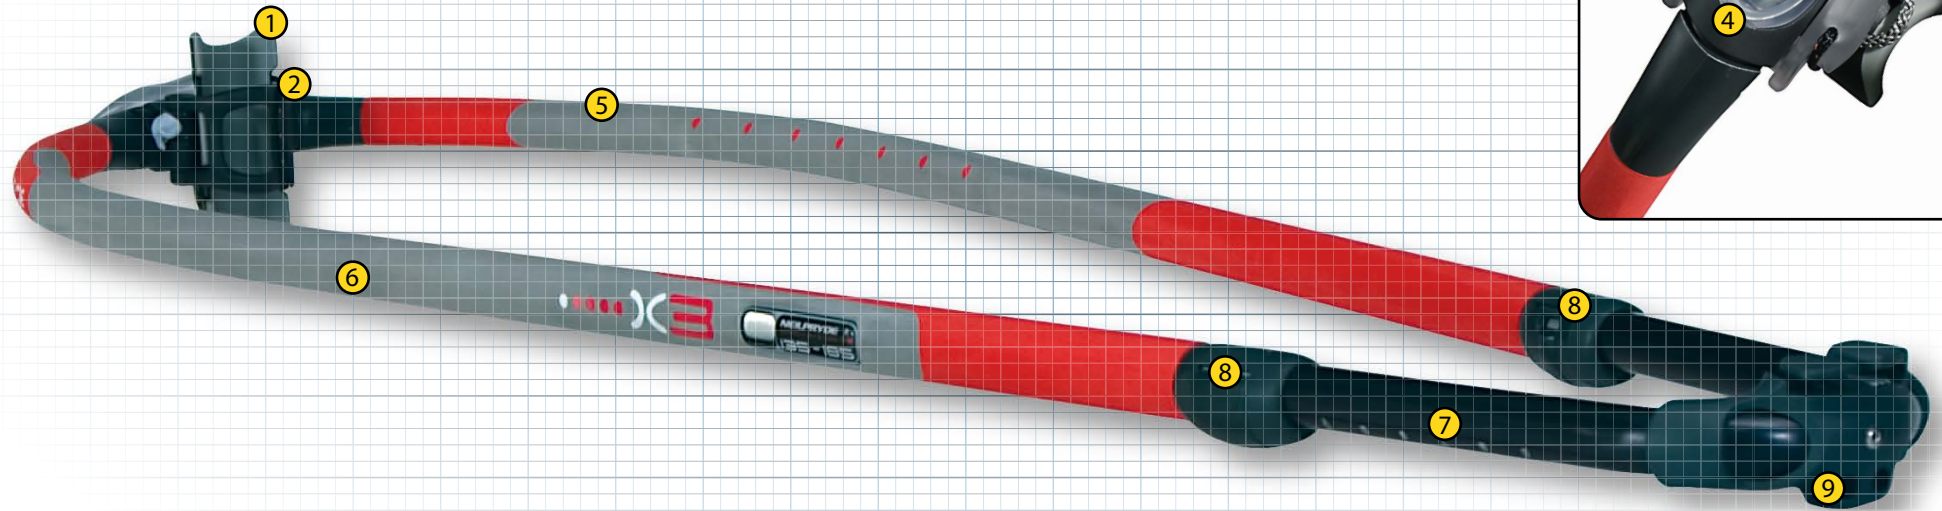

Boom Length		135-185	145-195	160-210	180-230	200-250	225-275
1.	VT Joint X3	RBPX3TJE1	RBPX3TJE1	RBPX3TJE1	RBPX3TJE1	RBPX3TJE1	RBPX3TJE1
2.	Mast Cuff	RBPCU	RBPCU	RBPCU	RBPCU	RBPCU	RBPCU
3.	Boom Front End Lever	RBPLE1	RBPLE1	RBPLE1	RBPLE1	RBPLE1	RBPLE1
4.	Boom Front Head Clamp & Logo*	RBPCL & RBPLO	RBPCL & RBPLO	RBPCL & RBPLO	RBPCL & RBPLO	RBPCL & RBPLO	RBPCL & RBPLO
5.	Grip	RGPX3135	RGPX3145	RGPX3160	RGPX3180	RGPX3200	RGPX3225
6.	Body	RBARX3135	RBARX3145	RBARX3160	RBARX3180	RBARX3200	RBARX3225
7.	Tail	RBEX3135	RBEX3145	RBEX3160	RBEX3180	RBEX3180	RBEX3225
8.	Trim Lock	RBPTLWS	RBPTLWS	RBPTLWS	RBPTLWS	RBPTLWS	RBPTLWS
9.	Plastic Tail Fitting and Rivet	RBPMCT	RBPMCT	RBPMCT	RBPMCT	RBPMCT	RBPMCT
	Front End Screw Set	BPSS	BPSS	BPSS	BPSS	BPSS	BPSS

*Both parts should be ordered and replaced together.