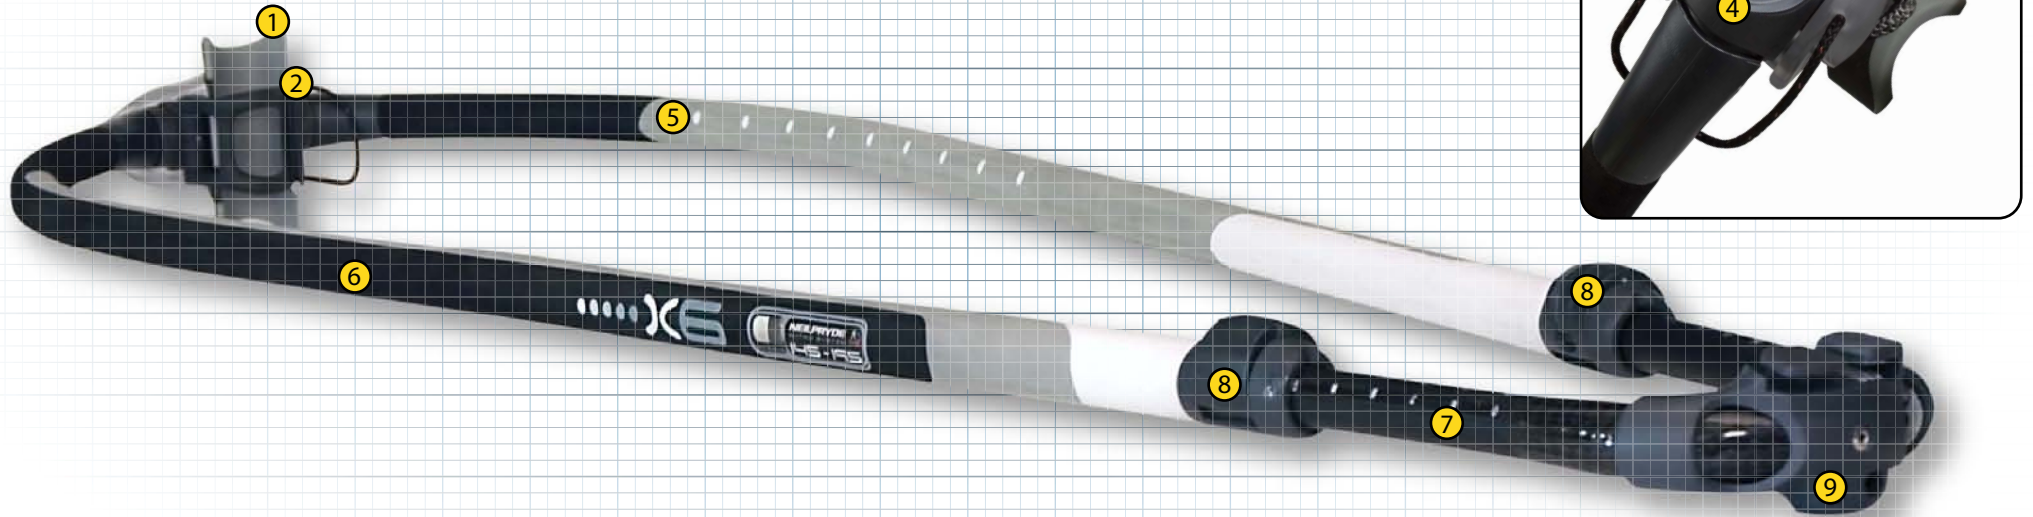

Boom Length		135-185	145-195	160-210	180-230	200-250	225-275
1.	VT Joint X6	RBPX6TJE1	RBPX6TJE1	RBPX6TJE1	RBPX6TJE1	RBPX6TJE1	RBPX6TJE1
2.	Mast Cuff	RBPCU	RBPCU	RBPCU	RBPCU	RBPCU	RBPCU
3.	Boom Front End Lever	RBPLE1	RBPLE1	RBPLE1	RBPLE1	RBPLE1	RBPLE1
4.	Boom Front Head Clamp & Logo*	RBPCL & RBPLO	RBPCL & RBPLO	RBPCL & RBPLO	RBPCL & RBPLO	RBPCL & RBPLO	RBPCL & RBPLO
5.	Grip	RGPX6135	RGPX6145	RGPX6160	RGPX6180	RGPX6200	RGPX6225
6.	Body	RBARX6135	RBARX6145	RBARX6160	RBARX6180	RBARX6200	RBARX6225
7.	Tail	RBEX6135	RBEX6145	RBEX6145	RBEX6180	RBEX6180	RBEX6225
8.	Trim Lock	RBPTLWL	RBPTLWL	RBPTLWL	RBPTLWS	RBPTLWS	RBPTLWS
9.	Plastic Tail Fitting and Rivet	RBPMCT	RBPMCT	RBPMCT	RBPMCT	RBPMCT	RBPMCT
	Front End Screw Set	BPSS	BPSS	BPSS	BPSS	BPSS	BPSS

*Both parts should be ordered and replaced together.