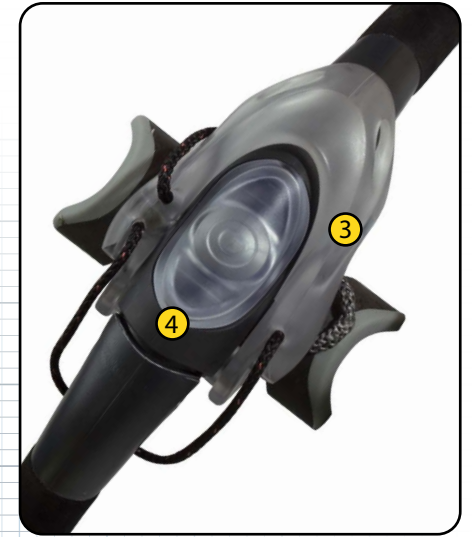

Boom Length		135-185	145-195	160-210	180-230	200-250	225-275
1.	VT Joint X6	RBPX6TJE1	RBPX6TJE1	RBPX6TJE1	RBPX6TJE1	RBPX6TJE1	RBPX6TJE1
2.	Mast Cuff	RBPCU	RBPCU	RBPCU	RBPCU	RBPCU	RBPCU
3.	Boom Front End Lever	RBPLE1	RBPLE1	RBPLE1	RBPLE1	RBPLE1	RBPLE1
4.	Boom Front Head Clamp & Logo*	RBPCL & RBPLO	RBPCL & RBPLO	RBPCL & RBPLO	RBPCL & RBPLO	RBPCL & RBPLO	RBPCL & RBPLO
5.	Grip	RGPX6135	RGPX6145	RGPX6160	RGPX6180	RGPX6200	RGPX6225
6.	Body	RBARX6135	RBARX6145	RBARX6160	RBARX6180	RBARX6200	RBARX6225
7.	Tail	RBEX6135	RBEX6145	RBEX6145	RBEX6180	RBEX6180	RBEX6225
8.	Trim Lock	RBPTLWL	RBPTLWL	RBPTLWL	RBPTLWS	RBPTLWS	RBPTLWS
9.	Plastic Tail Fitting and Rivet	RBPMCT	RBPMCT	RBPMCT	RBPMCT	RBPMCT	RBPMCT
	Front End Screw Set	BPSS	BPSS	BPSS	BPSS	BPSS	BPSS

*Both parts should be ordered and replaced together.