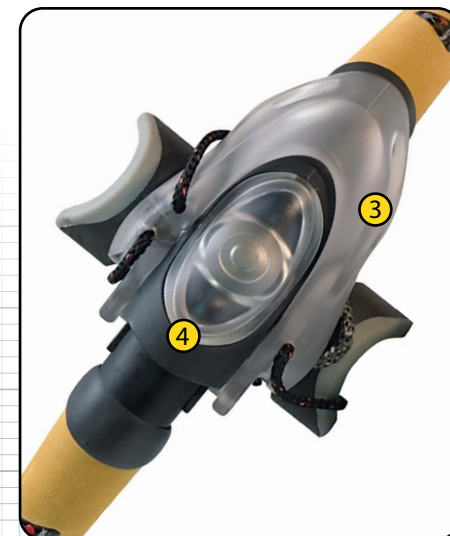

**Both parts should be ordered and replaced together.*

Boom Length		135-185	145-195	160-210	180-230	200-250	225-275
1.	VT Joint X6	RBPX6TJE1	RBPX6TJE1	RBPX6TJE1	RBPX6TJE1	RBPX6TJE1	RBPX6TJE1
2.	Mast Cuff	RBPCU	RBPCU	RBPCU	RBPCU	RBPCU	RBPCU
3.	Boom Front End Lever	RBPLE1	RBPLE1	RBPLE1	RBPLE1	RBPLE1	RBPLE1
4.	Boom Front Head Clamp & Logo*	RBPCL & RBPLO	RBPCL & RBPLO	RBPCL & RBPLO	RBPCL & RBPLO	RBPCL & RBPLO	RBPCL & RBPLO
5.	Grip	RGPX6135	RGPX6145	RGPX6160	RGPX6180	RGPX6200	RGPX6225
6.	Body	RBARX6135	RBARX6145	RBARX6160	RBARX6180	RBARX6200	RBARX6225
7.	Tail	RBEX6135	RBEX6145	RBEX6145	RBEX6180	RBEX6180	RBEX6225
8.	Trim Lock	RBPTLWL	RBPTLWL	RBPTLWL	RBPTLWS	RBPTLWS	RBPTLWS
9.	Plastic Tail Fitting and Rivet	RBPMCT	RBPMCT	RBPMCT	RBPMCT	RBPMCT	RBPMCT
	Front End Screw Set	BPSS	BPSS	BPSS	BPSS	BPSS	BPSS

**Both parts should be ordered and replaced together.*

Boom Length		135-185	145-195	160-210	180-230	200-250	225-275	260-310
1.	VT Joint Carbon	RBPX9TJE1	RBPX9TJE1	RBPX9TJE1	RBPX9TJE1	RBPX9TJE1	RBPX9TJE1	RBPX9TJE1
2.	Mast Cuff	RBPCU	RBPCU	RBPCU	RBPCU	RBPCU	RBPCU	RBPCU
3.	Boom Front End Lever	RBPLE1	RBPLE1	RBPLE1	RBPLE1	RBPLE1	RBPLE1	RBPLE1
4.	Boom Front Head Clamp & Logo*	RBPCL & RBPLO	RBPCL & RBPLO	RBPCL & RBPLO	RBPCL & RBPLO	RBPCL & RBPLO	RBPCL & RBPLO	RBPCL & RBPLO
5.	Grip	RGPX9135	RGPX9145	RGPX9160	RGPX9180	RGPX9200	RGPX9225	RGPX9260
6.	Body	RBARX9135	RBARX9145	RBARX9160	RBARX9180	RBARX9200	RBARX9225	RBARX9260
7.	Tail	RBEX9135	RBEX9145	RBEX9145	RBEX9180	RBEX9180	RBEX9225	RBEX9225
8.	Trim Lock	RBPTLWL	RBPTLWL	RBPTLWL	RBPTLR	RBPTLR	RBPTLR	RBPTLR
9.	Plastic Tail Fitting and Rivet	RBPMCT	RBPMCT	RBPMCT	N/A**	N/A**	N/A**	N/A**
	Front End Screw Set	RBPSS	RBPSS	RBPSS	RBPSS	RBPSS	RBPSS	RBPSS