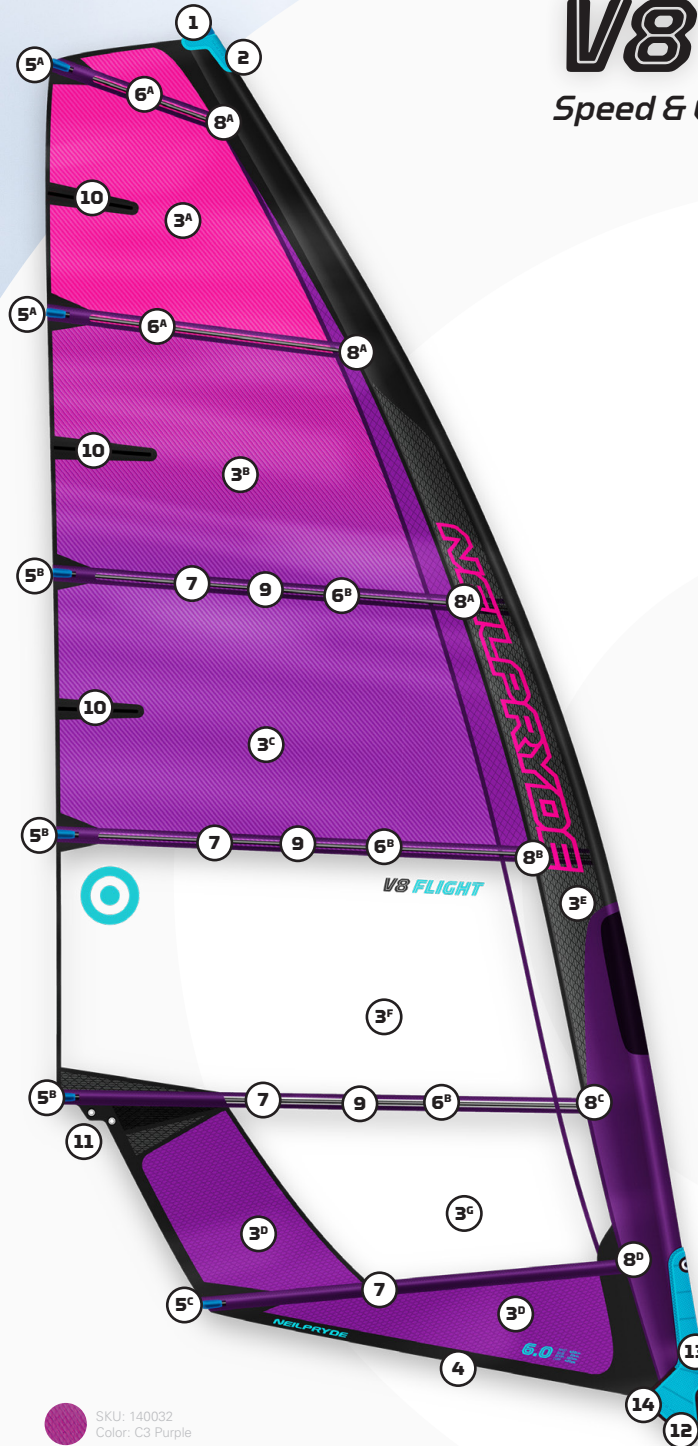

V8 Flight

Speed & Controllability

	MATERIAL DESCRIPTION	CODE	COLOR
1	 Male Mast Plug Conical	142460-0	div.
2	 Head Fairing Blue	140128-000	Blue
2	 Head Fairing PVC Protector	140129-000	Blue
3 ^A	 NP24 Top Panel Solid with repeat print 5mil / Pink 806 C 2X	140139-000	Pink
3 ^B	 NP24 Top Panel Faded with repeat print 5mil / Pink 806 C 2X - Purple 260 C	140140-000	Pink/Purple
3 ^C	 NP24 Top Panel Solid with repeat print 5mil / Purple 260 C	140139-000	Purple
3 ^D	 NP24 X-Ply Poly / Purple 260 C (Tack/Clew)	140141-000	Purple
3 ^E	 NP24 Sleeve Taffeta / Black 3mil	140146-000	Black
3 ^F	 NP Clear Window 5mil	140148-000	Clear
3 ^G	 NP Clear Window 6mil	140149-000	Clear
4	 Foot Edge U Piping	140132-000	
5 ^A	 Bat Cam - Small Batten Tensioner (404 tube) Protector 31.5 mm Blue	130120-000/0999 140120-000 1140121-000	stk.
5 ^B	 Bat Cam - Large Batten Tensioner (505/524 tube) Protector 45 mm Blue	130120-000/0999 182499-0 142515-0	stk.
5 ^C	 Bat Cam - Small Protector 31.5 mm Blue Rod Batten Tension adjuster Rod Batten Tension adjuster Screw	130120-000/0999 1140121-000 112534-0 112534-0	
6 ^A	 FIBERGLASS 414 Tube	130123-000/0999	
6 ^B	 FIBERGLASS 505 Tube FIBERGLASS 524 Tube -> (only size 7.0 and 8.0 for batten 5 and 6)	130122-000/0999 130121-000/0999	
7	 NP Oval 9.5x7.5 / Taper C4 / 100 cm	130132-000/0001	
8 ^A	 End cap 404 Tube batten	112535-0	STD
8 ^B	 Minicam RDM M (Batten 4 - RDM Masts) Minicam SDM S (Batten 4 - SDM Masts) Camber Zipper	112515-0 112516-0 140119-000	Grey Grey Black
8 ^C	 Minicam RDM L (Batten 5 - RDM Masts) Minicam SDM S (Batten 5 - SDM Masts) Camber Zipper	112515-0 112516-0 140119-000	Grey Grey Black
8 ^D	 Rod Batten End Cap	112533-000/0999	STD
9	 Rod to Tube Batten Connector	142503-000/0999	
10	 Fiberglass Leech batten	130128-000/0999	
11	 Clew for Outhaul System Clew Pulley Adapter for Eyelet	192498-000 192486	
12	 Triple Roller Tack Pulley	140130-000	
13	 Tack Fairing Blue Sail closing patch	140130-000 140122-000	Blue div.
14	 Plastic Buckle 25mm	140123-000	div.