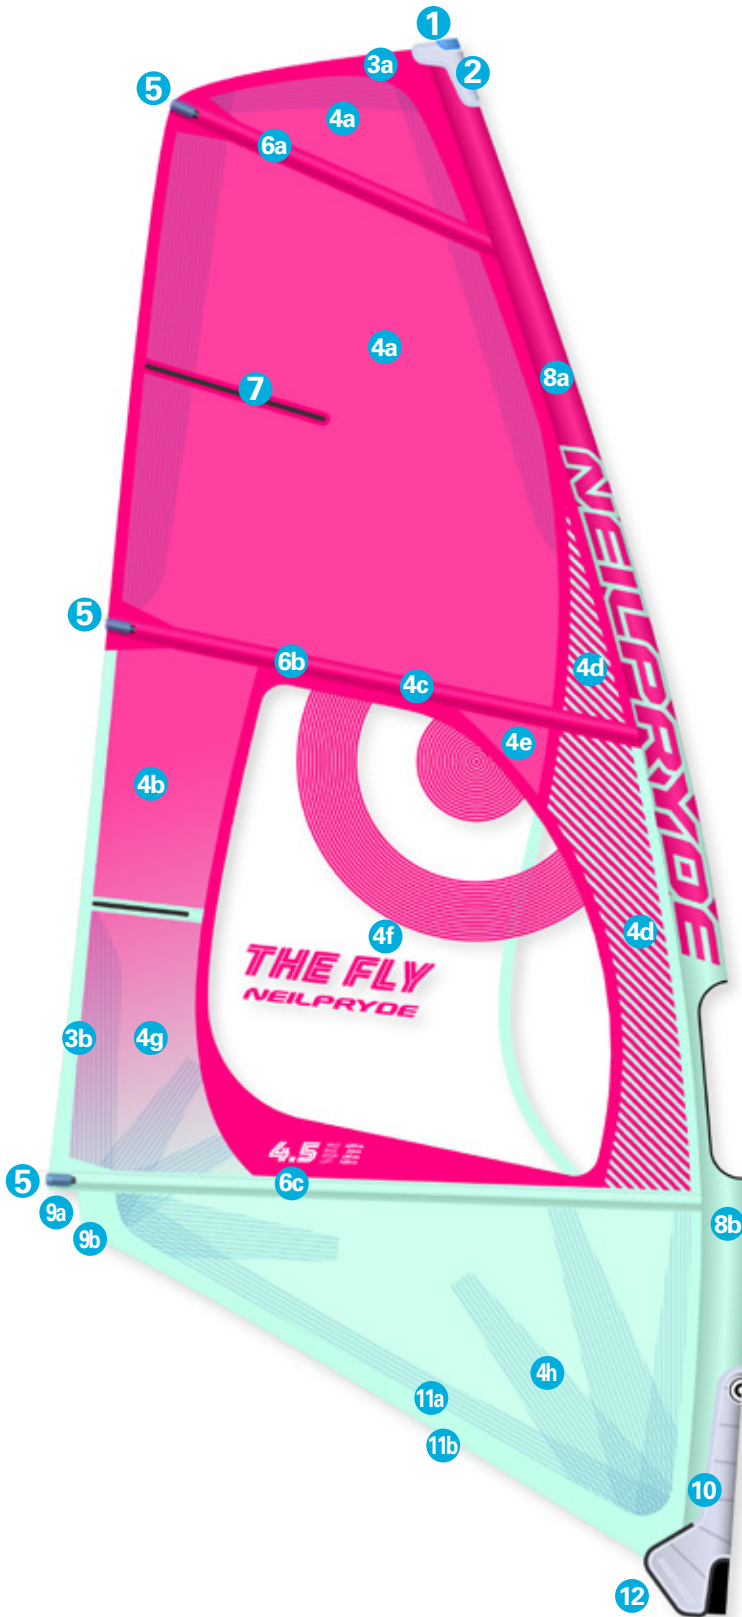

THE FLY

Down The Line Wave

	Material Description	Part Code	CC4 Color
1	 Mast Plug Conical	BP630	
2	 Head Fairing	BPFAIR18H	
3a	 Mark-cloth (Adhesive Fabric)	BP18MC000	C1 Fuchsia
3b	 Mark-cloth (Adhesive Fabric)	BP18MC000	C4 IceBlue
4a	 2018 Fly Head patch	BP18HPFLO	
4b	 V805 5mil 2D X-ply	BP18XPD00	C4 IceBlue
4c	 Batten pocket Tetron material	BP18TET00	C1 Fuchsia C4 IceBlue
4d	 Tetron material printed	BP18TET00	C4 IceBlue
4e	 V811 5mil 2D X-ply	BP18XPE00	C1 Fuchsia
4f	 Mono film 125	BPFKF125	
4g	 2018 Fly Clew patch	BP18CPFLO	C1
4h	 2018 Fly Tack patch	BP18TPFLO	C1
5a	 Clear Blue Bat-cam	BP18BCLB0	C1 Fuchsia C4 IceBlue
5b	 Rod Batten Tension adjuster	BP801/2	
5c	 Shave Protector	BP5BATCHA	
6a	 Rod Batten M12 1000mm Batten End Cap P828	BPBM121B P828	
6b	 Rod Batten C3 1500mm Batten End Cap - angled end	BPBC32B BP834A	
6c	 Rod Batten R22 2000mm Batten End Cap - angled end	BPBR223B BP834A	
7	 30cm fiberglass mini leech batten	BPFLBAT30	
8a	 Luff glide	BP18LG000	C1 Fuchsia
8b	 Luff glide	BP18LG000	C4 IceBlue
9a	 PG20 Clew Ring Set	BPCRSPG20	
9b	 Clew EVA fairing	BPFCL10CE	
10	 Tack Fairing	BPFAIR18T	
11a	 Seam protector piping	BP18FPLP0	C3 IceBlue
11b	 Foot Piping	BP18FP000	C3 IceBlue
12	 Tripple Roler Tack pulley	BPTF47	