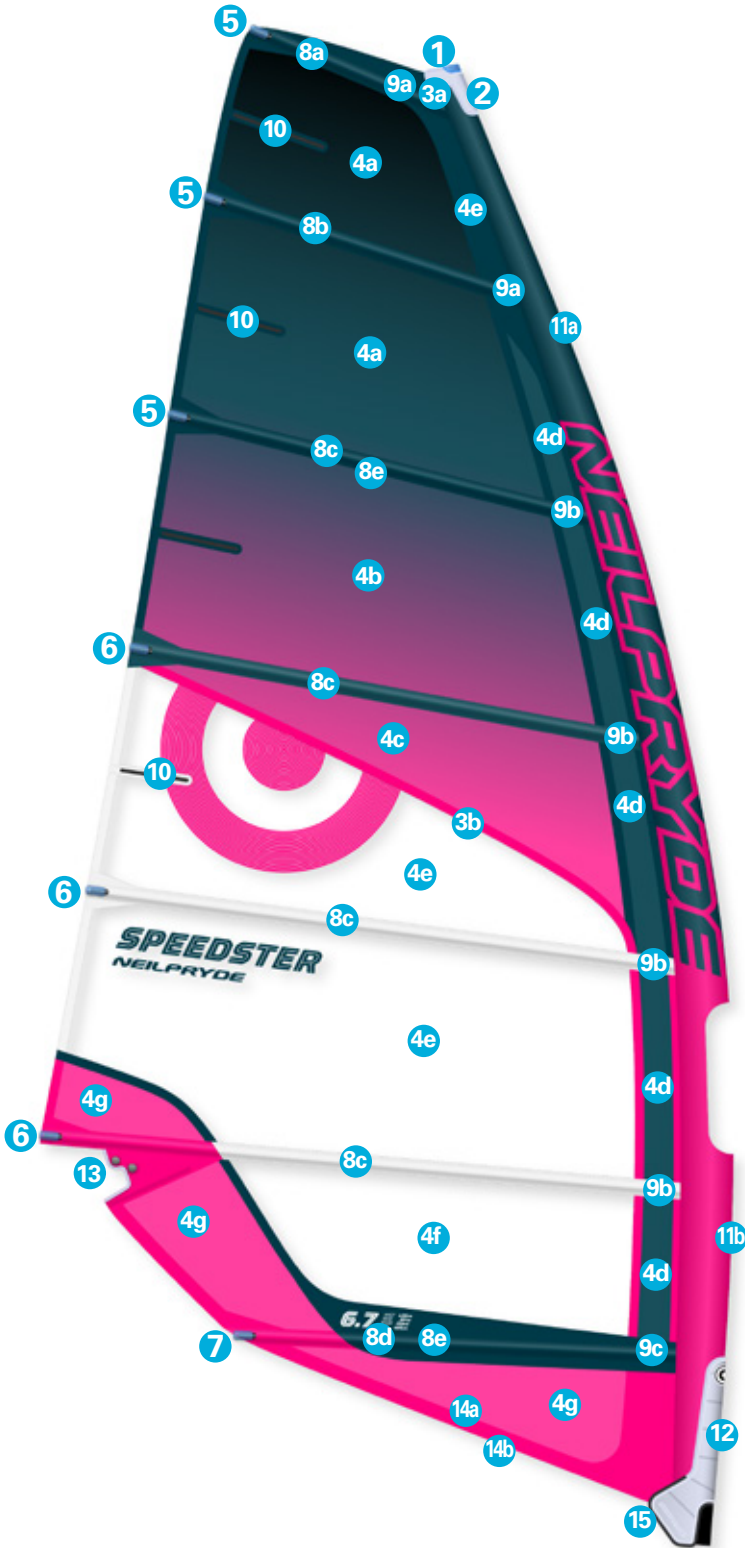

# SPEEDSTER

## No-Cam Freeride Sport

	Material Description	Part Code	C2 Color
1	Mast Plug Conical	BP830	
2	Head Fairing	BPFAIR18H	
3a	Mark-cloth (Adhesive Fabric)	BP18MC000	C3 Petrol
3b	Mark-cloth (Adhesive Fabric)	BP18MC000	C1 Fuchsia
4a	V806B fade printed 4mil film	BP18RPF0A	C1
4b	V807 fade printed 4mil film	BP18PRF0B	C1 Fuchsia
4c	V710B 100 color film	BPV710FMB	C1
4d	V813 5mil 2D X-ply	BP18XPC00	C2 Petrol
4e	Mono film 125	BPFKF125	
4f	Mono film 188	BPFKF175	
4g	V810 5mil 2D X-ply printed	BP18XPB00	C1 Fuchsia
5	Clear Blue Mini Bat-cam Mini batcam tube with tube screw 300C blue batten chafe protectors S	BP18BCSA0 BP13BCSTU BP13BCPS	C3 Petrol
6	Clear Blue Bat-cam Bat Cam Tube Screw Set 300C blue batten chafe protectors L	BP18BCLA0 BP871/2 BP13BCPL	C1 Fuchsia/ C3 Petrol/ C5 White
7	Clear Blue Bat-cam Rod Batten Tension adjuster 300C blue batten chafe protectors L	BP18BCLA0 BP801/2 BP13BCPL	C1 Fuchsia
8a	FL414 tube batten 1400mm 4mm Mini Head Batten - 1 meter	BPTUBF414 BPHEADBAT	
8b	FL414 tube batten 1400mm	BPTUBF414	
8c	505 Tube batten 1900mm Oval batten C4 1000mm PVC Shrink Tube 17mm	BPTUB505 BPBC41G BPSHRIN17	
8d	Rod Batten R52 Skinny 2000mm	BPBR52T3R	
8e	Batten pocket Tetron material	BP18TET00	C1 Fuchsia/ C3 Petrol/ C5 White
9a	Batten Ferrule with pin for Flexhead	BP874	
9b	Batten End Cap - angled end	BP834A	
9c	Batten End Cap - angled end	BP834B	
10	40cm fiberglass mini leech batten	BPFLBAT40	
11a	Luff glide	BP18LG000	C3 Petrol
11b	Luff glide	BP18LG000	C1 Fuchsia
12	Tack Fairing	BPFAIR18T	
13	PG20 Clew Ring Set	BPCRS20	
14a	Seam protector piping	BP18FPLP0	C1 Fuchsia
14b	Foot Piping	BP18FP000	C1 Fuchsia
15	Tripple Roler Tack pulley	BPTF47	