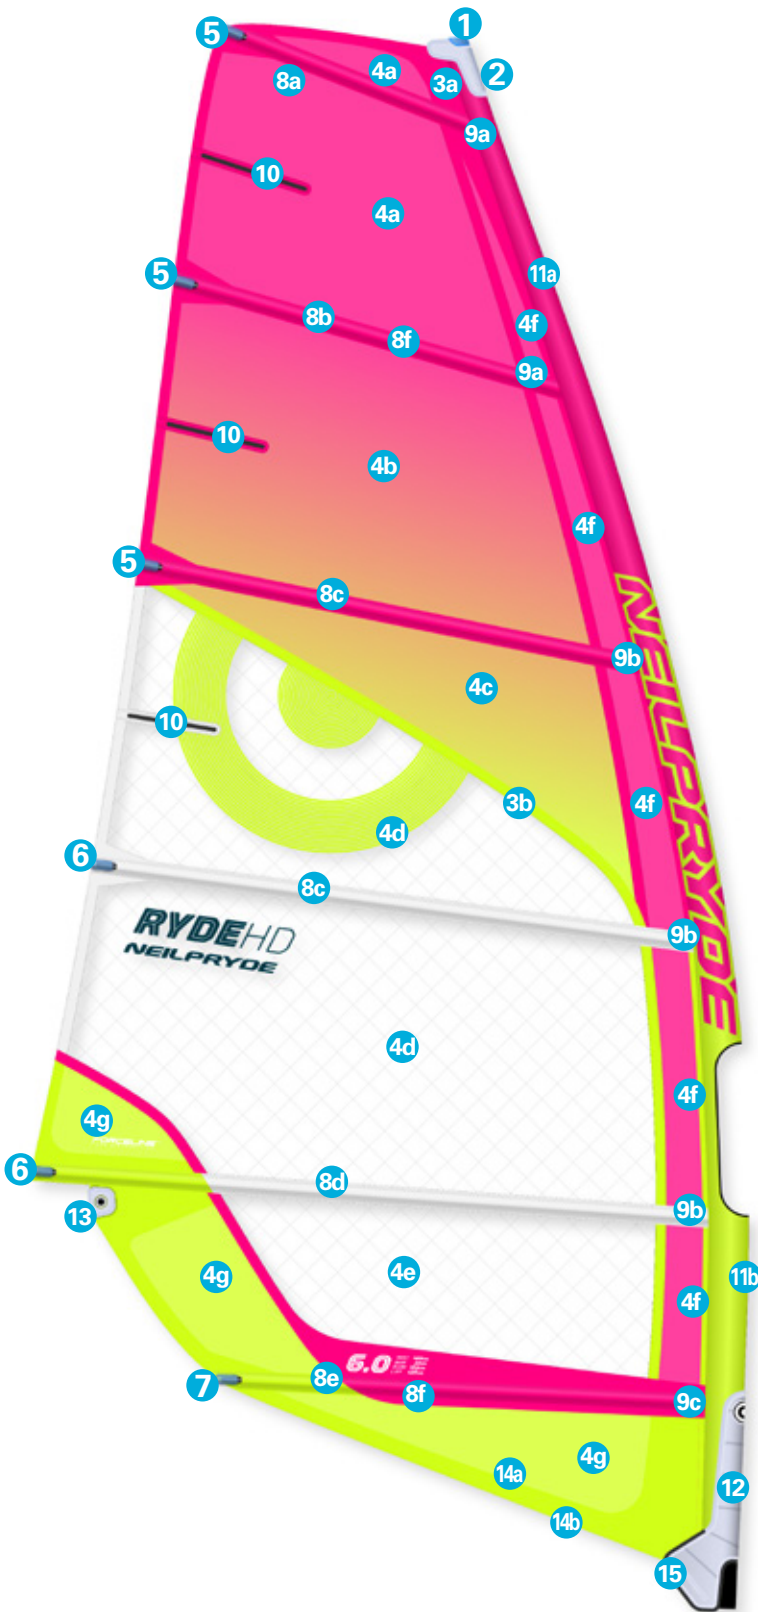

RYDEHD

Free Ride

	Material Description	Part Code	C1 HD Color
1	Mast Plug Conical	BP830	
2	Head Fairing	BPFAIR18H	
3a	Mark-cloth (Adhesive Fabric)	BP18MC000	C3 Petrol
3b	Mark-cloth (Adhesive Fabric)	BP18MC000	C2 Yellow
4a	V810 5mil 2D X-ply	BP18XPB00	C1 Fuchsia
4b	V809 5mil 2D X-ply	BP18XPA00	C2 Yellow
4c	V810 5mil 2D X-ply	BP18XPB00	C2 Yellow
4d	V312A 800D 5mil X-ply	BPFVE125S	
4e	V312A 800D 5mil X-ply	BPFVE125S	
4f	V813 5mil 2D X-ply	BP18XPC00	C2 Petrol
4g	V810 5mil 2D X-ply printed	BP18XPB00	C2 Yellow
5	Clear Blue Mini Bat-cam Mini batcam tube with tube screw 300C blue batten chafe protectors S	BP18BCSA0 BP13BCSTU BP13BCPS	C3 Petrol
6	Clear Blue Bat-cam Bat Cam Tube Screw Set 300C blue batten chafe protectors L	BP18BCLA0 BP871/2 BP13BCPL	C2 Yellow/ C3 Petrol/ C5 White
7	Clear Blue Bat-cam Rod Batten Tension adjuster 300C blue batten chafe protectors L	BP18BCLA0 BP801/2 BP13BCPL	C2 Yellow
8a	FL414 tube batten 1400mm 4mm Mini Head Batten - 1 meter	BPTUBF414 BPHEADBAT	
8b	FL414 tube batten 1400mm	BPTUBF414	
8c	505 Tube batten 1900mm Oval batten C4 1000mm PVC Shrink Tube 17mm	BPTUB505 BPBC41G BPSHRIN17	
8d	Oval batten C4 2000mm	BPBC43G	
8e	Rod Batten R52 Skinny 2000mm	BPBR52T3R	
8f	Batten pocket Tetron material	BP18TET00	C1 Fuchsia/ C2 Yellow/ C5 White
9a	Batten Ferrule with pin for Flexhead BP874	BP874	
9b	Batten End Cap - angled end	BP834A	
9c	Batten End Cap - angled end	BP834B	
10	40cm fiberglass mini leech batten	BPFLBAT40	
11a	Luff glide	BP18LG000	C1 Fuchsia
11b	Luff glide	BP18LG000	C2 Yellow
12	Tack Fairing	BPFAIR18T	
13	PG20 Clew Ring Set	BPCRSPG20	
13	Clew EVA fairing	BPFCL10CE	
14a	Seam protector piping	BP18FPLP0	C2 Yellow
14b	Foot Piping	BP18FP000	C2 Yellow
15	Tripple Roler Tack pulley	BPTF47	