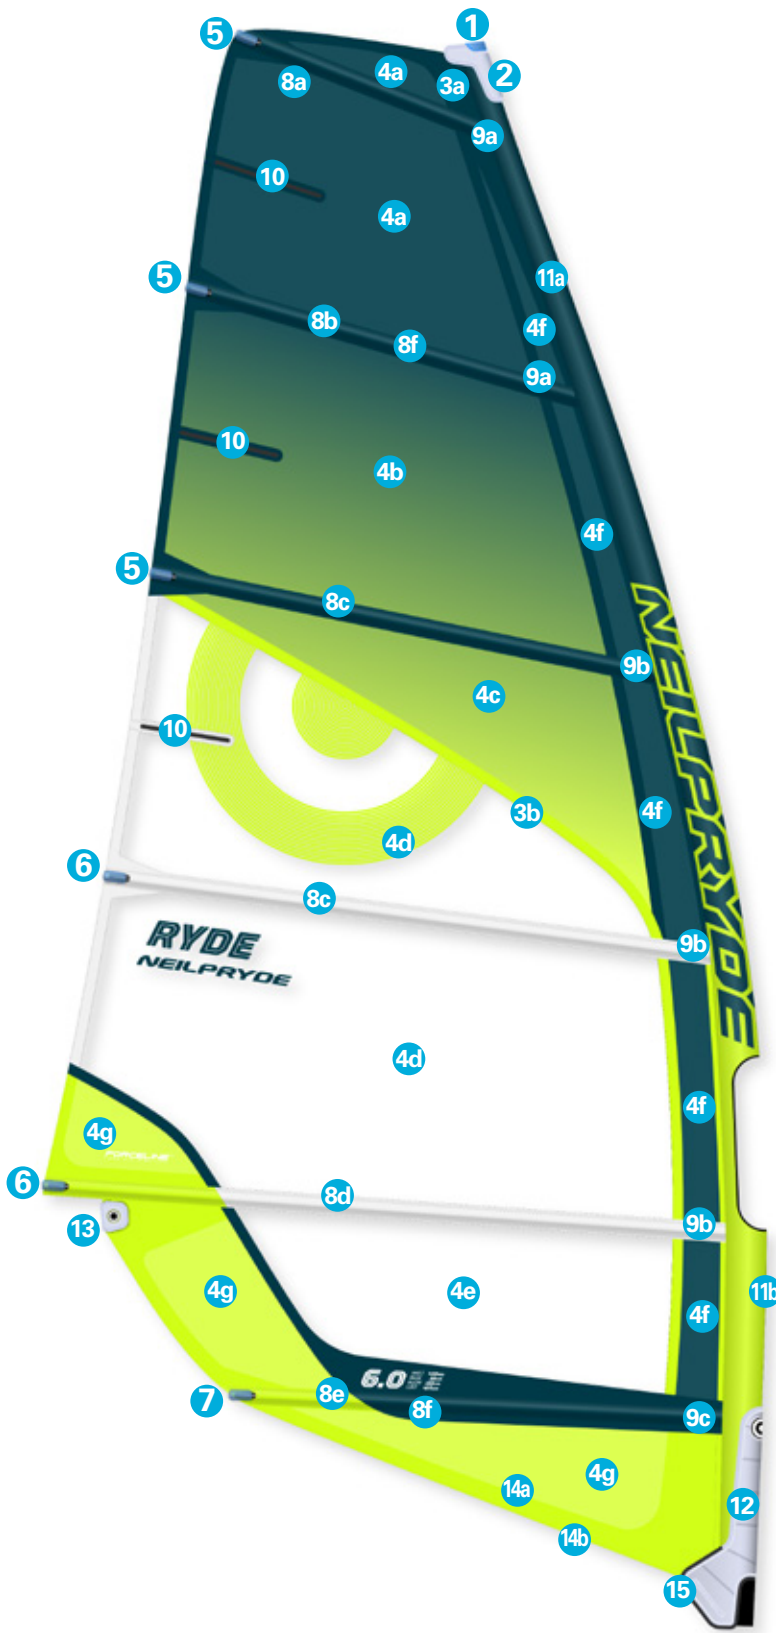

# RYDE

Free Ride

	Material Description	Part Code	C3 Color
1	 Mast Plug Conical	BP830	
2	 Head Fairing	BPFAIR18H	
3a	 Mark-cloth (Adhesive Fabric)	BP18MC000	C3 Petrol
3b	 Mark-cloth (Adhesive Fabric)	BP18MC000	C2 Yellow
4a	 V812S 5mil solid color film	BP18RPF0D	C2 Petrol
4b	 V812B 5mil 5D fade printed film	BP18RPF0C	C2 Petrol
4c	 V812S 5mil solid color film	BP18RPF0D	C1 Yellow
4d	 Mono film 125	BPFKF125	
4e	 Mono film 188	BPFKF175	
4f	 V813 5mil 2D X-ply	BP18XPC00	C2 Petrol
4g	 V810 5mil 2D X-ply	BP18XPB00	C2 Yellow
5	 Clear Blue Mini Bat-cam  Mini batcam tube with tube screw  300C blue batten chafe protectors S	BP18BCSA0 BP13BCSTU BP13BCPS	C3 Petrol
6	 Clear Blue Bat-cam  Bat Cam Tube Screw Set  300C blue batten chafe protectors L	BP18BCLA0 BP871/2 BP13BCPL	C2 Yellow/ C3 Petrol/ C5 White
7	 Clear Blue Bat-cam  Rod Batten Tension adjuster  300C blue batten chafe protectors L	BP18BCLA0 BP801/2 BP13BCPL	C2 Yellow
8a	 FL414 tube batten 1400mm  4mm Mini Head Batten - 1 meter	BPTUBF414 BPHEADBAT	
8b	 FL414 tube batten 1400mm	BPTUBF414	
8c	 505 Tube batten 1900mm  Oval batten C4 1000mm  PVC Shrink Tube 17mm	BPTUB505 BPBC41G BPSHRIN17	
8d	 Oval batten C4 2000mm	BPBC43G	
8e	 Rod Batten R52 Skinny 2000mm	BPBR52T3R	
8f	 Batten pocket Tetron material	BP18TET00	C2 Yellow/ C3 Petrol/ C5 White
9a	 Batten Ferrule with pin for Flexhead	BP874	
9b	 Batten End Cap - angled end	BP834A	
9c	 Batten End Cap - angled end	BP834B	
10	 40cm fiberglass mini leech batten	BPFLBAT40	
11a	 Luff glide	BP18LG000	C3 Petrol
11b	 Luff glide	BP18LG000	C2 Yellow
12	 Tack Fairing	BPFAIR18T	
	 PG20 Clew Ring Set	BPCRSPG20	
13	 Clew EVA fairing	BPFL10CE	
14a	 Seam protector piping	BP18FPLP0	C2 Yellow
14b	 Foot Piping	BP18FP000	C2 Yellow
15	 Tripple Roler Tack pulley	BPTF47	

Please order spare parts through your local NeilPryde Dealer.

**NEILPRYDE**