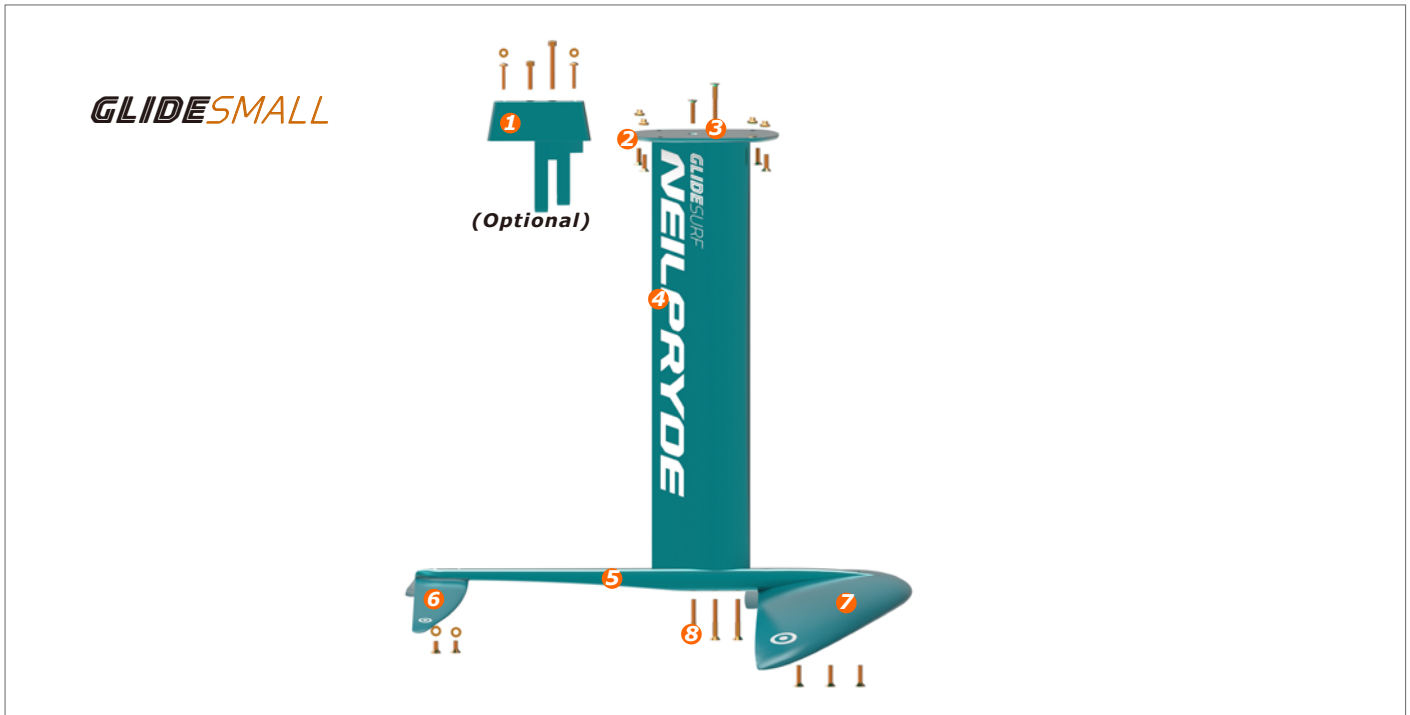

GLIDESURF FOIL

Parts photo	Description	Product Code
 (Optional)	FOIL ADAPTOR SURF BOX GLIDE SURF	B9PF08FTASTDSTD
	FOIL ADAPTOR SURF PLATE GLIDE SURF	B9PF06SPASTDSTD
	FOIL RUBBER PAD GLIDE SURF	B9PF30RUBSTDSTD
	FOIL ALU MAST GLIDE SURF 65cm	B9PF14MSTSTDSTD
	FOIL ALU FUSELAGE GLIDE SURF 70cm	B9PF20FUSSTDSTD
	FOIL WING TAIL GLIDE SMALL	B9PF48WIGSTDSTD
	FOIL WING FRONT GLIDE SMALL	B9PF40WIGSTDSTD
	FOIL SCREWS GLIDE SURF	B9PF26SCRSTDSTD