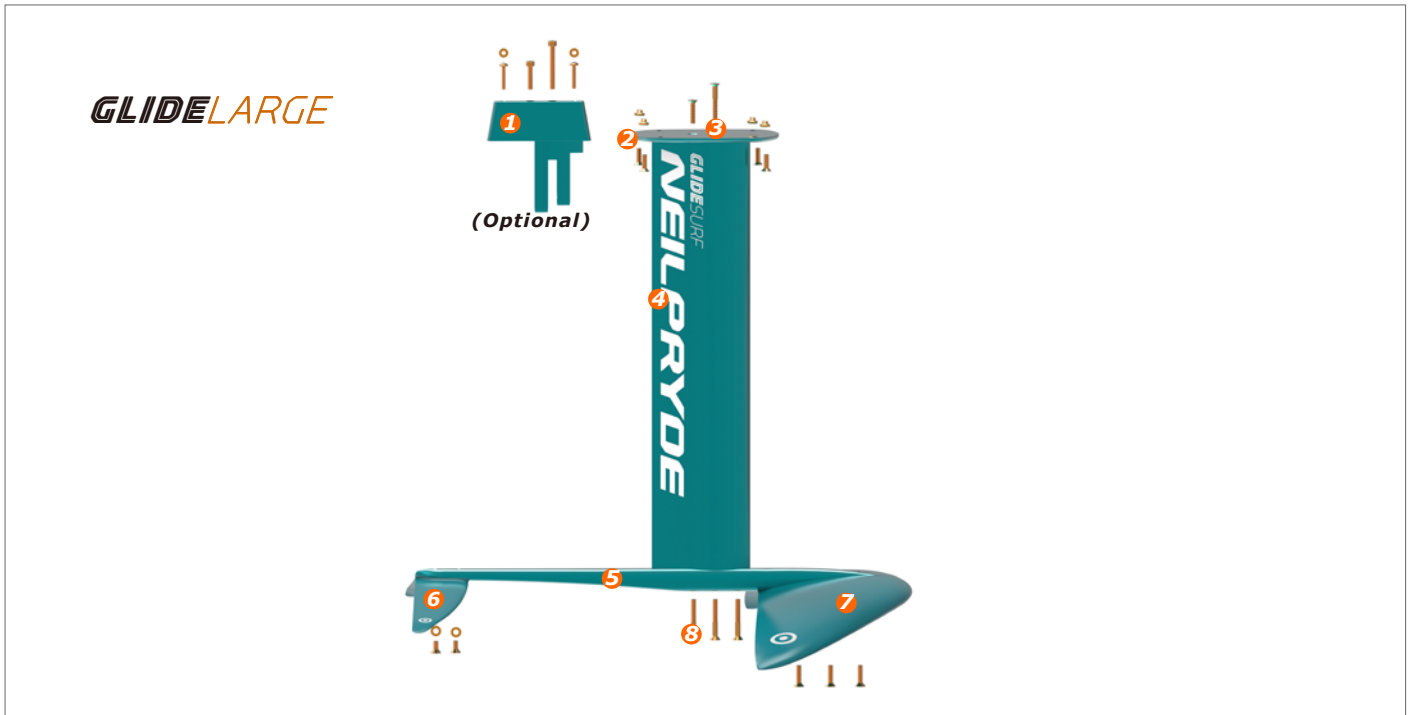

GLIDESURF FOIL

Parts photo	Description	Product Code
 1 (Optional)	FOIL ADAPTOR SURF BOX GLIDE SURF	B9PF08FTASTDSTD
 2	FOIL ADAPTOR SURF PLATE GLIDE SURF	B9PF06SPASTDSTD
 3	FOIL RUBBER PAD GLIDE SURF	B9PF30RUBSTDSTD
 4	FOIL ALU MAST GLIDE SURF 65cm	B9PF14MSTSTDSTD
 5	FOIL ALU FUSELAGE GLIDE SURF 70cm	B9PF20FUSSTDSTD
 6	FOIL WING TAIL GLIDE <i>LARGE</i>	B9PF46WIGSTDSTD
 6	FOIL WING TAIL GLIDE <i>SMALL</i>	B9PF48WIGSTDSTD
 7	FOIL WING FRONT GLIDE <i>LARGE</i>	B9PF36WIGSTDSTD
 8	FOIL SCREWS GLIDE SURF	B9PF26SCRSTDSTD