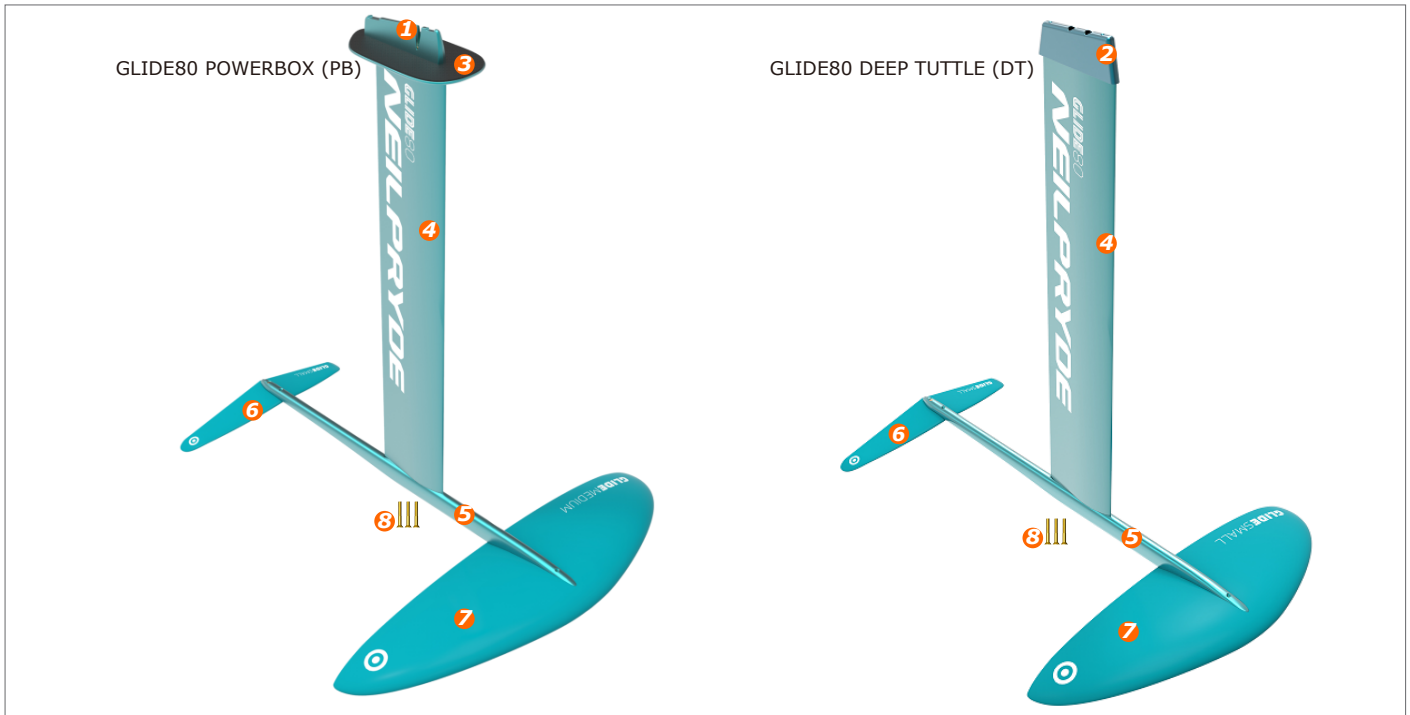

GLIDE80 FOIL

Parts photo	Description	Product Code
	GLD ADAPTOR POWERBOX (PB) PLATE	B0PF02PBASTDSTD
	GLD ADAPTOR DEEP TUTTLE (DT)	B0PF05DTASTDSTD
	RUBBER PAD OF POWERBOX PLATE	B0PF40RUBSTDSTD
	FOIL ALU MAST GLIDE 80cm	B0PF10MSTSTD080
	FOIL ALU FUSELAGE GLIDE WIND 81cm	B0PF20FUSSTD081
	BACK WING GLIDE SMALL	B0PF32WIBSTD00S
	FRONT WING MEDIUM	B0PF30WIFSTD00M
	FRONT WING SMALL	B0PF30WIFSTD00S
	FOIL SCREWS FUSELAGE	B0PF50SCRSTDSTD