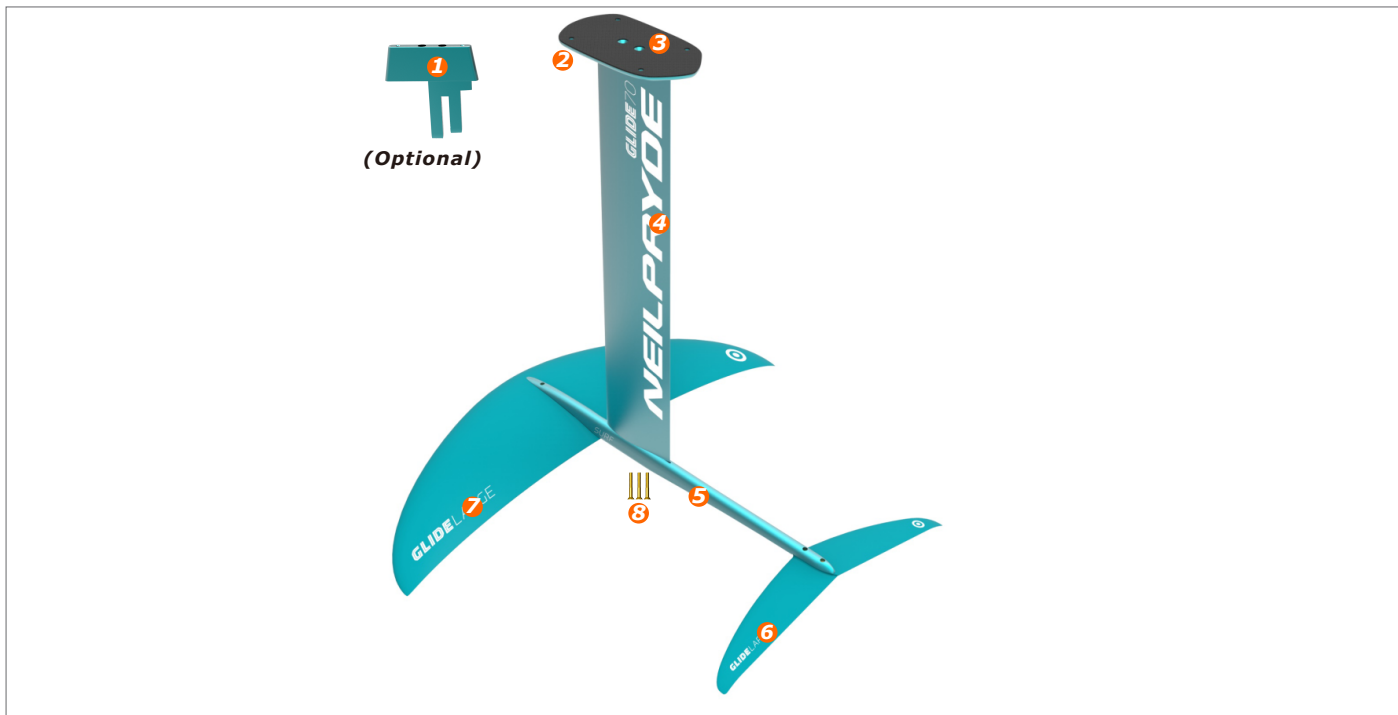

# GLIDE70 FOIL

Parts photo	Description	Product Code
 <b>(Optional)</b>	GLD ADAPTOR BOX GLIDE SURF	B0PF08FTASTDSTD
	FOIL ADAPTOR SURF PLATE GLIDE SURF	B0PF06SPASTDSTD
	FOIL RUBBER PAD GLIDE SURF	B0PF44RUBSTDSTD
	FOIL ALU MAST GLIDE SURF 70cm	B0PF10MSTSTD070
	FOIL ALU FUSELAGE GLIDE SURF 71cm	B0PF22FUSSTD071
	BACK WING GLIDE <i>LARGE</i>	B0PF32WIBSTD00L
	BACK WING GLIDE <i>SMALL</i>	B0PF32WIBSTD00S
	FRONT WING <i>LARGE</i>	B0PF30WIFSTD00L
	FRONT WING <i>MEDIUM</i>	B0PF30WIFSTD00M
	FRONT WING <i>SMALL</i>	B0PF30WIFSTD00S
	FRONT WING <i>X-LARGE</i>	B0PF30WIFSTD0XL
	FRONT WING <i>SLIM</i>	B0PF31WIFSTD00M
	GLD FOIL SCREWS FUSELAGE L,M,S,X-L GLD FOIL SCREWS FUSELAGE SLIM ONLY	B0PF50SCRSTDSTD B0PF51SCRSTDSTD