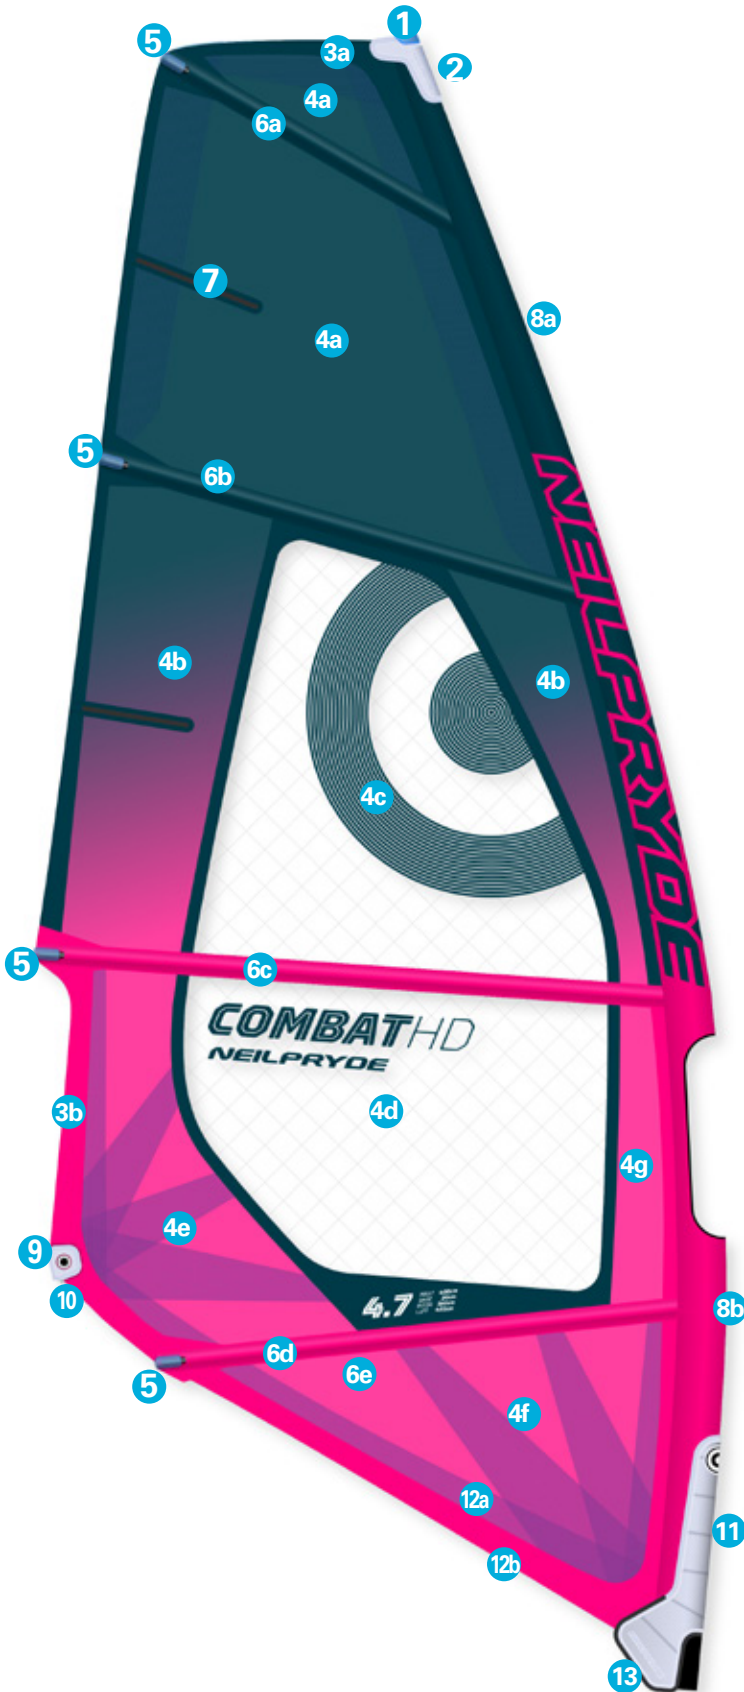

COMBAT HD

All Round Wave

	Material Description	Part Code	C2 HD Color
1	 Mast Plug Conical	BP830	
2	 Head Fairing	BPF AIR18H	
3a	 Mark-cloth (Adhesive Fabric)	BP18MC000	C3 Petrol
3b	 Mark-cloth (Adhesive Fabric)	BP18MC000	C1 Fuchsia
4a	 Assembled Head patch	BP18HPCTH	C1
4b	 V805 5mil X-ply	BP18XPD00	C3 Petrol
4c	 V312A 800D 5mil X-ply	BPFVE125S	
4d	 V312A 800D 5mil X-ply	BPFVE125S	
4e	 2018 Combat Clew patch	BP18CPCT0	C1
4f	 2018 Combat Tack patch	BP18TPCT0	C1
4g	 V811 X-ply	BP18XPE00	C1 Fuchsia
5a	 Clear Blue Bat-cam	BP18BCLB0	C1 Fuchsia/ C2 Yellow
5b	 Rod Batten Tension adjuster	BP801/2	
5c	 Shave Protector	BP5BATCHA	
6a	 Rod Batten M12 1000mm Batten End Cap P828	BPBM121B P828	
6b	 Rod Batten C3 1500mm Batten End Cap - angled end	BPBC32B BP834A	
6c	 Rod Batten R22 2000mm Batten End Cap - angled end	BPBR223B BP834A	
6d	 Rod Batten R52 Skinny 2000mm Batten End Cap - square end	BPBR52T3R BP834A	
6e	 Batten pocket Tetron material	BP18TET00	C1 Fuchsia C2 Yellow
7	 30cm fiberglass mini leech batten	BPFLBAT30	
8a	 Luff glide	BP18LG000	C3 Petrol
8b	 Luff glide	BP18LG000	C1 Fuchsia
9	 PG20 Clew Ring Set	BPCRS PG20	
10	 Clew EVA fairing	BPFCLE10CE	
11	 Tack Fairing	BPF AIR18T	
12a	 Seam protector piping	BP18FPLP0	C1 Fuchsia
12b	 Foot Piping	BP18FP000	C1 Fuchsia
13	 Tripple Roler Tack pulley	BPTF47	C2 Yellow