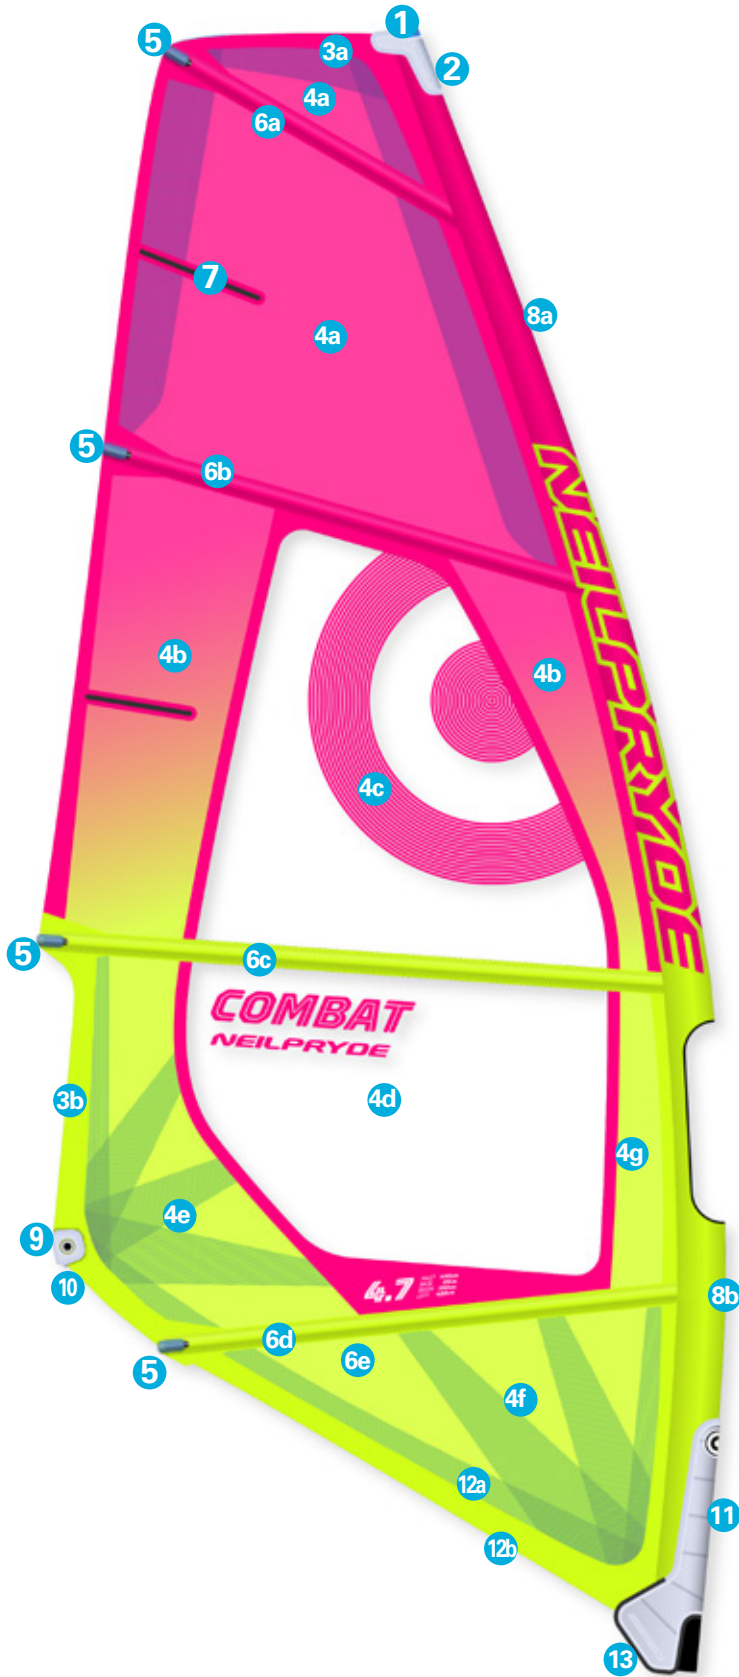

COMBAT

All Round Wave

	Material Description	Part Code	C1 Color
1	 Mast Plug Conical	BP830	
2	 Head Fairing	BPFAIR18H	
3a	 Mark-cloth (Adhesive Fabric)	BP18MC000	C1 Fuchsia
3b	 Mark-cloth (Adhesive Fabric)	BP18MC000	C2 Yellow
4a	 Assembled Head patch	BP18HPCT0	
4b	 V805 5mil X-ply	BP18XP000	C1 Fuchsia
4c	 Mono-Film 125	BPFKF125	
4d	 Mono-Film 188	BPFKF175	
4e	 2018 Combat Clew patch	BP18CPCT0	C1
4f	 2018 Combat Tack patch	BP18TPCT0	C1
4g	 V811 X-ply	BP18XE000	C1 Fuchsia
5a	 Clear Blue Bat-cam	BP18BCLB0	C1 Fuchsia C2 Yellow
5b	 Rod Batten Tension adjuster	BP801/2	
5c	 Shave Protector	BP5BATCHA	
6a	 Rod Batten M12 1000mm Batten End Cap P828	BPBM121B P828	
6b	 Rod Batten C3 1500mm Batten End Cap - angled end	BPBC32B BP834A	
6c	 Rod Batten R22 2000mm Batten End Cap - angled end	BPBR223B BP834A	
6d	 Rod Batten R52 Skinny 2000mm Batten End Cap - square end	BPBR52T3R BP834A	
6e	 Batten pocket Tetron material	BP18TET00	C1 Fuchsia C2 Yellow
7	 30cm fiberglass mini leech batten	BPFLBAT30	
8a	 Luff glide	BP18LG000	C1 Fuchsia
8b	 Luff glide	BP18LG000	C2 Yellow
9	 PG20 Clew Ring Set	BPCRSPPG20	
10	 Clew EVA fairing	BPFL10CE	
11	 Tack Fairing	BPFAIR18T	
12a	 Seam protector piping	BP18FPLP0	C2 Yellow
12b	 Foot Piping	BP18FP000	C2 Yellow
13	 Tripple Roler Tack pulley	BPTF47	C2 Yellow