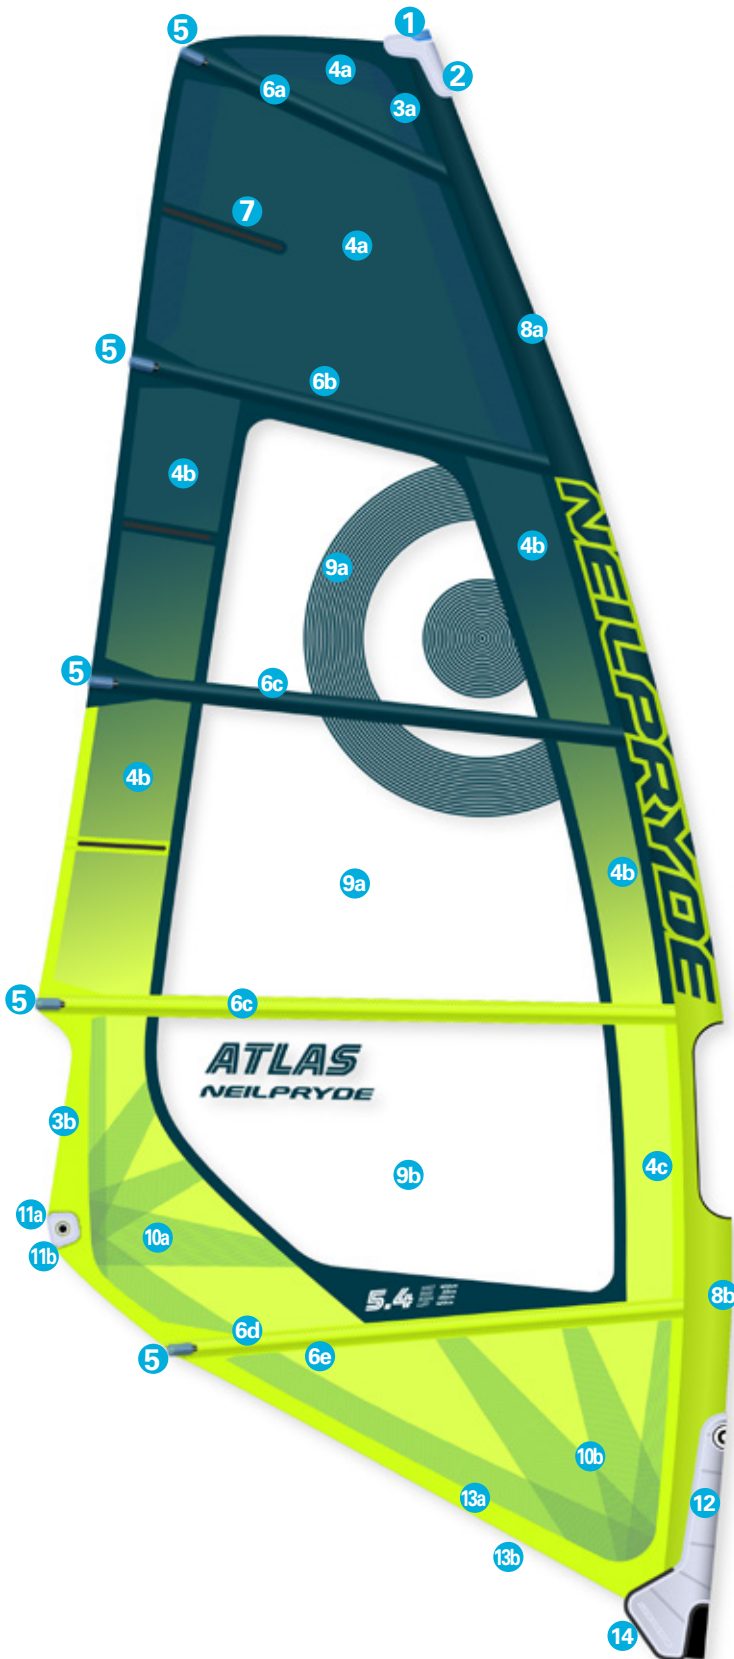

# ATLAS

Freewave

	Material Description	Part Code	C3 Color
1	 Mast Plug Conical	BP830	
2	 Head Fairing	BPAIR18H	
3a	 Mark-cloth (Adhesive Fabric)	BP18MC000	C3 Petrol
3b	 Mark-cloth (Adhesive Fabric)	BP18MC000	C2 Yellow
4a	 Assembled Head patch	BP18HPAT0	C1
4b	 V805 5mil 2D X-ply	BP18XPD00	C2 Yellow
4c	 V811 5mil 2D X-ply	BP18XPE00	C2 Yellow
5a	 Clear Blue Bat-cam	BP18BCLB0	C2 Yellow C3 Petrol
5b	 Rod Batten Tension adjuster	BP801/2	
5c	 Shave Protector	BP5BATCHA	
6a	 Rod Batten M12 1000mm Batten End Cap P828	BPBM121B P828	
6b	 Rod Batten C3 1500mm Batten End Cap - angled end	BPBC32B BP834A	
6c	 Rod Batten R22 2000mm Batten End Cap - angled end	BPBR223B BP834A	
6d	 Rod Batten R52 Skinny 2000mm Batten End Cap - square end	BPBR523R BP834B	
6e	 Batten pocket Tetron material	BP18TET00	C2 Yellow C3 Petrol
7	 30cm fiberglass mini leech batten	BPFLBAT30	
8a	 Luff glide	BP18LG000	C3 Petrol
8b	 Luff glide	BP18LG000	C2 Yellow
9a	 Mono-Film 125	BPFKF125	
9b	 Mono-Film 188	BPFKF175	
10a	 2018 assemble clew patch	BP18CPAT0	C1
10b	 2018 assemble tack patch	BP18TPAT0	C1
11a	 PG20 Clew Ring Set	BPCRSPG20	
11b	 Clew EVA fairing	BPFC10CE	
12	 Tack Fairing	BPAIR18T	
13a	 Seam protector piping	BP18FPLP0	C2 Yellow
13b	 Foot Piping	BP18FP000	C2 Yellow
14	 Tripple Roler Tack pulley	BPTF47	

Please order spare parts through your local NeilPryde Dealer.

**NEILPRYDE**