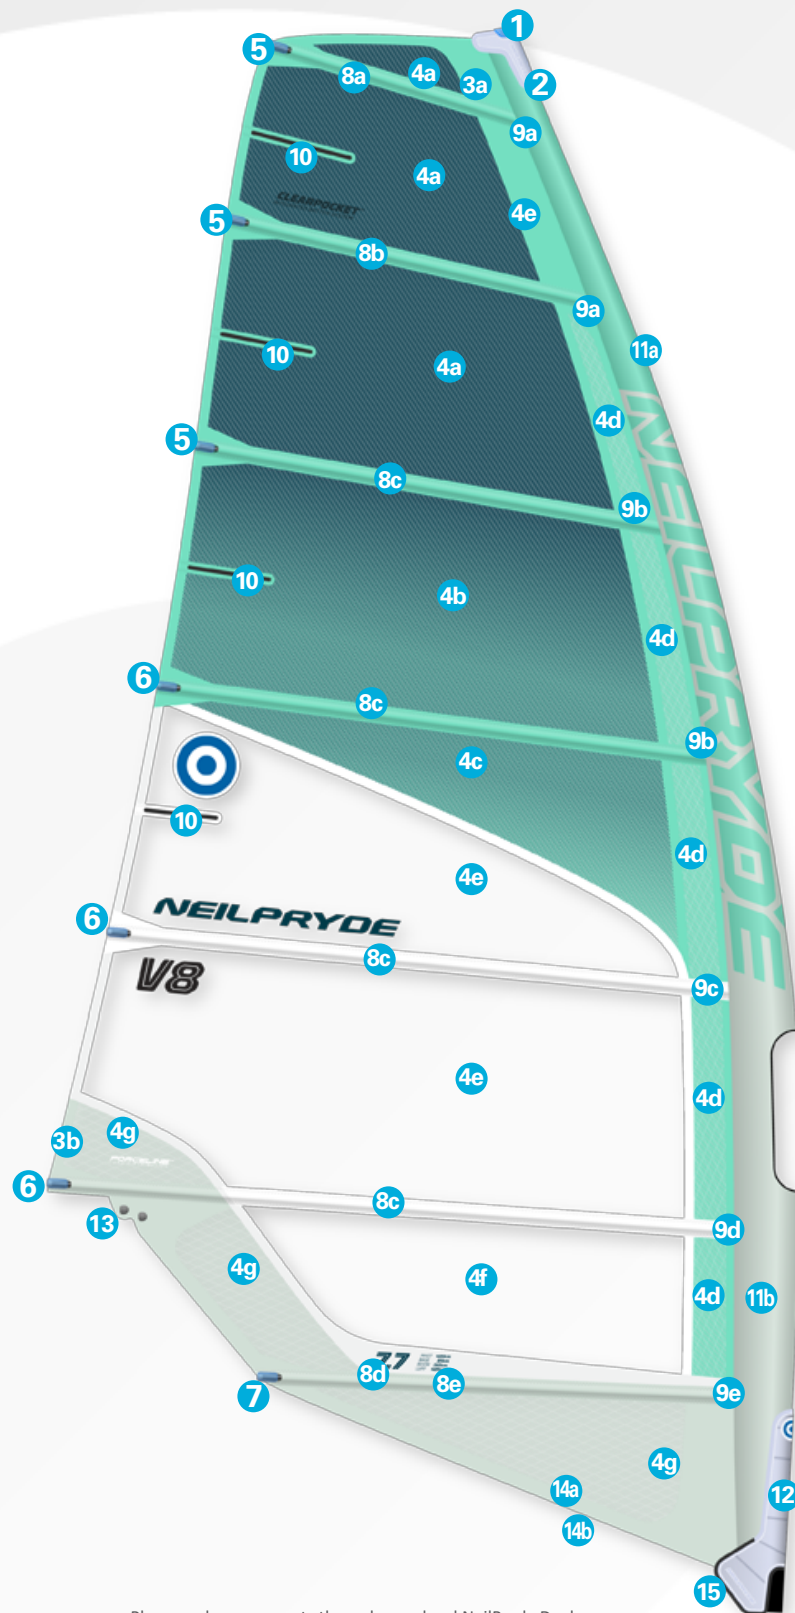

Twin-Cam Performance Free Ride

Please order spare parts through your local NeilPryde Dealer.

	Material Description	Part Code	C3 Color
1	Mast Plug Conical	BP830	
2	Head Fairing	BPFAIR18H	
3a	Mark-cloth (Adhesive Fabric)	B9PSMC000	C5, 3375C
3b	Mark-cloth (Adhesive Fabric)	B9PSMC000	C6, 621C
4a	V908A printed 4mil film	B9PSRPF0A	C2, 548C
4b	V908B printed 4mil film	B9PSRPF0B	C2, 548C
4c	V908C printed 4mil film	B9PSRPF0C	C2, 3375C
4d	V907 5mil 2D X-ply	B9PSXPA00	C3, 3375C
4e	Mono film 125	BPFKF125	
4f	Mono film 188	BPFKF175	
4g	V911 5mil 2D X-ply printed	B9PSXPB00	C3, 621C
5	Clear Blue Mini Bat-cam Mini batcam tube with tube screw 300C blue batten chafe protectors S	B9PSBCSA0 BP13BCSTU BP13BCPS	C5, 3375C
6	Clear Blue Bat-cam Bat Cam Tube Screw Set 300C blue batten chafe protectors L	B9PSBCLA0 BP871/2 BP13BCPL	C5 / C6
7	Clear Blue Bat-cam Rod Batten Tension adjuster 300C blue batten chafe protectors L	B9PSBCLA0 BP801/2 BP13BCPL	C5 / C6
8a	FL414 tube batten 1400mm 4mm Mini Head Batten - 1 meter	BPTUBF414 BPHEADBAT	
8b	FL414 tube batten 1400mm	BPTUBF414	
8c	505 Tube batten 1900mm Oval batten C4 1000mm PVC Shrink Tube 17mm	BPTUB505 BPBC41G BPSHRIN17	
8d	Rod Batten R52 Skinny 2000mm	BPBR52T3R	
8e	Batten pocket Tetron material	B9PSTET00	C5, 3375C C6, 621C
9a	Batten Ferrule with pin for Flexhead	BP874	
9b	Batten End Cap - angled end	BP834A	
9c	Twin Cam S complete sets	BPTCAMSC	
9d	Twin Cam L complete sets	BPTCAMLC	
9e	Batten End Cap - square end	BP834B	
10	40cm fiberglass mini leech batten	BPFLBAT40	
11a	Luff glide	B9PSLG000	C5, 3375C
11b	Luff glide	B9PSLG000	C6, 621C
12	Tack Fairing	B9PSFA19T	C1
13	PG20 Clew Ring Set	BPCRSPG20	
14a	Seam protector piping	B9PSFPLP0	C6, 621C
14b	Foot Piping	B9PSFP000	C6, 621C
15	Tripple Roler Tack pulley	BPTF47	