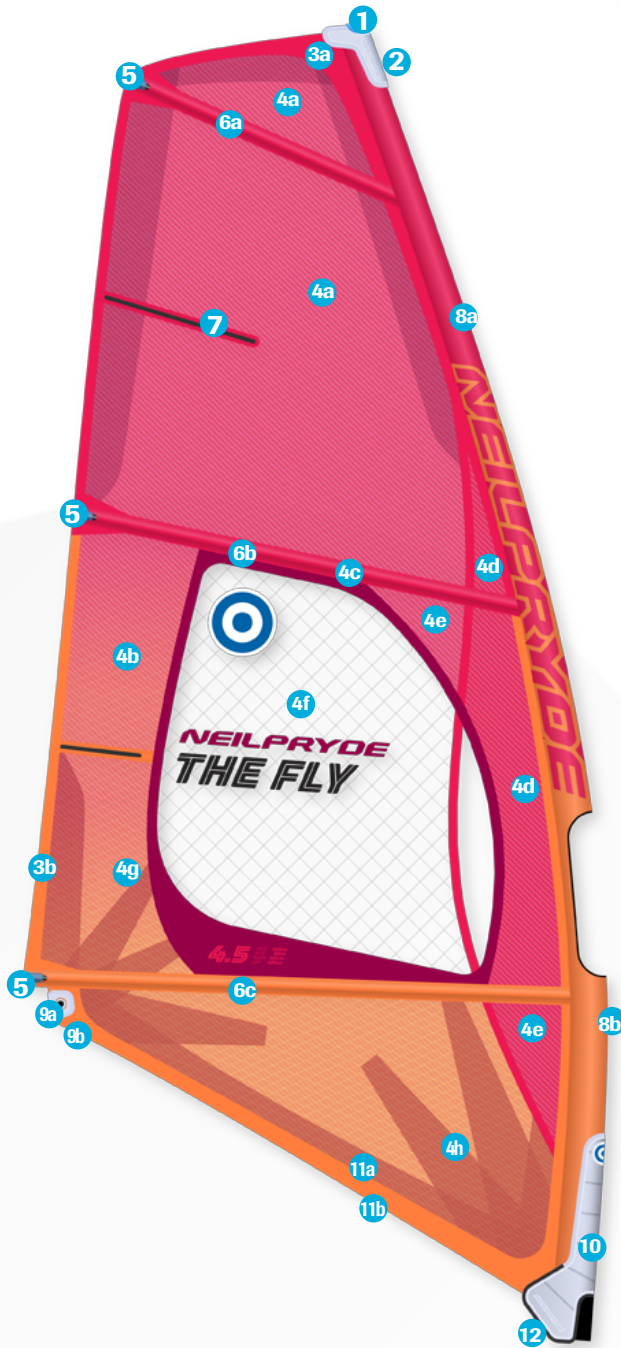

THE FLY

Down The Line Wave

2019

Please order spare parts through your local NeilPryde Dealer.

	Material Description	Part Code	C2 Color
1	 Mast Plug Conical	BP830	
2	 Head Fairing	BPFAIR18H	
3a	 Mark-cloth (Adhesive Fabric)	B9PSMC000	C3, Pink
3b	 Mark-cloth (Adhesive Fabric)	B9PSMC000	C4, 164C
4a	 2019 Fly Head patch	B9PSHPFLO	C2
4b	 V906 5mil 2D X-ply	B9PSXPE00	C2 Pink
4c	 Batten pocket Tetron material	B9PSTET00	C3, Pink C4, 164C
4d	 Tetron material printed	B9PSTET00	C3, Pink C4, 164C
4e	 V905 5mil 2D X-ply	B9PSXPD00	C2 Pink
4f	 X-PLY 125S	BPFVE125S	
4g	 2019 Fly Clew patch	B9PSCPFL0	C2
4h	 2019 Fly Tack patch	B9PSTPFL0	C2
5a	 Clear Blue Bat-cam	B9PSBCLB0	C3 / C4
5b	 Rod Batten Tension adjuster	BP801/2	
5c	 Shave Protector	BP5BATCHA	
6a	 Rod Batten M12 1000mm Batten End Cap P828	BPBM121B BP828	
6b	 Rod Batten C3 1500mm Batten End Cap P828	BPBC32B BP828	
6c	 Rod Batten R22 2000mm Batten End Cap P828	BPBR223B BP828	
7	 30cm fiberglass mini leech batten	BPFLBAT30	
8a	 2019 Collection Luffglide	B9PSLG000	C3, Pink
8b	 2019 Collection Luffglide	B9PSLG000	C4, 164C
9a	 PG20 Clew Ring Set	BPCRSPG20	
9b	 Clew EVA fairing	BPFCL10CE	
10	 Tack Fairing	BPFAIR18T	
11a	 Seam protector piping	B9PSFPLP0	C2, 164C
11b	 Foot Piping	B9PSFP000	C2, 164C
12	 Tripple Roler Tack pulley	BPTF47	

NEILPRYDE