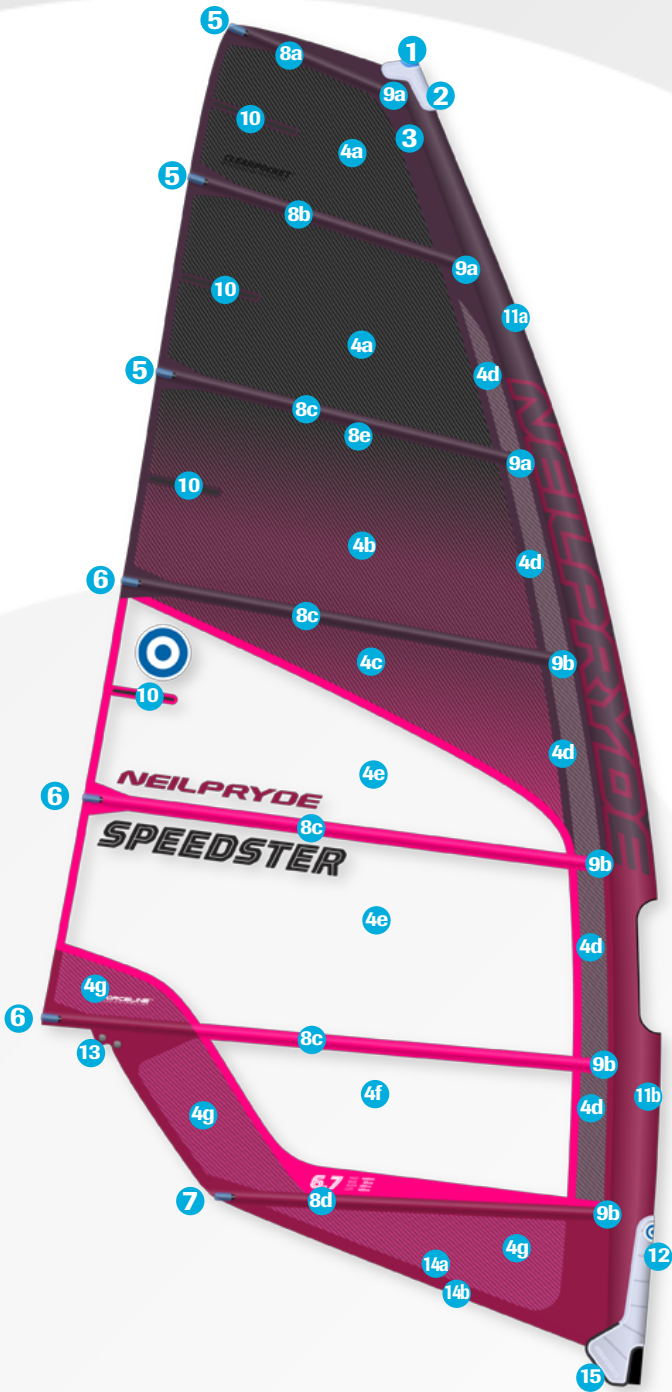

# SPEEDSTER

2019

No-Cam Freeride Sport

Please order spare parts through your local NeilPryde Dealer.

	Material Description	Part Code	C1 Color
1	 Mast Plug Conical	BP830	
2	 Head Fairing	BPFAR18H	
3	 Mark-cloth (Adhesive Fabric)	B9PSMC000	C1 Grape C7 Fuchsia
4a	 V815A printed 4mil film	B9PSRPF0D	C1
4b	 V815B printed 4mil film	B9PSRPF0E	C1
4c	 V815C printed 4mil film	B9PSRPF0F	C1
4d	 V907 5mil 2D X-ply	B9PSXPA00	C1
4e	 Mono film 125	BPFKF125	
4f	 Mono film 188	BPFKF175	
4g	 V911 5mil 2D X-ply printed	B9PSXPB00	C1 Red
5	 Clear Blue Mini Bat-cam  Mini batcam tube with tube screw  300C blue batten chafe protectors S	B9PSBCSA0 BP13BCSTU BP13BCPS	C1 Grape
6	 Clear Blue Bat-cam  Bat Cam Tube Screw Set  300C blue batten chafe protectors L	B9PSBCLA0 BP871/2 BP13BCPL	C1 Grape/ C2 Vine
7	 Clear Blue Bat-cam  Rod Batten Tension adjuster  300C blue batten chafe protectors L	B9PSBCLA0 BP801/2 BP13BCPL	C1 Grape/ C2 Vine
8a	 FL414 tube batten 1400mm  4mm Mini Head Batten - 1 meter	BPTUBF414 BPHEADBAT	
8b	 FL414 tube batten 1400mm	BPTUBF414	
8c	 505 Tube batten 1900mm  Oval batten C4 1000mm  PVC Shrink Tube 17mm	BPTUB505 BPBC41G BPSHRIN17	
8d	 Rod Batten R52 Skinny 2000mm	BPBR52T3R	
8e	 Batten pocket Tetron material	B9PSTET00	C1 Grape C7 Fuchsia
9a	 Batten Ferrule with pin for Flexhead	BP874	
9b	 Batten End Cap P828	BP828	
10	 40cm fiberglass mini leech batten	BPFLBAT40	
11a	 Luff glide	B9PSLG000	C1 Grape
11b	 Luff glide	B9PSLG000	C2 Vine Red
12	 Tack Fairing	B9PSFA19T	C1
13	 PG20 Clew Ring Set	BPCRSPG20	
14a	 Seam protector piping	B9PSFPLP0	C1 Vine Red
14b	 Foot Piping	B9PSFP000	C1 Vine Red
15	 Tripple Roler Tack pulley	BPTF47	

NEILPRYDE