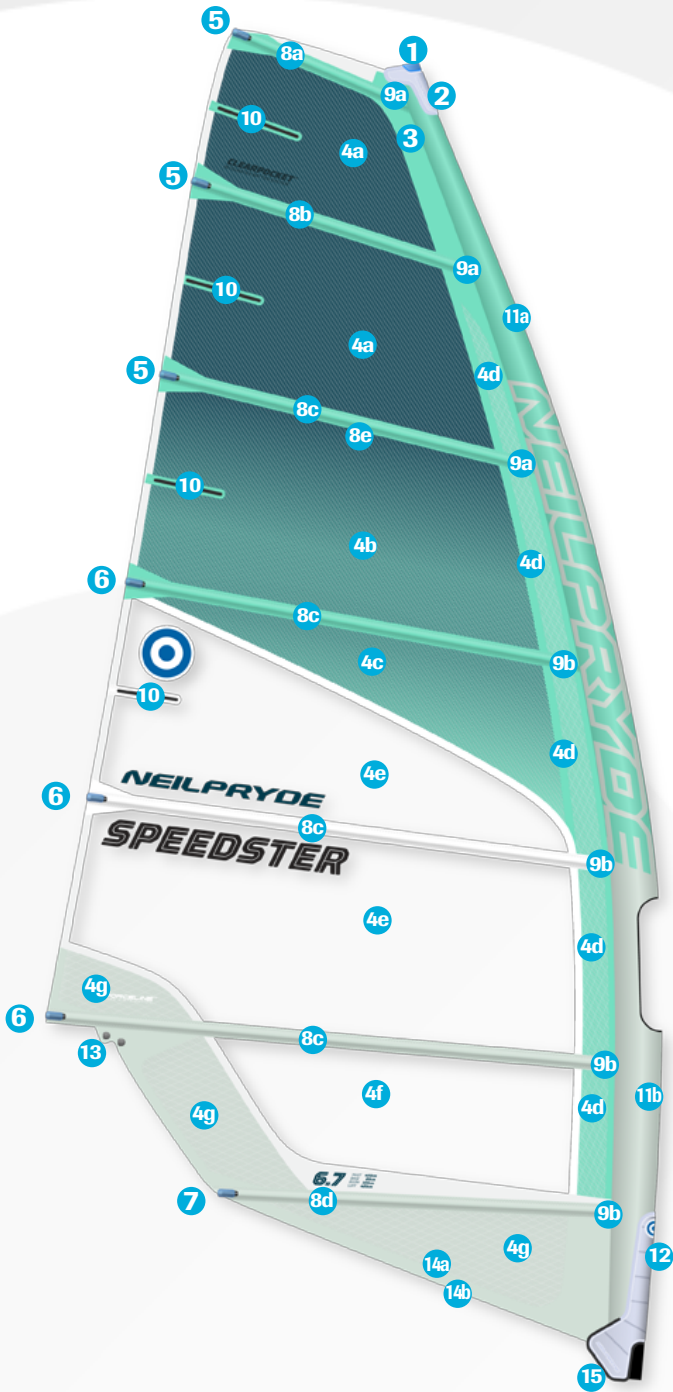

SPEEDSTER

2019

No-Cam Freeride Sport

Please order spare parts through your local NeilPryde Dealer.

	Material Description	Part Code	C3 Color
1	 Mast Plug Conical	BP830	
2	 Head Fairing	BPFAR18H	
3	 Mark-cloth (Adhesive Fabric)	B9PSMC000	C1 Grape C7 Fuchsia
4a	 V908A printed 4mil film	B9PSRPF0A	C2, 548C
4b	 V908B printed 4mil film	B9PSRPF0B	C2, 548C
4c	 V908C printed 4mil film	B9PSRPF0C	C2, 3375C
4d	 V907 5mil 2D X-ply	B9PSXPA00	C3, 3375C
4e	 Mono film 125	BPFKF125	
4f	 Mono film 188	BPFKF175	
4g	 V911 5mil 2D X-ply printed	B9PSXPB00	C3, 621C
5	 Clear Blue Mini Bat-cam  Mini batcam tube with tube screw  300C blue batten chafe protectors S	B9PSBCSA0 BP13BCSTU BP13BCPS	C5, 3375C
6	 Clear Blue Bat-cam  Bat Cam Tube Screw Set  300C blue batten chafe protectors L	B9PSBCLA0 BP871/2 BP13BCPL	C5 / C6
7	 Clear Blue Bat-cam  Rod Batten Tension adjuster  300C blue batten chafe protectors L	B9PSBCLA0 BP801/2 BP13BCPL	C6
8a	 FL414 tube batten 1400mm  4mm Mini Head Batten - 1 meter	BPTUBF414 BPHEADBAT	
8b	 FL414 tube batten 1400mm	BPTUBF414	
8c	 505 Tube batten 1900mm  Oval batten C4 1000mm  PVC Shrink Tube 17mm	BPTUB505 BPBC41G BPSHRIN17	
8d	 Rod Batten R52 Skinny 2000mm	BPBR52T3R	
8e	 Batten pocket Tetron material	B9PSTET00	C5, 3375C C6, 621C
9a	 Batten Ferrule with pin for Flexhead	BP874	
9b	 Batten End Cap P828	BP828	
10	 40cm fiberglass mini leech batten	BPFLBAT40	
11a	 Luff glide	B9PSLG000	C5, 3375C
11b	 Luff glide	B9PSLG000	C6, 621C
12	 Tack Fairing	B9PSFA19T	C1
13	 PG20 Clew Ring Set	BPCRSFG20	
14a	Seam protector piping	B9PSFPLP0	C6, 621C
14b	Foot Piping	B9PSFP000	C6, 621C
15	Triple Roler Tack pulley	BPTF47	

NEILPRYDE