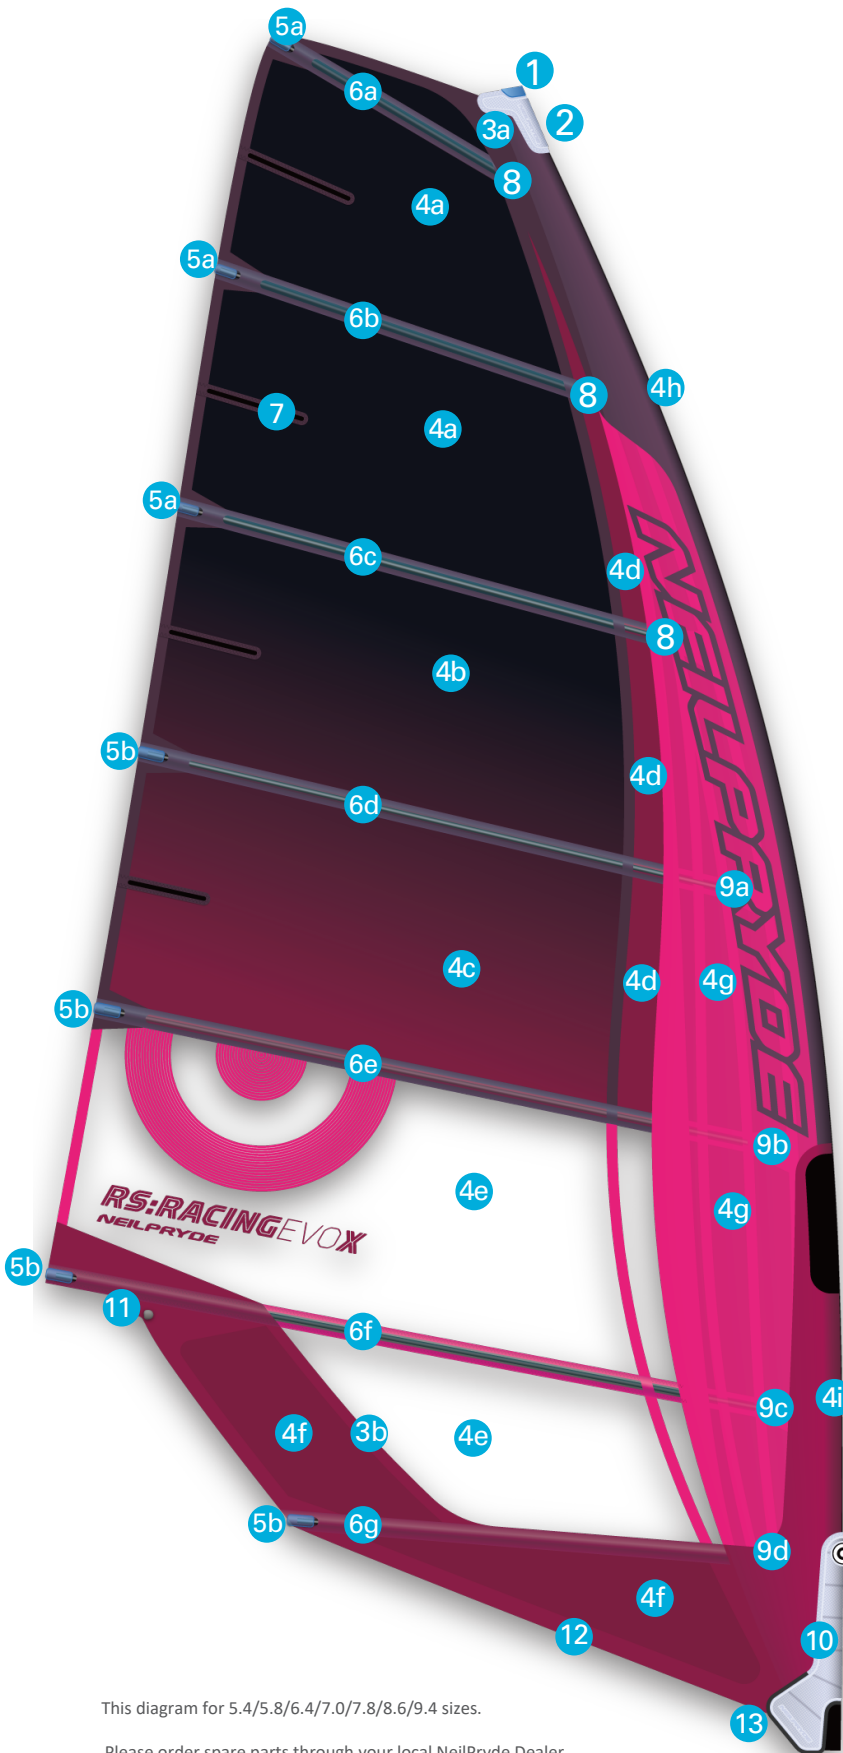

RS:RACINGEVOX PRO RACING

	Material Description	Part Code	Color
1	Mast Plug Conical	BP830	
2	Head Fairing	BPFAIR18H	
3a	Mark-cloth (Adhesive Fabric)	B9PSMC000	C1 Grape
3b	Mark-cloth (Adhesive Fabric)	B9PSMC000	C2 Vine Red
4a	V815A printed 4mil Film	B9PSRPF0D	C1 Black
4b	V815B printed 4mil Film	B9PSRPF0E	C1
4c	V815C printed 4mil Film	B9PSRPF0F	C1
4d	V816 printed 5mil Film	B9PSRPF0G	C1
4e	125 Mono Film	BPFKF125	
4f	V818 X-ply 5mil 3D	B9PSXPG00	C1
4g	V817 printed 4mil X-ply	B9PSXPF00	C1
4h	71830 Tetron material	B9PSTET00	C2, 221C
4i	Luffglide 8083	B9PSLG000	C2, 221C
5a	Clear Blue Mini Bat-cam	B9PSBCSA0	C1, 5185C
	Mini batcam tube with tube screw	BP13BCSTU	
	300C blue batten chafe protectors S	BP13BCPS	
5b	clear Blue Bat-cam	B9PSBCLA0	C1, 5185C
	Bat Cam Tube Screw Set	BP871/2	C2, 221C
	300C blue batten chafe protectors L	BP13BCPL	
6a	FL414 tube batten 1400	BPTUBF414	
6b	FL414 tube batten 1400	BPTUBF414	
6c	CB414 tube batten 1800	BPTUBF414C	
6d	Oval batten C4 1000mm	BPBC41G	
	CB505 tube batten 1900mm	BPRSBATUB	
6e	Oval batten C4 1000mm	BPBC41G	
	FL505 tube batten 1900mm	BPTUB505	
6f	Oval batten C4 1000mm	BPBC41G	
	FL505 tube batten 1900mm	BPTUB505	
6g	Oval batten C4 1000mm	BPBC41G	
	FL414 tube batten 1400	BPTUBF414	
7	40cm Fiberglass mini leech batten	BPFLBAT40	
8	Batten end cap	BP874	
9a	Ultra Cam A complete set	BPUCAMS0C(for 5.4 & 5.8)/ BPUCAMSAC(for 6.4 to 9.4)	
9b	Ultra Cam B complete set	BPUCAM-M0(for 5.4 & 5.8)/ BPUCAMBC(for 6.4 to 9.4)	
9c	BPUCAM B-body with C-bridge	BPUCAM-M0(for 5.4 & 5.8)/ BPUCAMCC(C3 for 6.4 to 9.4)	
9d	Ultra Cam short D complete set	BPUCAMS0C(for 5.4 & 5.8)/ BPUCAMSDC(D2 for 6.4 to 9.4)	
10	Tack Fairing	B9PSFA19T	C1
11	Clew Loopsters	BP16LPST0	
12	Foot Piping	B9PSFP000	C1 Vine Red
13	Tripple Roler Tack pulley	BPTF47	

This diagram for 5.4/5.8/6.4/7.0/7.8/8.6/9.4 sizes.

Please order spare parts through your local NeilPryde Dealer.