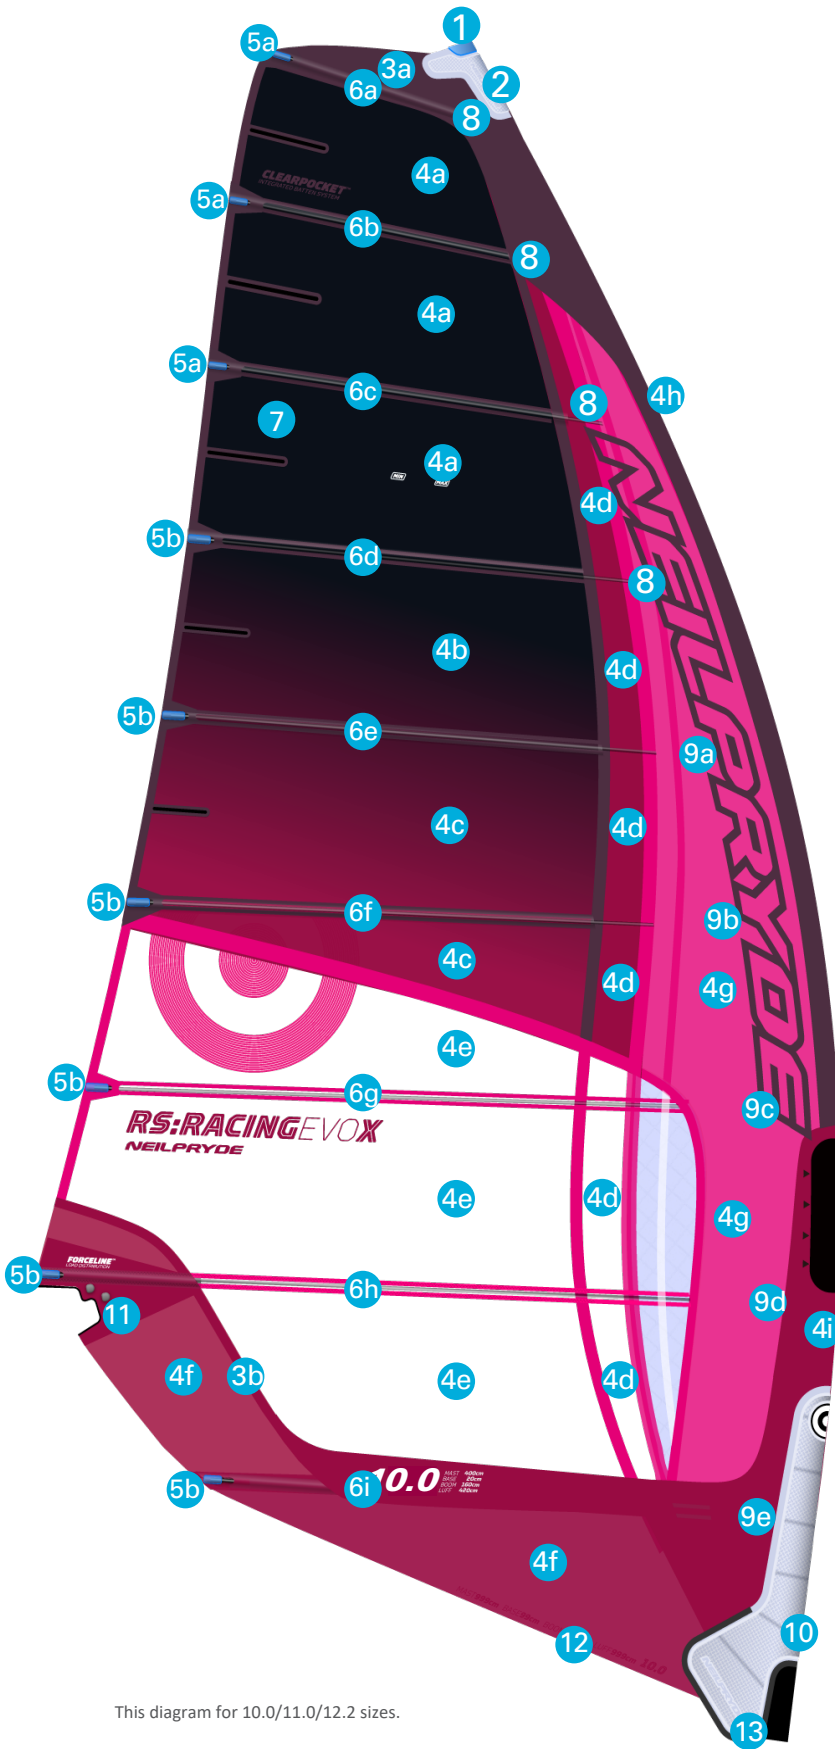

# RS:RACING VOX PRO RACING

This diagram for 10.0/11.0/12.2 sizes.

Please order spare parts through your local NeilPryde Dealer.

	Material Description	Part Code	Color
1	 Mast Plug Conical	BP830	
2	 Head Fairing	BPAIR18H	
3a	 Mark-cloth (Adhesive Fabric)	B9PSMC000	C1 Grape
3b	 Mark-cloth (Adhesive Fabric)	B9PSMC000	C2 Vine Red
4a	 V815A printed 4mil Film	B9PSRPF0D	C1 Black
4b	 V815B printed 4mil Film	B9PSRPF0E	C1
4c	 V815C printed 4mil Film	B9PSRPF0F	C1
4d	 V816 printed 5mil Film	B9PSRPF0G	C1
4e	 125 Mono Film	BPFKF125	
4f	 V818 X-ply 5mil 3D	B9PSXPG00	C1
4g	 V817 printed 4mil X-ply	B9PSXPF00	C1
4h	 71830 Tetron material	B9PSTET00	C2, 221C
4i	 Luffglide 8083	B9PSLG000	C2, 221C
5a	 Clear Blue Mini Bat-cam	B9PSBCSA0	C1, 5185C
	 Mini batcam tube with tube screw	BP13BCSTU	
	 300C blue batten chafe protectors S	BP13BCPS	
5b	 clear Blue Bat-cam	B9PSBCLA0	C1, 5185C
	 Bat Cam Tube Screw Set	BP871/2	C2, 221C
	 300C blue batten chafe protectors L	BP13BCPL	
6a	 FL414 tube batten 1400	BPTUBF414	
6b	 FL414 tube batten 1400	BPTUBF414	
6c	 CB414 tube batten 1800	BPTUBF414C	
6d	 FL414 tube batten 1400	BPTUBF414	
	 CB505 tube batten 1900mm	BPRSBATUB	
6e	 Oval batten C4 1000mm	BPBC41G	
	 FL414 tube batten 1400	BPTUBF414	
	 FL505 tube batten 1900mm	BPTUB505	
6g	 Oval batten C4 1000mm	BPBC41G	
	 FL414 tube batten 1400	BPTUBF414	
	 FL505 tube batten 1900mm	BPTUB505	
6h	 Oval batten C4 1000mm	BPBC41G	
6i	 Oval batten C4 1000mm	BPBC41G	
	 FL414 tube batten 1400	BPTUBF414	
7	 40cm Fiberglass mini leech batten	BPFLBAT40	
8	 Batten end cap	BP874	
9a	 Ultra Cam A complete set	BPUCAMSAC	
9b	 Ultra Cam B complete set	BPUCAMBC	
9c	 Ultra Cam B complete set	BPUCAMBC	
9d	 Ultra Cam C complete set	BPUCAMCC	
9e	Ultra Cam D3 complete set	BPUCAMSDC	
10	Tack Fairing	B9PSFA19T	C1
11	Clew Loopsters	BP16LPST0	
12	Foot Piping	B9PSFP000	C1 Vine Red
13	Tripple Roler Tack pulley	BPTF47	