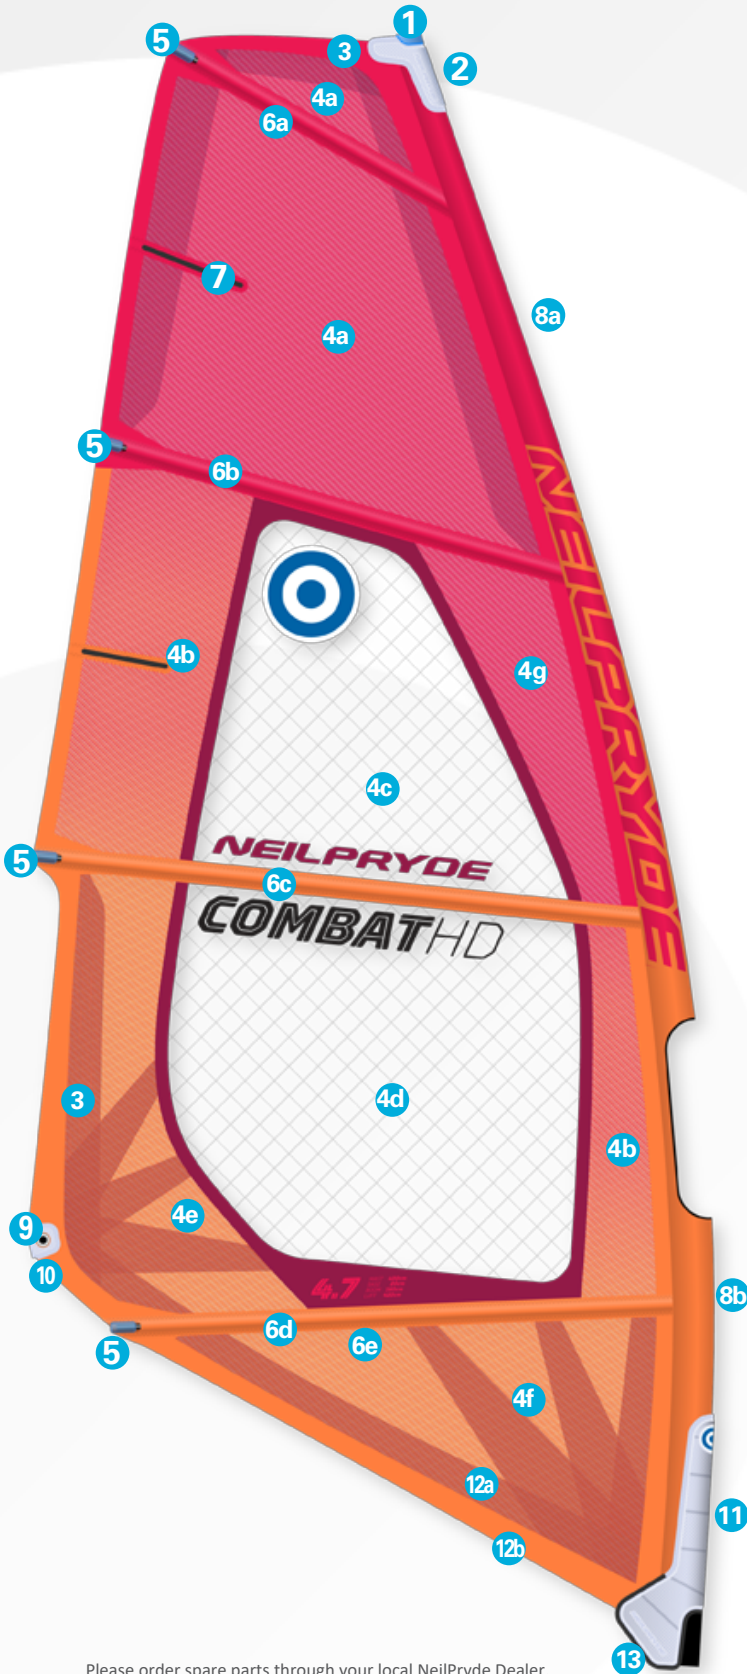

COMBAT HD *Red*

2019

All Round Wave

Please order spare parts through your local NeilPryde Dealer.

	Material Description	Part Code	C2 Color
1	 Mast Plug Conical	BP830	
2	 Head Fairing	BPFAIR18H	
3	 Mark-cloth (Adhesive Fabric)	B9PSMC000	C3, 812C C4, 164C
4a	 Assembled Head patch	B9PSHPCT0	C2, P03
4b	 V906 5mil 2D X-ply with 500D	B9PSXPE00	C2, 812C
4c	 X-PLY 125S	BPFVE125S	
4d	 X-PLY 125S	BPFVE125S	
4e	 2019 Combat Clew Patch	B9PSCPCTH	C2, 221C
4f	 2019 Combat Tack Patch	B9PSTPCTH	C2, 221C
4g	 V905 5mil 2D X-ply with 500D	B9PSXPD00	C2, 812C
5a	 Clear Blue Bat-cam	B9PSBCLB0	C3, 812C C4, 164C
5b	 Rod Batten Tension adjuster	BP801/2	
5c	 Shave Protector	BP5BATCHA	
6a	 Rod Batten M12 1000mm Batten End Cap P828	BPBM121B BP828	
6b	 Rod Batten C3 1500mm Batten End Cap P828	BPBC32B BP828	
6c	 Rod Batten R22 2000mm Batten End Cap P828	BPBR223B BP828	
6d	 Rod Batten R52 Skinny 2000mm Batten End Cap P828	BPBR52T3R BP828	
6e	 Batten pocket Tetron material	B9PSTET00	C3, 812C C4, 164C
7	 30cm fiberglass mini leech batten	BPFLBAT30	
8a	 2019 Collection Luffglide	B9PSLG000	C3, 812C
8b	 2019 Collection Luffglide	B9PSLG000	C4, 164C
9	 PG20 Clew Ring Set	BPCRS PG20	
10	 Clew EVA fairing	BPFL10CE	C1
11	 Tack Fairing	B9PSFA19T	C1
12a	 Seam protector piping	B9PSFPLP0	C2, 164C
12b	 Foot Piping	B9PSFP000	C2, 164C
13	 Tripple Roler Tack pulley	BPTF47	

NEILPRYDE