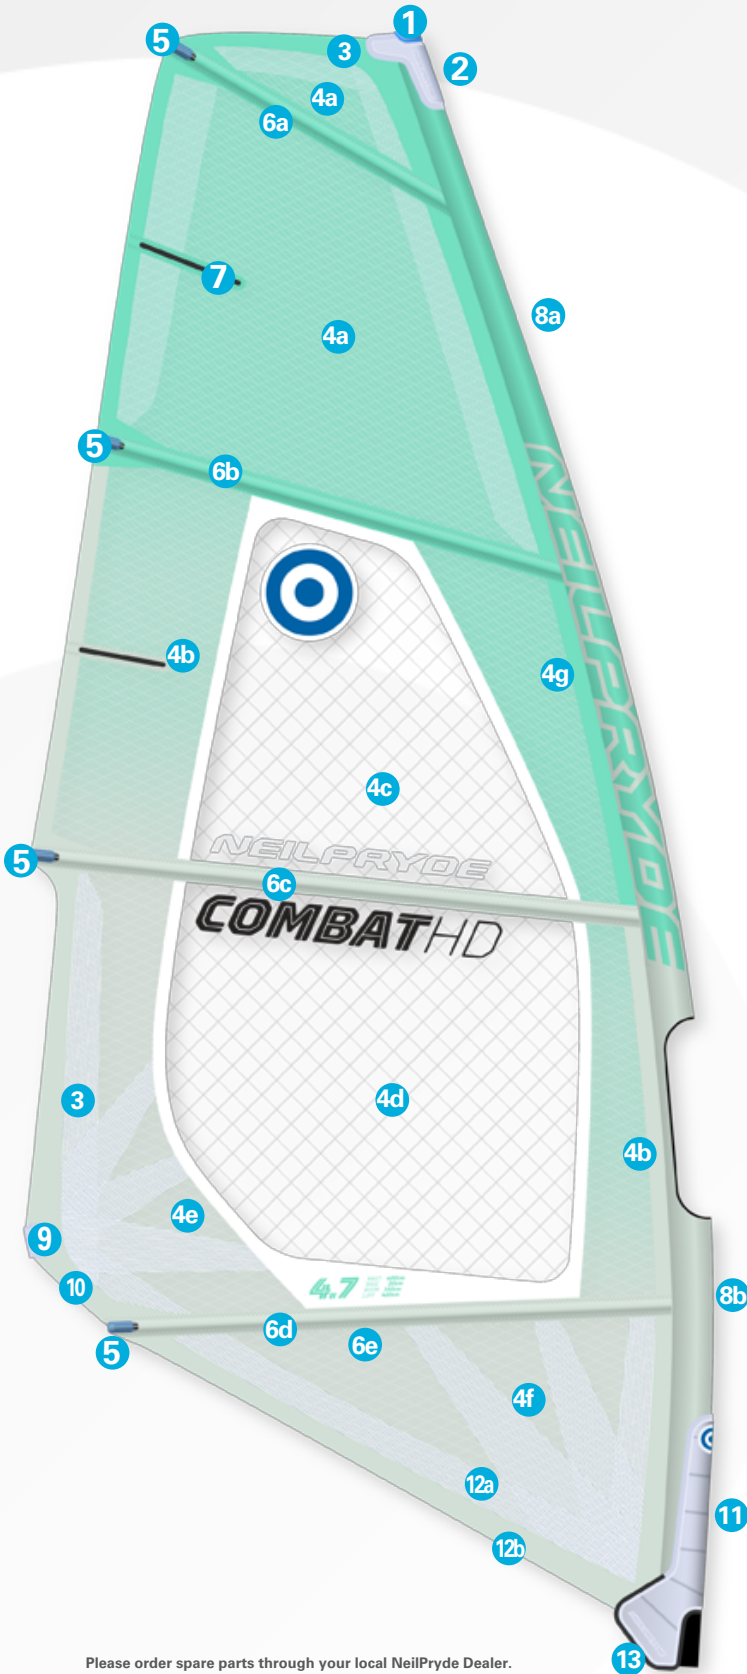

COMBAT HD *mint*

All Round Wave

2019

Please order spare parts through your local NeilPryde Dealer.

| | Material Description | Part Code | C3 Color |
|-----|---|--------------------|-----------------------|
| 1 |  Mast Plug Conical | BP830 | |
| 2 |  Head Fairing | BPFAIR18H | |
| 3 |  Mark-cloth (Adhesive Fabric) | B9PSMC000 | C5, 3375C C6, 621C |
| 4a |  Assembled Head patch | B9PSHPCT0 | C1 |
| 4b |  V906 5mil 2D X-ply with 500D | B9PSXPE00 | C3, 3375C |
| 4c |  X-PLY 125S | BPFVE125S | |
| 4d |  X-PLY 125S | BPFVE125S | |
| 4e |  2019 Combat Clew Patch | B9PSCPCT0 | C1 |
| 4f |  2019 Combat Tack Patch | B9PSTPCT0 | C1 |
| 4g |  V905 5mil 2D X-ply with 500D | B9PSXPD00 | C3, 3375C |
| 5a |  Clear Blue Bat-cam | B9PSBCLB0 | C5, 3375C C6, 621C |
| 5b |  Rod Batten Tension adjuster | BP801/2 | |
| 5c |  Shave Protector | BP5BATCHA | |
| 6a |  Rod Batten M12 1000mm Batten End Cap P828 | BPBM121B BP828 | |
| 6b |  Rod Batten C3 1500mm Batten End Cap P828 | BPBC32B BP828 | |
| 6c |  Rod Batten R22 2000mm Batten End Cap P828 | BPBR223B BP828 | |
| 6d |  Rod Batten R52 Skinny 2000mm Batten End Cap P828 | BPBR52T3R BP828 | |
| 6e |  Batten pocket Tetron material | B9PSTET00 | C5, 3375C C6, 621C |
| 7 |  30cm fiberglass mini leech batten | BPFLBAT30 | |
| 8a |  2019 Collection Luffglide | B9PSLG000 | C5, 3375C |
| 8b |  2019 Collection Luffglide | B9PSLG000 | C6, 621C |
| 9 |  PG20 Clew Ring Set | BPCRSFG20 | |
| 10 |  Clew EVA fairing | BPFL10CE | C1 |
| 11 |  Tack Fairing | B9PSFA19T | C1 |
| 12a |  Seam protector piping | B9PSFPLP0 | C3, 621C |
| 12b |  Foot Piping | B9PSFP000 | C3, 621C |
| 13 |  Tripple Roler Tack pulley | BPTF47 | |

NEILPRYDE