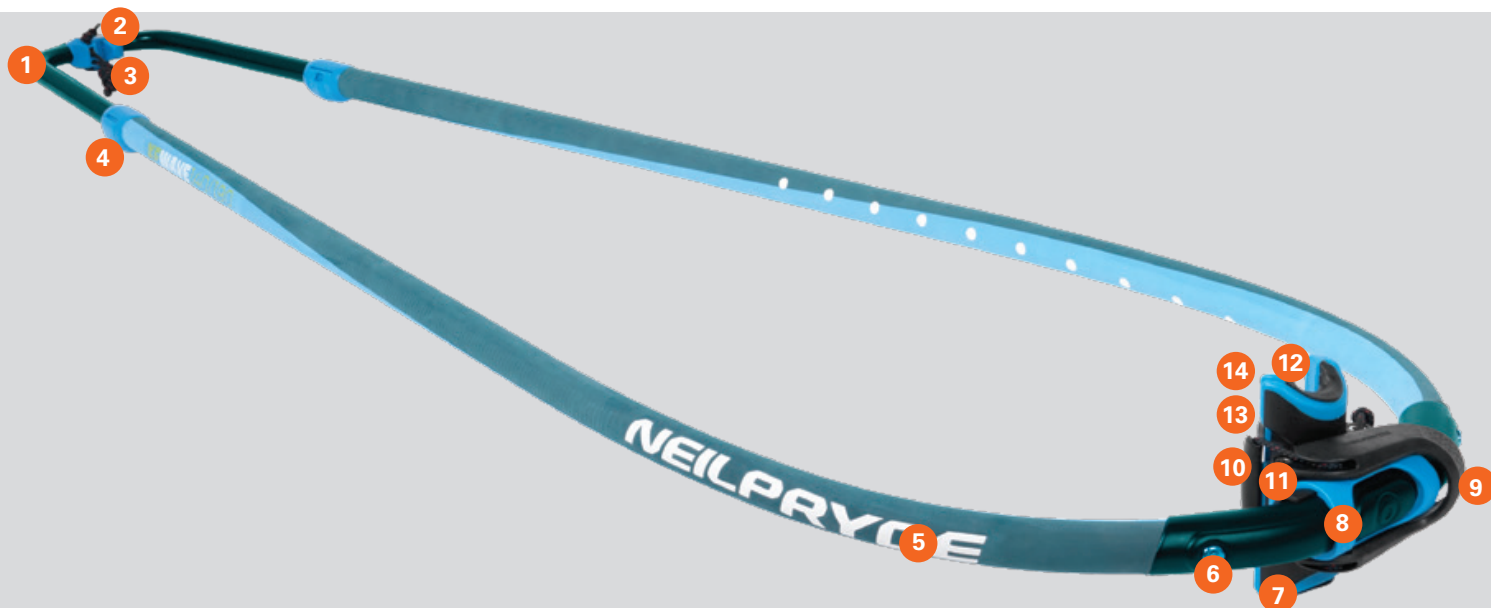

FORGED ALUMINIUM BOOM

Picture	Parts Description	140-190	160-220	175-225	200-250
	XF Boom Tail	B8BP38TAL0XF140	B8BP38TAL0XF160	B8BP38TAL0XF175	B8BP38TAL0XF200
	Tail pulley clamp	-	-	B8BP18TPC000STD	B8BP18TPC000STD
	2018 Alu boom tail fitting	B8BP12TFT000STD	B8BP12TFT000STD	B8BP12TFT000STD	B8BP12TFT000STD
	Outhaul rope, Marlow	B8BP34ROH000000	B8BP34ROH000000	B8BP34ROH000000	B8BP34ROH000000
	Trim Lock, 001 Blue	B8BP36TRL000028	B8BP36TRL000028	B8BP36TRL000030	B8BP36TRL000030
	XF Boom EVA Grip	B8BP40GRP0XF140	B8BP40GRP0XF160	B8BP40GRP0XF175	B8BP40GRP0XF200
	NP bulleye logo badge	B8BP16BLG000STD	B8BP16BLG000STD	B8BP16BLG000STD	B8BP16BLG000STD
	Plastic VT-joint	B8BP32VTJ000000	B8BP32VTJ000000	B8BP32VTJ000000	B8BP32VTJ000000
	Boom Clamp, 001 Blue	B8BP02CLP000STD	B8BP02CLP000STD	B8BP02CLP000STD	B8BP02CLP000STD
	Boom Lever, Black	B8BP04LVR000STD	B8BP04LVR000STD	B8BP04LVR000STD	B8BP04LVR000STD
	Boom Cuff, Black	B8BP06CFF000STD	B8BP06CFF000STD	B8BP06CFF000STD	B8BP06CFF000STD
	Bolt and Nuts	B8BP28BNT000000	B8BP28BNT000000	B8BP28BNT000000	B8BP28BNT000000
	Mast Shim, 001 Blue	B8BP08MSH000STD	B8BP08MSH000STD	-	-
	Inhaul rope	B8BP30RIH000000	B8BP30RIH000000	B8BP30RIH000000	B8BP30RIH000000
	Uphaul rope, loop	B8BP10RUH000STD	B8BP10RUH000STD	B8BP10RUH000STD	B8BP10RUH000STD