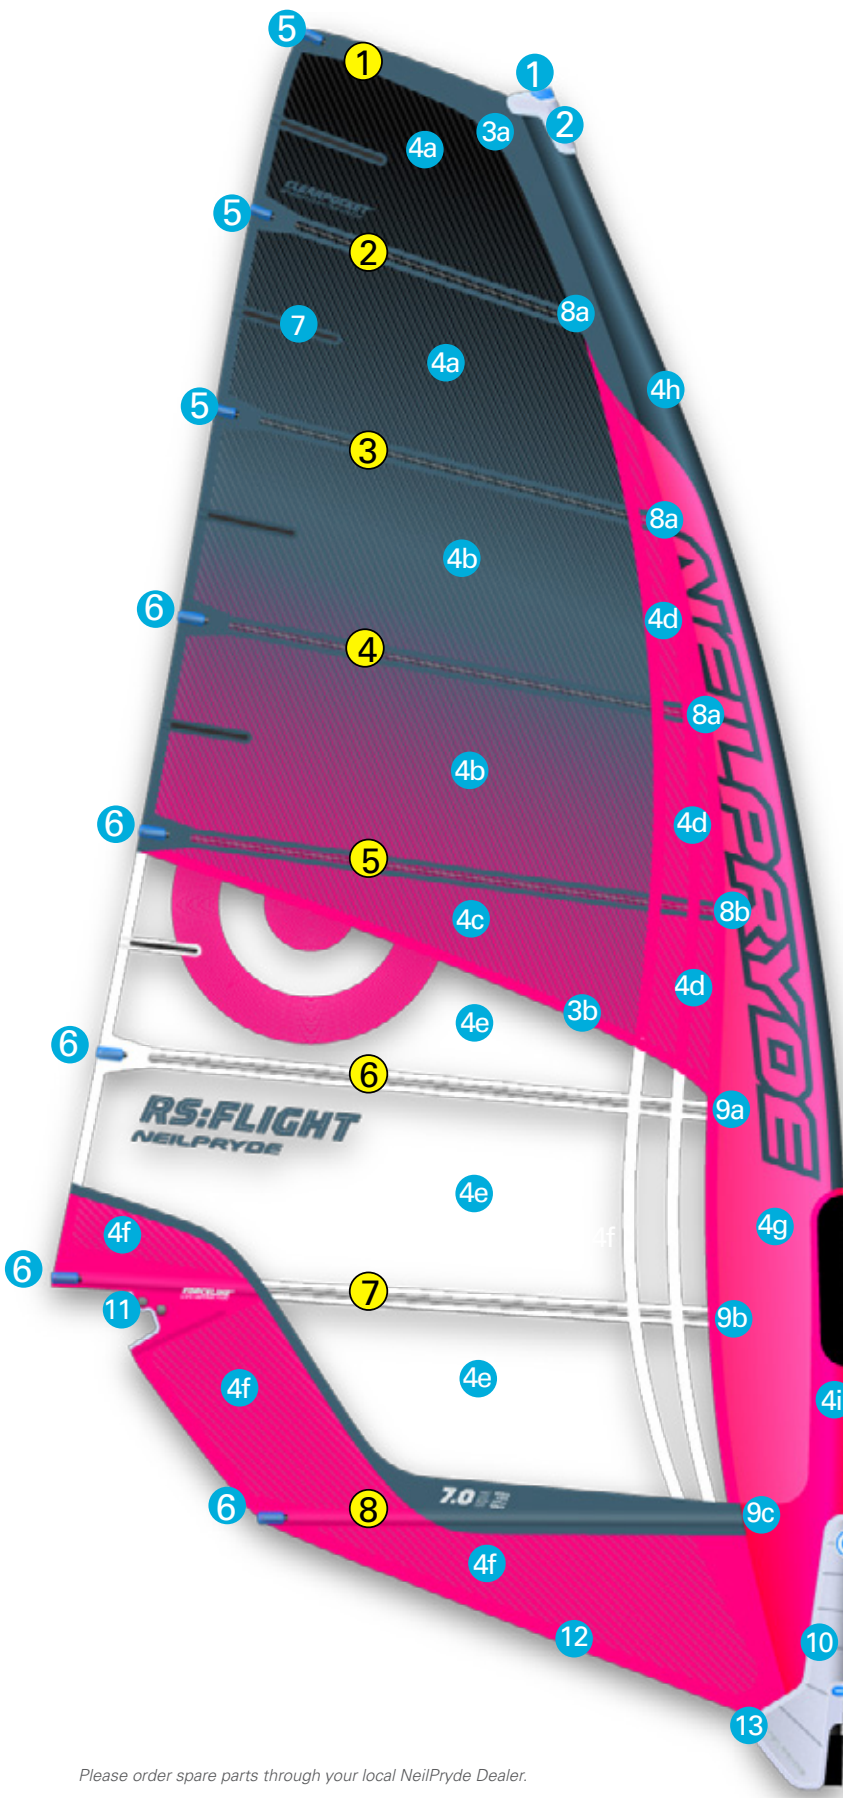

RS:FLIGHT Foiling / Freerace

	Material Description	Part Code	Color
1	Mast Plug Conical	BP830	
2	Head Fairing	BPFAIR10P	
3a	Mark-cloth (Adhesive Fabric)	BP17MC000	C3 Grey
3b	Mark-cloth (Adhesive Fabric)	BP17MC000	C7 Pink
4a	printed 100 Film A	BP18-RSFA	C1 Black
4b	V710A printed 100 Film	BPV710FMA	C1 Aqua
4c	V710B printed 100 Film	BPV710FMB	C1 Pink
4d	printed 100 Film B	BP18-RSFB	C1 Pink
4e	125 Mono Film	BPFKF125	
4f	500D/1000D print X-PL	BP18-RSFL	C1 Pink
4g	71830 Tetron material	BP17TET00	C7 Pink
4h	Luffglide 8083	BP17LG000	C3 Grey
4i	Luffglide 8083	BP17LG000	C6 Pink
5	Clear Blue Mini Bat-cam Mini batcam tube with tube screw 300C blue batten chafe protectors S	BP17BCSA0 BP13BCSTU BP13BCPS	C3 Grey
6	Clear Blue Bat-cam Bat Cam Tube Screw Set 300C blue batten chafe protectors L	BP17BCLA0 BP871/2 BP13BCPL	C3 Grey C6 White C7 Pink
7	40cm Fiberglass mini leech batten	BPFLBAT40	
8a	Batten Ferrule with pin for Flexhead	BP874	
8b	Batten End Cap P828	BP828	
9a	Ultra Cam B complete set	BPUCAM-M0(for 5.4) BPUCAMBC(for 6.4 & above)	
9b	BPUCAM B-body with C-bridge	BPUCAM-M0(for 5.4) BPUCAMCC(for 6.4 & above)	
9c	Ultra Cam short D complete set	BPUCAMSOC(for 5.4) BPUCAMSDC(for 6.4 & above)	
10	Tack Fairing	BPFAIR10K	
11	Clew Loopsters	BP16LPST0	
12	Foot Piping	BP17FP000	C4 Pink
13	Tripple Roler Tack pulley	BPTF47	
1	Batten #1	BPRSFLBP1	
2	Batten #2	BPRSFLBP2	
3	Batten #3	BPRSFLBP3	
4	Batten #4	BPRSFLBP4	
5	Batten #5	BPRSFLBP5	
6	Batten #6	BPRSFLBP6	
7	Batten #7	BPRSFLBP7	
8	Batten #8	BPRSFLBP8	
	Full set Battens	BPRSFLBATS	

Please order spare parts through your local NeilPryde Dealer.