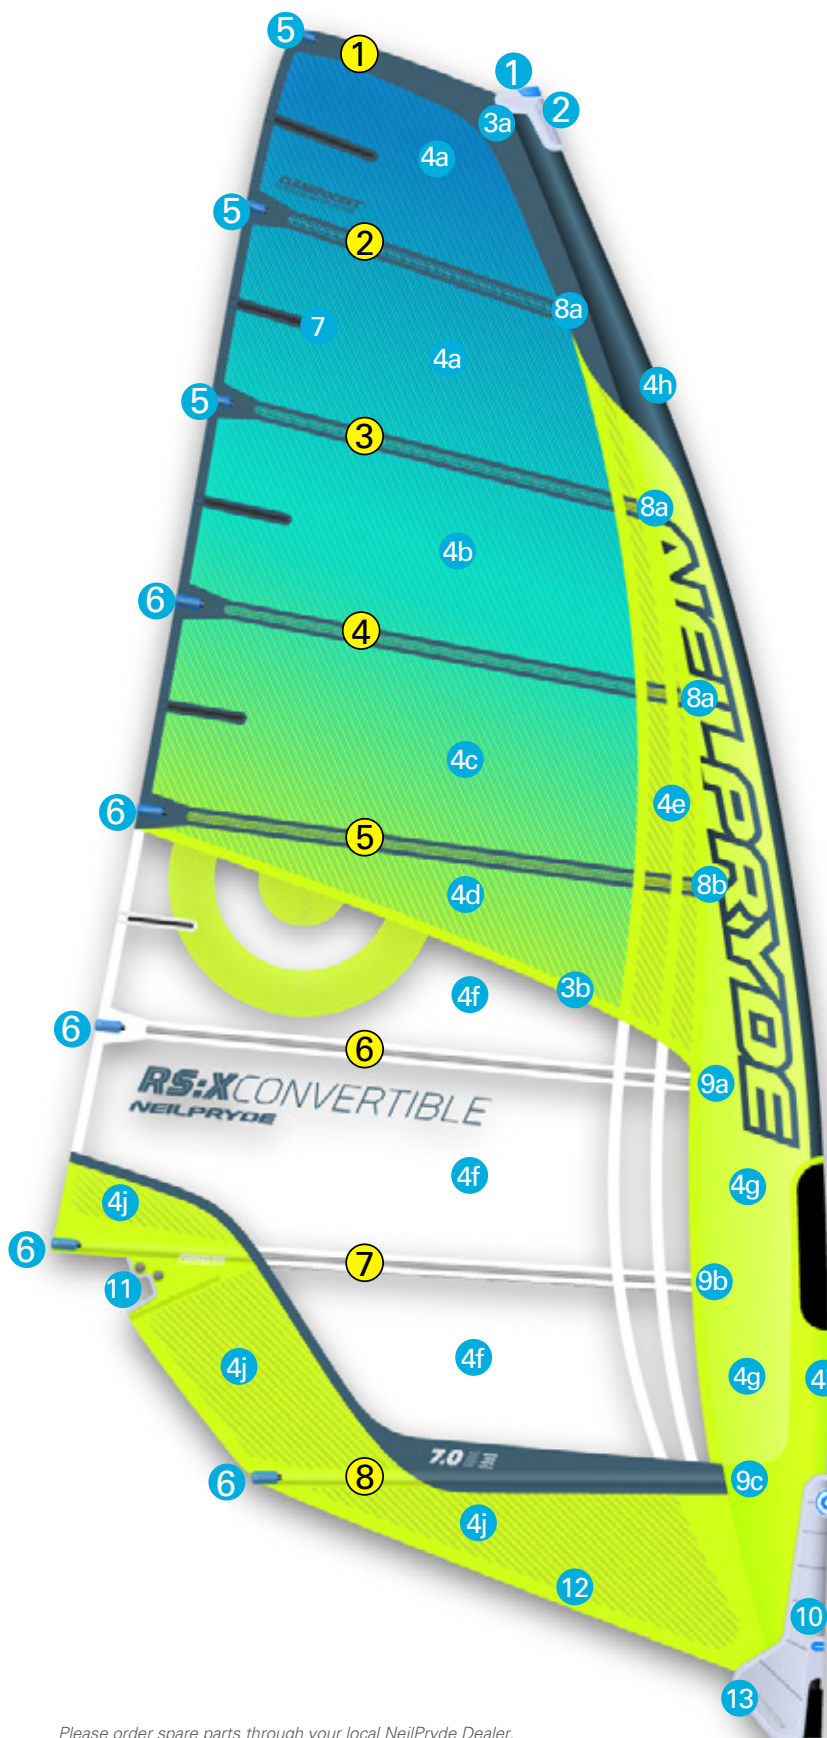

# RS:X CONVERTIBLE *The next Generation of Racing*

	Material Description	Part Code	Color
1	Mast Plug Conical	BP830	
2	Head Fairing	BPFAIR10P	
3a	Mark-cloth (Adhesive Fabric)	BP17MC000	C3 Grey
3b	Mark-cloth (Adhesive Fabric)	BP17MC000	C5 Yellow
4a	V616 printed 100 Film E	BPV616FME	C1 Blue
4b	V616 printed 100 Film F	BPV616FMF	C1 Aqua
4c	V616 printed 100 Film G	BPV616FMG	C1 Yellow
4d	V616 printed 100 Film C	BPV616FMC	C2 Aqua
4e	V617 printed 125 Film A	BPV617FMA	C1 Yellow
4f	125 Mono Film	BPFKF125	
4g	71830 Tetron material	BP17TET00	C5 Yellow
4h	Luffglide 8083	BP17LG000	C3 Grey
4i	Luffglide 8083	BP17LG000	C5 Yellow
4j	V517 5mil print X-PL	BPV517XPL	
5	Clear Blue Mini Bat-cam Mini batcam tube with tube screw 300C blue batten chafe protectors S	BP17BCSA0 BP13BCSTU BP13BCPS	C3 Grey
6	Clear Blue Bat-cam Bat Cam Tube Screw Set 300C blue batten chafe protectors L	BP17BCLA0 BP871/2 BP13BCPL	C3 Grey C6 White C5 Yellow
7	40cm Fiberglass mini leech batten	BPFLBAT40	
8a	Batten Ferrule with pin for Flexhead	BP874	
8b	Batten End Cap	P828	
9a	Ultra Cam B complete set	BPUCAM-M0(for 5.4) BPUCAMBC(for 6.4 & above)	
9b	BPUCAM B-body with C-bridge	BPUCAM-M0(for 5.4) BPUCAMCC(for 6.4 & above)	
9c	Ultra Cam short D complete set	BPUCAMS0C(for 5.4) BPUCAMSDC(for 6.4 & above)	
10	Tack Fairing	BPFAIR10K	
11	Clew Loopsters	BP16LPST0	
12	Foot Piping	BP17FP000	C3 Yellow
13	Tripple Roler Tack pulley	BPTF47	

- 1 Batten #1 BPRSFLBP1
- 2 Batten #2 BPRSFLBP2
- 3 Batten #3 BPRSFLBP3
- 4 Batten #4 BPRSFLBP4
- 5 Batten #5 BPRSFLBP5
- 6 Batten #6 BPRSFLBP6
- 7 Batten #7 BPRSFLBP7
- 8 Batten #8 BPRSFLBP8

Full set Battens 7.0m BPRSFLBAT070

Full set Battens 7.8m BPRSFLBAT078

Please order spare parts through your local NeilPryde Dealer.