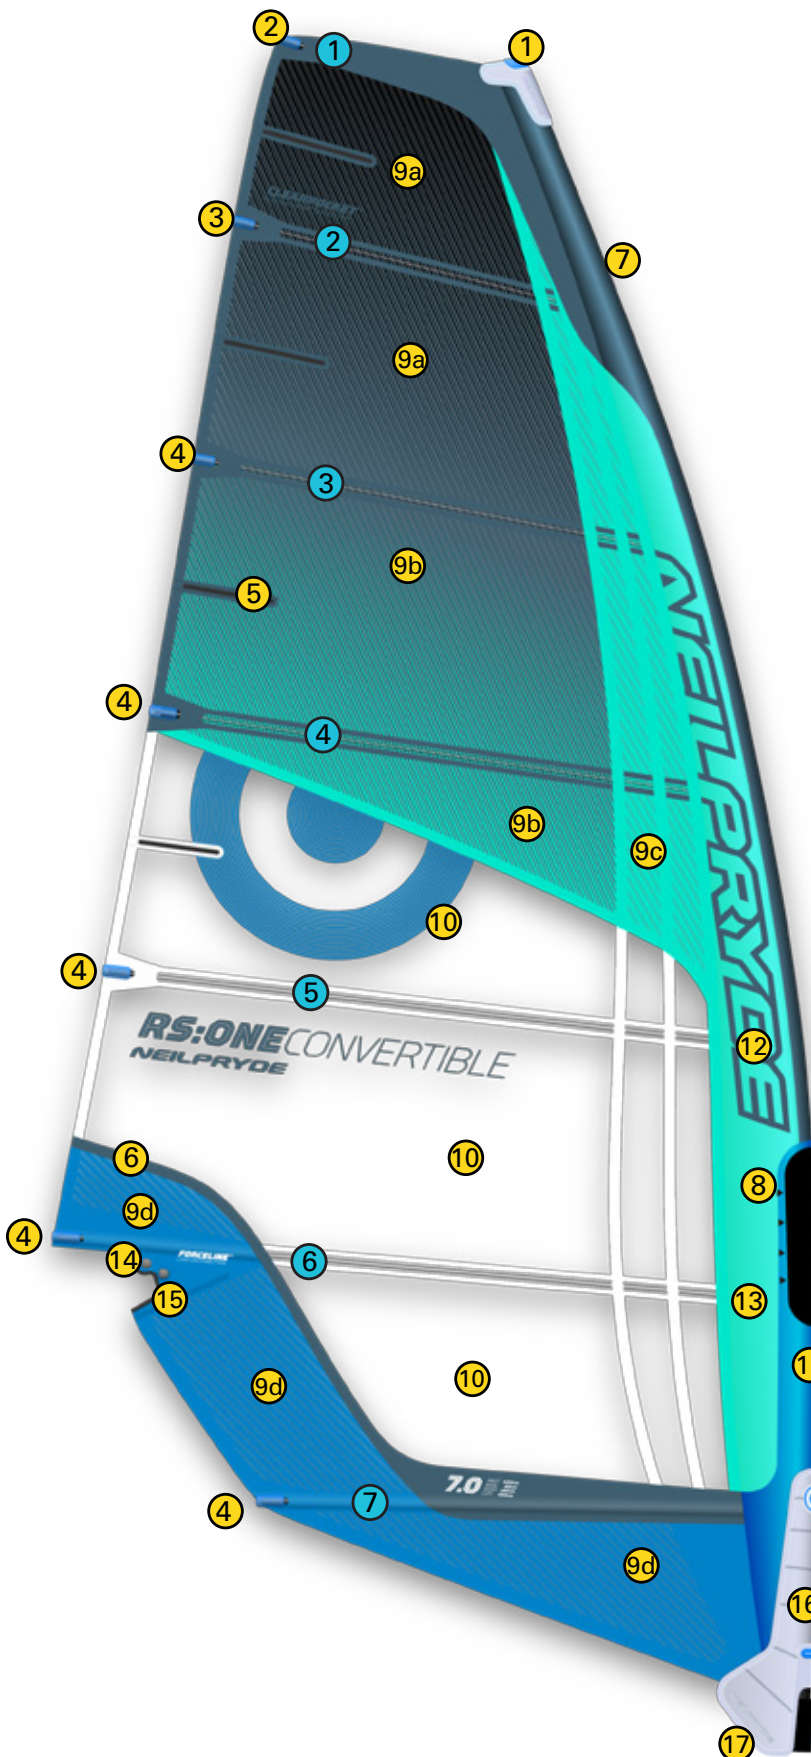

RS:ONE CONVERTIBLE

The pathway to the next generation of Racing

Photo	Parts description	Code
	Male Conical Mast Head Cap	BP830
	Flex Head Tensioner	BP601
	BatCam	BPBATCAMA
	Chafe Protector	BP5BATCHA
	Batten Tensioner - Tube	BP871/2
	Mini Leech Batten 25cm	BPCLBAT
	Mini Leech Batten 40cm*	BPCLBAT40
	<small>*Cut Mini Batten down to size if required</small>	
	Mark Cloth Grey	BP17MC000 c3
	Luffglide A	BPRXLGA00 c3
	Tetron 71830	BP17TET00 c4
	100 film printed	BPRSFASJ5 c1
	100 film printed	BPRSOAFMB c1
	125 film printed	BPRSONFMC c1
	V154A X-ply 5mil	BPVEFP125
	Monofilm 5mil Clear	BPFKF125
	Luffglide B	BPRXLGB00 c1
	Camber - Roller Cam #2	BP842
	Cam Attachment Widget	BP875S
	Camber - Roller Cam #3	BP843
	Cam Attachment Widget	BP875L
	Eyelet	BPEY04
	Clew Loopsters	BP16LPST0
	Tack Fairing	BPFAIR10K
	Triple Roller Pulley	BPTF47

	Batten #1	BPRSOCBP1
	Batten #2	BPRSOCBP2
	Batten #3	BPRSOCBP3
	Batten #4	BPRSOCBP4
	Batten #5	BPRSOCBP5
	Batten #6	BPRSOCBP6
	Batten #7	BPRSOCBP7
	Full set Battens	BPRSOCBTS

*5.6m, 6.3m, 7.0m, 7.8m battens length different, mark your sail size when order battens.