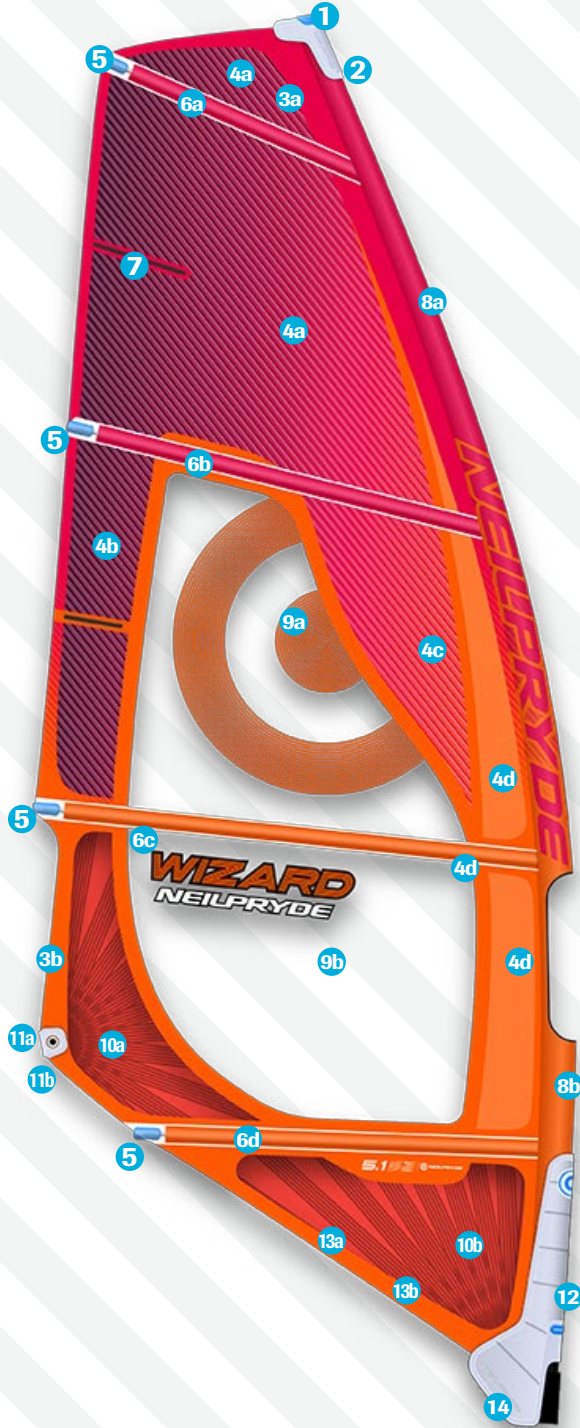

WIZARD

Freestyle

	Material Description	Part Code	C2 Color
1	 Mast Plug Conical	BP830	
2	 Head Fairing	BPFAIR10P	
3a	 Mark-cloth (Adhesive Fabric)	BP17MC000	C1 Red
3b	 Mark-cloth (Adhesive Fabric)	BP17MC000	C2 Orange
4a	 V701 5mil 3D VD-fade X-ply	BP17XPA00	C2 Red
4b	 V702 5mil 3D VD X-ply	BP17XPB00	C2 Crimson
4c	 V709 5mil 2D X-ply	BP17XPC00	C2 Red
4d	 Tetron material	BP17TET00	C1 Red / C2 Orange
5a	 Clear Blue Bat-cam	BP17BCLB0	C1 Red / C2 Orange
5b	 Rod Batten Tension adjuster	BP801/2	
5c	 Shave Protector	BP5BATCHA	
6a	 Rod Batten M12 1000mm Batten End Cap BP828	BPBM121B BP828	
6b	 Rod Batten C3 1500mm Batten End Cap - angled end	BPBC32B BP834A	
6c	 Rod Batten R22 2000mm Batten End Cap - angled end	BPBR223B BP834A	
6d	 Rod Batten R52 Skinny 2000mm Batten End Cap - square end	BPBR52T3G BP834B	
7	 30cm fiberglass mini leech batten	BPFLBAT30	
8a	 Luff glide	BP17LG000	C1 Red
8b	 Luff glide	BP17LG000	C2 Orange
9a	 Mono-Film 125	BPFKF125	
9b	 Mono-Film 188	BPFKF175	
10a	 2017 Collection assemble clew Forceline Panel V706A	BP17CP000	C2 Orange
10b	 2017 Collection assemble Tack Forceline Panel V706B	BP17TP000	C2 Orange
11a	 PG20 Clew Ring Set	BPCRSFG20	
11b	 Clew EVA fairing	BPFCL10CE	
12	 Tack Fairing	BPFAIR10K	
13a	 Seam protector piping	BP17FPLP0	C1 Orange
13b	 Foot Piping	BP17FP000	C1 Orange
14	 Tripple Roler Tack pulley	BPTF47	