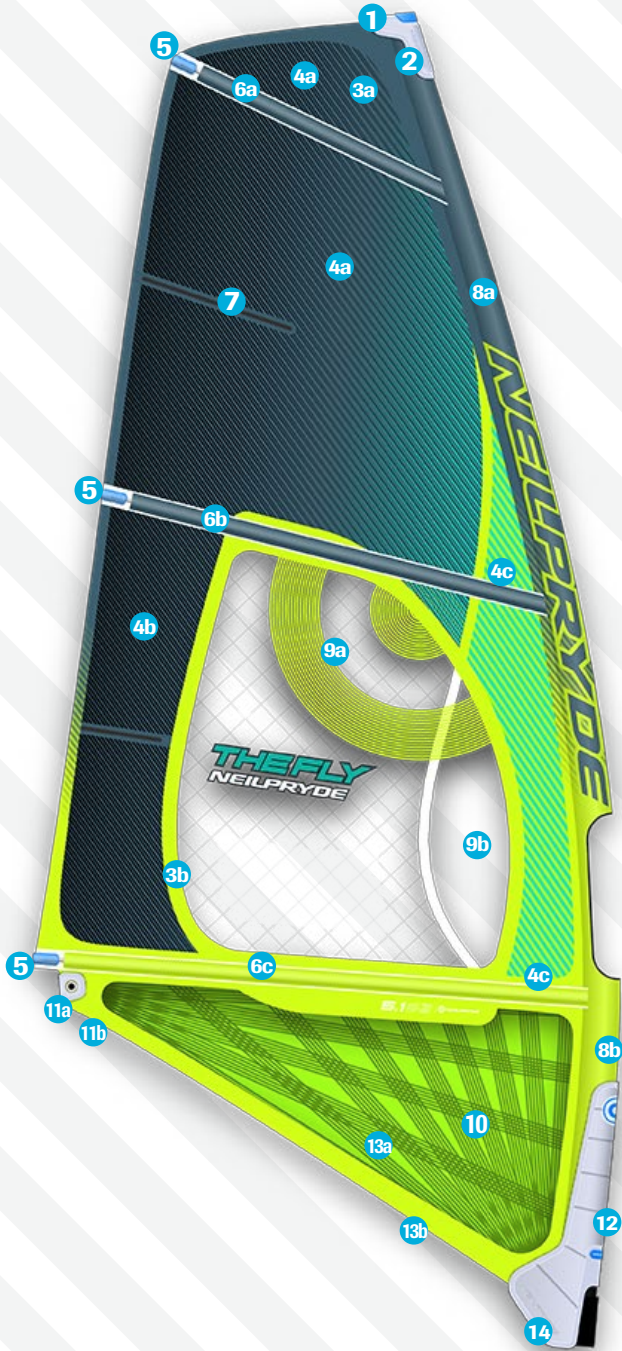

THEFLY

Down The Line Wave

	Material Description	Part Code	CC4 Color
1	Mast Plug Conical	BP830	
2	Head Fairing	BPAIR10P	
3a	Mark-cloth (Adhesive Fabric)	BP17MC000	C3 Grey
3b	Mark-cloth (Adhesive Fabric)	BP17MC000	C5 Yellow
4a	V701 5mil 3D VD-fade X-ply	BP17XPA00	C3 Grey
4b	V702 5mil 3D VD X-ply	BP17XPB00	C3 Black
4c	Batten pocket Tetron material	BP17TET00	C3 Grey C4 Aqua C5 Yellow
5a	Clear Blue Bat-cam	BP17BCLB0	C3 Grey/ C5 Yellow
5b	Rod Batten Tension adjuster	BP801/2	
5c	Shave Protector	BP5BATCHA	
6a	Rod Batten M12 1000mm Batten End Cap BP828	BPBM121B BP828	
6b	Rod Batten C3 1500mm Batten End Cap - angled end	BPBC32B BP834A	
6c	Rod Batten R22 2000mm Batten End Cap - angled end	BPBR223B BP834A	
7	30cm fiberglass mini leech batten	BPFLBAT30	
8a	Luff glide	BP17LG000	C3 Grey
8b	Luff glide	BP17LG000	C5 Yellow
9a	800D X-ply	BPFVE125S	
9b	PVC clear	BP17FLPVC	
10	2017 FLY Forceline Panel	BP17FLCTP	C1 Yellow
11a	PG20 Clew Ring Set	BPCRSPG20	
11b	Clew EVA fairing	BPFCL10CE	
12	Tack Fairing	BPAIR10K	
13a	Seam protector piping	BP17FPLP0	C3 Yellow
13b	Foot Piping	BP17FP000	C3 Yellow
14	Tripple Roler Tack pulley	BPTF47	