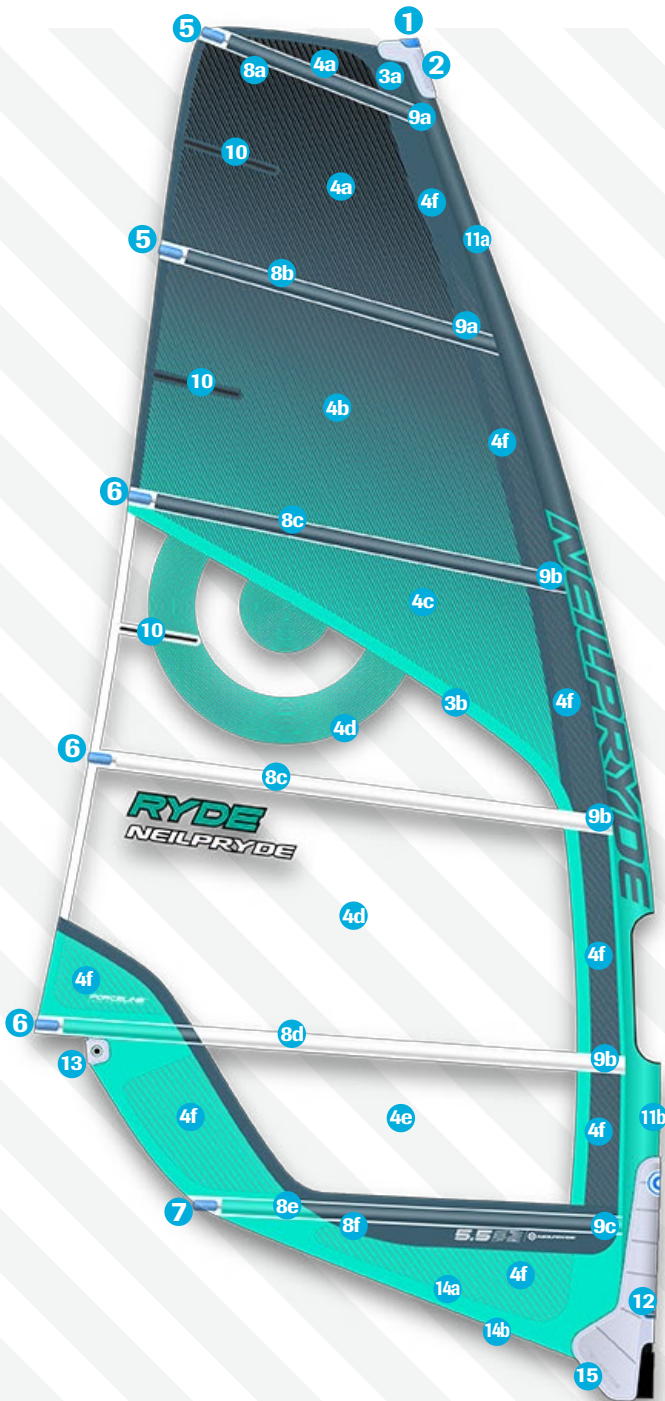

# RYDE

Freeride

	Material Description	Part Code	C3 Color	C2 (HD) Color
1	Mast Plug Conical	BP830		
2	Head Fairing	BPFAIR10P		
3a	Mark-cloth (Adhesive Fabric)	BP17MC000	C3 Grey	C1 Red
3b	Mark-cloth (Adhesive Fabric)	BP17MC000	C4 Aqua	C2 Orange / C6 White
4a	V707 printed 5mil film / V703 X-ply	BP17RPF0A C3 Black		BP17XPD00 C2 Red
4b	V707 printed 5mil film / V704 X-ply	BP17RPF0A C1 Aqua		BP17XPE00 C2 Orange
4c	V616 printed 5mil film / V615 X-ply	BPV616FMB		BPV16XPF00
4d	Mono film / X-ply	BPFKF125		BPFVE125S
4e	Mono film / X-ply	BPFKF175		BPFVE125S
4f	V705 6mil 2D x-ply	BP17XPF00	C3 Grey C4 Aqua	C1 Red C2 Orange
5	Clear Blue Mini Bat-cam Mini batcam tube with tube screw 300C blue batten chafe protectors S	BP17BCSA0 BP13BCSTU BP13BCPS	C3 Grey	C1 Red
6	Clear Blue Bat-cam Bat Cam Tube Screw Set 300C blue batten chafe protectors L	BP17BCLA0 BP871/2 BP13BCPL	C3 Grey C4 Aqua	C1 Red C2 Orange
7	Clear Blue Bat-cam Rod Batten Tension adjuster 300C blue batten chafe protectors L	BP17BCLA0 BP801/2 BP13BCPL	C4 Aqua	C2 Orange
8a	FL414 tube batten 1400mm 4mm Mini Head Batten - 1 meter	BPTUBF414 BPHEADBAT		
8b	FL414 tube batten 1400mm	BPTUBF414		
8c	505 Tube batten 1900mm Oval batten C4 1000mm PVC Shrink Tube 17mm	BPTUB505 BPBC41G BPSHRIN17		
8d	Oval batten C4 2000mm	BPBC43G		
8e	Rod Batten R52 Skinny 2000mm	BPBR52T3G		
8f	Batten pocket Tetron material	BP17TET00	C1 Red / C2 Orange / C3 Grey / C4 Aqua / C5 Yellow / C6 White	
9a	Batten Ferrule with pin for Flexhead	BP874		
9b	Batten End Cap - angled end	BP834A		
9c	Batten End Cap - angled end	BP834B		
10	40cm fiberglass mini leech batten	BPBATT40		
11a	Luff glide	BP17LG000	C3 Grey	C1 Red
11b	Luff glide	BP17LG000	C4 Aqua	C2 Orange
12	Tack Fairing	BPFAIR10K		
13	PG20 Clew Ring Set	BPCRSPG20		
13	Clew EVA fairing	BPFCLEW10CE		
14a	Seam protector piping	BP17FPLP0	C2 Aqua	C1 Orange
14b	Foot Piping	BP17FP000	C2 Aqua	C1 Orange
15	Tripple Roler Tack pulley	BPTF47		