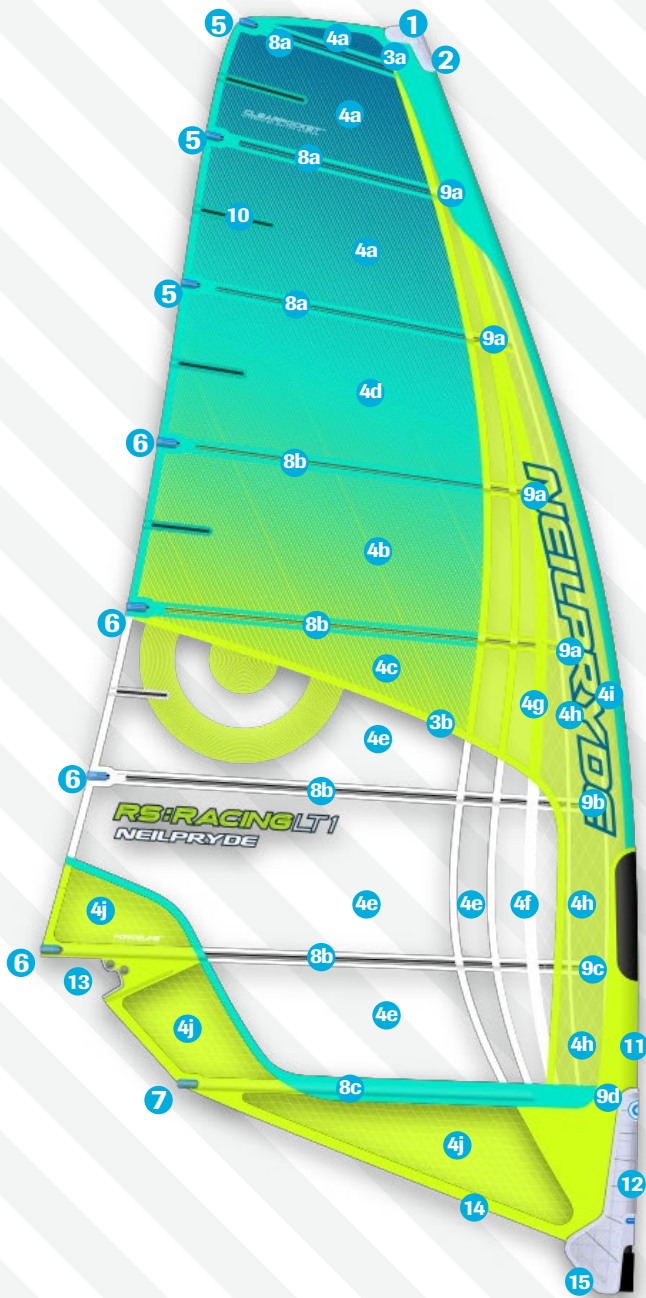

RS:RACINGLT1

Real World Racing

	Material Description	Part Code	Color
1	Mast Plug Conical	BP830	
2	Head Fairing	BPFAIR10P	
3a	Mark-cloth (Adhesive Fabric)	BP16MC000	C4 Aqua
3b	Mark-cloth (Adhesive Fabric)	BP16MC000	C5 Yellow
4a	V616 printed 100 film A	BPV616FMA	C2 Dark blue
4b	V616 printed 100 film B	BPV616FMB	C2 Aqua/Yellow
4c	V616 printed 100 film C	BPV616FMC	C2 Yellow
4d	V616 printed 100 film D	BPV616FMD	C2 Aqua
4e	125 Mono film	BPFKF125	
4f	100 Clear Spectra X-ply	BPFVE100S	
4g	2mil X-PLY	BPXPC1876	C1 Yellow
4h	4mil X-PLY	BPXPC1877	C1 Yellow
4i	Tetron material for pocket	BP16TET00	C1 Red / C2 Orange / C3 Blue / C4 Aqua / C5 Yellow / C6 Navy
4j	V517 5mil R.PRINT 3D 500D POLY	BPV517XPL	
5	Clear Blue Mini Bat-cam Mini batcam tube with tube screw 300C blue batten chafe protectors S	BP16BCSA0 BP13BCSTU BP13BCPS	C4 Aqua
6	Clear Blue Bat-cam Bat Cam Tube Screw Set 300C blue batten chafe protectors L	BP16BCLA0 BP871/2 BP13BCPL	C4 Aqua
7	Clear Blue Bat-cam Rod Batten Tension adjuster 300C blue batten chafe protectors L	BP16BCLA0 BP871/2 BP13BCPL	C4 Aqua
8a	CB414 tube batten 1600mm	BPTUB414C	
8b	CB414 tube batten 1600mm CB505 tube batten 1900mm Oval batten C4 1000mm	BPTUB414C BPRSBATUB BPBC41G	
8c	CB414 tube batten 1600mm	BPTUB414C	
9a	Batten Ferrule with pin for Flexhead	BP874	
9b	Ultra Cam B complete set	BPUCAMBC	
9c	Ultra Cam B cam + C bridge	BPUCAMCC	
9d	Ultra Cam short D complete set	BPUCAMSDC	
10	40cm fiberglass mini leech batten	BPBATT40	
11	Luff glide	BP16LG000	C5 Yellow
12	Tack Fairing	BPFAIR10K	
13	Clew Loopsters	BP16LPST0	
14	Foot Piping	BP16FP000	C1 Orange
15	Tripple Roler Tack pulley	BPTF47	