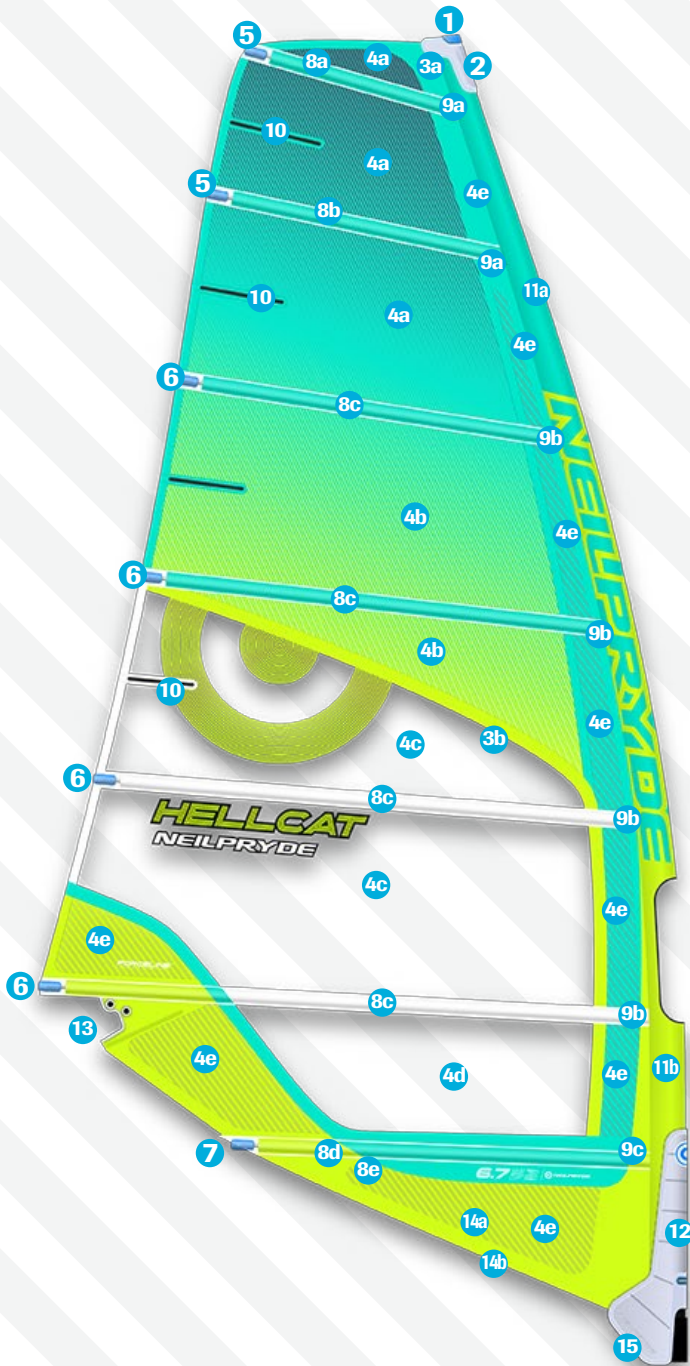

HELLCAT

No-Cam Performance Freeride

	Material Description	Part Code	C1 Color	C2 Color
1	Mast Plug Conical	BP830		
2	Head Fairing	BPFAIR10P		
3a	Mark-cloth (Adhesive Fabric)	BP17MC000	C4 Aqua	C1 Red
3b	Mark-cloth (Adhesive Fabric)	BP17MC000	C5 Yellow	C2 Orange / C6 White
4a	V707 printed 5mil film	BP17RPF0A	C1 Aqua	C2 Red
4b	V708 printed 5mil film	BP17RPF0B	C1 Yellow C2 Blue	C3 Orange C4 Red
4c	125 Mono film	BPFKF125		
4d	188 Mono film	BPFKF175		
4e	V705 6mil 2D x-ply	BP17XPF00	C1 Yellow	C2 Orange
5	Clear Blue Mini Bat-cam Mini batcam tube with tube screw 300C blue batten chafe protectors S	BP17BCSA0 BP13BCSTU BP13BCPS	C4 Aqua	C1 Red
6	Clear Blue Bat-cam Bat Cam Tube Screw Set 300C blue batten chafe protectors L	BP17BCLA0 BP871/2 BP13BCPL	C4 Aqua C5 Yellow C6 White	C1 Red C6 White C2 Orange
7	Clear Blue Bat-cam Rod Batten Tension adjuster 300C blue batten chafe protectors L	BP17BCLA0 BP801/2 BP13BCPL	C5 Yellow	C2 Orange
8a	FL414 tube batten 1400mm 4mm Mini Head Batten - 1 meter	BPTUBF414 BPHEADBAT		
8b	FL414 tube batten 1400mm	BPTUBF414		
8c	505 Tube batten 1900mm Oval batten C4 1000mm PVC Shrink Tube 17mm	BPTUB505 BPBC41G BPSHRIN17		
8d	Rod Batten R52 Skinny 2000mm	BPBR52T3G		
8e	Batten pocket Tetron material	BP17TET00	C1 Red / C2 Orange / C3 Grey / C4 Aqua / C5 Yellow / C6 White	
9a	Batten Ferrule with pin for Flexhead	BP874		
9b	Batten End Cap - angled end	BP834A		
9c	Batten End Cap - angled end	BP834B		
10	40cm fiberglass mini leech batten	BPBATT40		
11a	Luff glide	BP17LG000	C4 Aqua	C1 Red
11b	Luff glide	BP17LG000	C5 Yellow	C2 Orange
12	Tack Fairing	BPFAIR10K		
13	PG20 Clew Ring Set	BPCRS PG20		
14a	Seam protector piping	BP17FPLP0	C3 Yellow	C2 Orange
14b	Foot Piping	BP17FP000	C3 Yellow	C2 Orange
15	Tripple Roler Tack pulley	BPTF47		