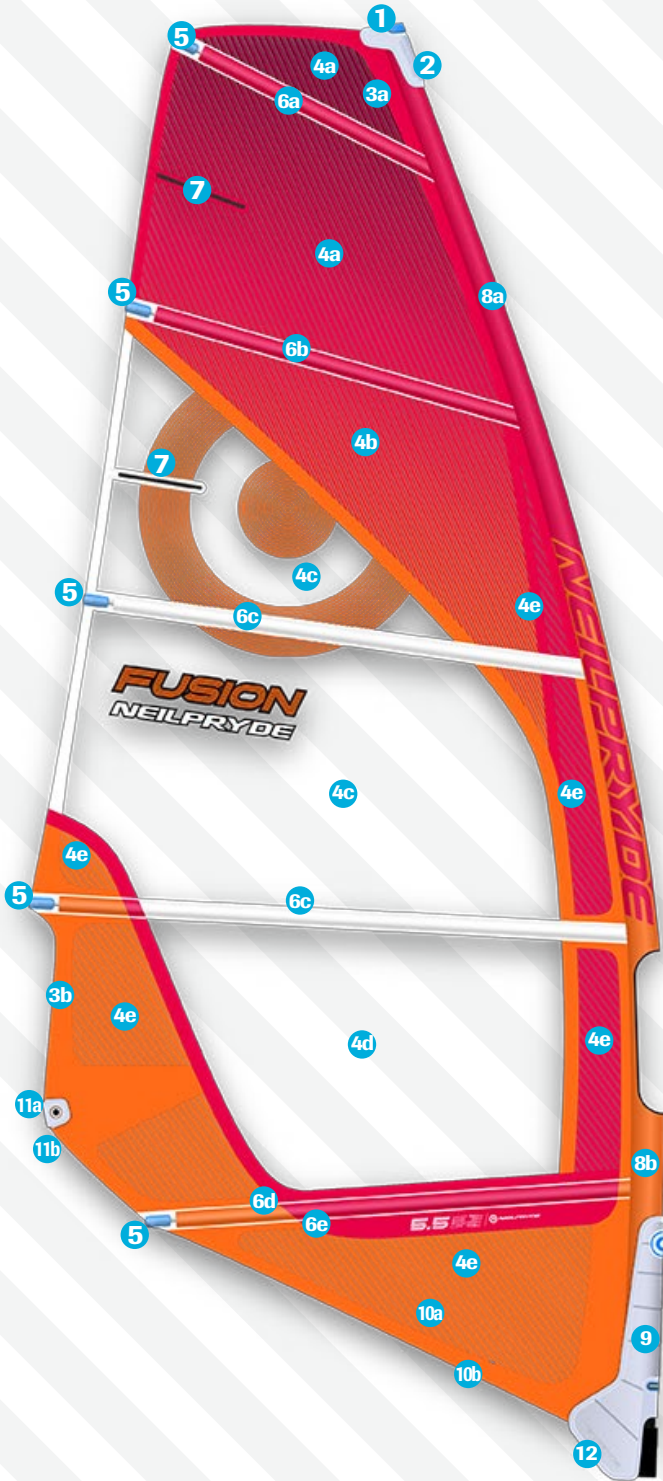

FUSION

Crossover

	Material Description	Part Code	C2 Color	C1 (HD) Color
1	 Mast Plug Conical	BP830		
2	 Head Fairing	BPAIR10P		
3a	 Mark-cloth (Adhesive Fabric)	BP17MC000	C1 Red	C4 Aqua
3b	 Mark-cloth (Adhesive Fabric)	BP17MC000	C2 Orange	C5 Yellow
4a	 V707 Film / V703 X-ply		BP17RPF0A C3 Black	BP17XPD00 C1 Aqua
4b	 V708 Film / V704 X-ply		BP17RPF0B C2 Orange	BP17XPE00 C1 Yellow
4c	 125 Mono-Film / V301 X-ply		BPFKF125	BPFVE125S
4d	 188 Mono-Film / V301 X-ply		BPFKF175	BPFVE125S
4e	 V705 6mil 2D X-ply	BP17XPF00	C2 Orange	C5 Yellow
5a	 Clear Blue Bat-cam	BP17BCLB0	C1 Red C2 Orange C6 White	C4 Aqua C5 Yellow C6 White
5b	 Rod Batten Tension adjuster	BP801/2		
5c	 Shave Protector	BP5BATCHA		
6a	 Rod Batten M12 1000mm Batten End Cap BP828	BPBM121B BP828		
6b	 Rod Batten C3 1500mm Batten End Cap - angled end	BPBC32B BP834A		
6c	 Rod Batten R22 2000mm Batten End Cap - angled end	BPBR223B BP834A		
6d	 Rod Batten R52 Skinny 2000mm Batten End Cap - square end	BPBR523G BP834B		
6e	 Batten pocket Tetron material	BP17TET00	C1 Red / C2 Orange / C3 Grey/ C4 Aqua / C5 Yellow / C6 White	
7	 30cm fiberglass mini leech batten	BPFLBAT30		
8a	 Luff glide	BP17LG000	C1 Red	C4 Aqua
8b	 Luff glide	BP17LG000	C2 Orange	C5 Yellow
9	 Tack Fairing	BPAIR10K		
10a	 Seam protector piping	BP17FPLP0	C1 Orange	C3 Yellow
10b	 Foot Piping	BP17FP000	C1 Orange	C3 Yellow
11a	 PG20 Clew Ring Set	BPCRSFG20		
11b	 Clew EVA fairing	BPFCLE10CE		
12	 Tripple Roler Tack pulley	BPTF47		