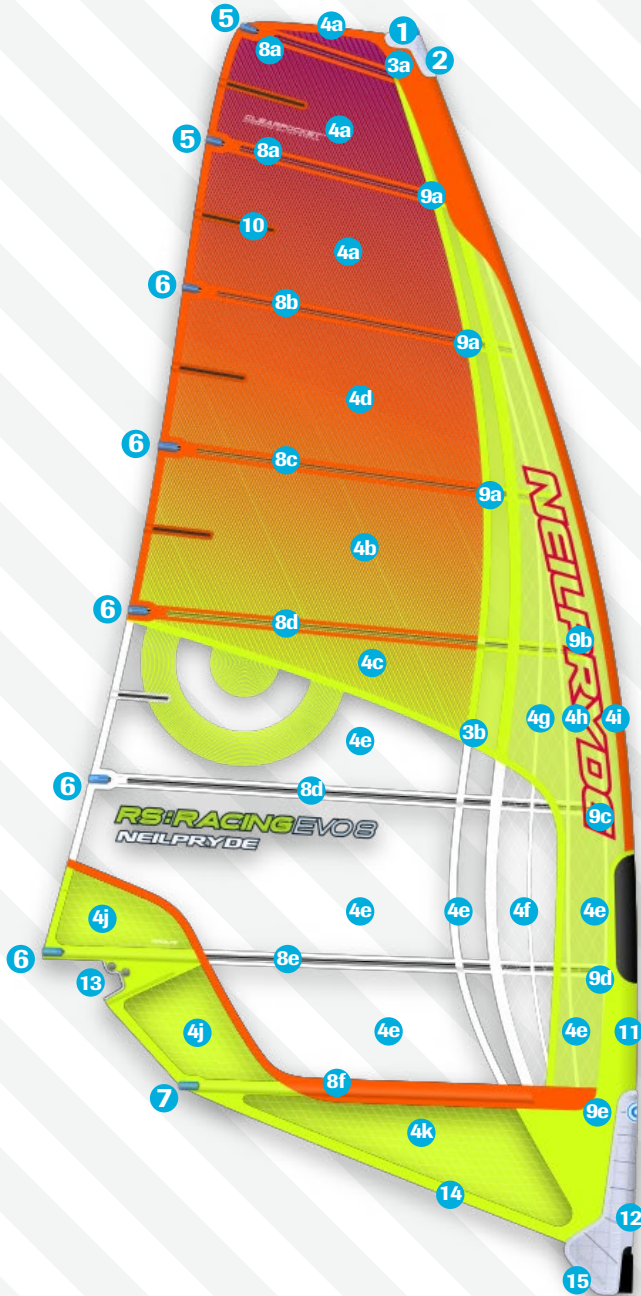

RS:RACING EVO8

Brutally, abundantly, shockingly fast.

	Material Description	Part Code	Color
1	Mast Plug Conical	BP830	
2	Head Fairing	BPFAIR10P	
3a	Mark-cloth (Adhesive Fabric)	BP16MC000	C2 Orange
3b	Mark-cloth (Adhesive Fabric)	BP16MC000	C5 Yellow
4a	V616 printed 100 film A	BPV616FMA	C1 Crimson
4b	V616 printed 100 film B	BPV616FMB	C1 Orange/Yellow
4c	V616 printed 100 film C	BPV616FMC	C1 Yellow
4d	V616 printed 100 film D	BPV616FMD	C1 Orange
4e	125 Mono film	BPFKF125	
4f	100 Clear Spectra X-ply	BPFEV100S	C1 Yellow
4g	2mil X-PLY	BXPXC1876	C1 Yellow
4h	4mil X-PLY	BXPXC1877	C1 Yellow
4i	Tetron material	BP16TET00	C1 Red / C2 Orange / C3 Blue C4 Aqua / C5 Yellow / C6 Navy
4j	V517 5mil R,PRINT 3D 500D POLY	BPV517XPL	
4k	VE X-PLY 100	BPFEV100C	
5	Clear Blue Mini Bat-cam Mini batcam tube with tube screw 300C blue batten chafe protectors S	BP16BCSA0 BP13BCSTU BP13BCPS	C1 Red
6	Clear Blue Bat-cam Bat Cam Tube Screw Set 300C blue batten chafe protectors L	BP16BCLA0 BP871/2 BP13BCPL	C1 Red C2 Orange
7	Clear Blue Bat-cam Rod Batten Tension adjuster 300C blue batten chafe protectors L	BP16BCLA0 BP801/2 BP13BCPL	C2 Orange
8a	FL414 tube batten 1400mm	BPTUBF414	
8b	CB414 tube batten 1600mm	BPTUB414C	
8c	FL505 Tube batten 1900mm FL414 tube batten 1400mm	BPTUB505 BPTUBF414	
8d	CB505 tube batten 1900mm FL414 tube batten 1400mm Oval batten C4 1000mm	BPRSBATUB BPTUBF414 BPBC41G	
8e	FL505 tube batten 1900mm FL414 tube batten 1400mm Oval batten C4 1000mm	BPTUB505 BPTUBF414 BPBC41G	
8f	Rod Batten R52 Skinny 2000mm FL414 tube batten 1400mm	BPBR52T3G BPTUBF414	
9a	Batten Ferrule with pin for Flexhead	BP874	
9b	Ultra Cam short A complete set	BPUCAMS0C(for 5.2, 5.6) BPUCAMSAC(for 6.4 & above)	
9c	Ultra Cam B complete set	BPUCAMS0C(for 5.2, 5.6) BPUCAMBC(for 6.4 & above)	
9d	BPUCAM B-body with C-bridge	BPUCAMM00(for 5.2, 5.6) BPUCAMCC(for 6.4 & above)	
9e	Ultra Cam short D complete set	BPUCAMS0C(for 5.2, 5.6) BPUCAMSDC(for 6.4 & above)	
10	40cm fiberglass mini leech batten	BPBATT40	
11	Luff glide	BP16LG000	C5 Yellow
12	Tack Fairing	BPFAIR10K	
13	Clew Loopsters	BP16LPST0	
14	Foot Piping	BP16FP000	C1 Orange
15	Tripple Roler Tack pulley	BPTF47	