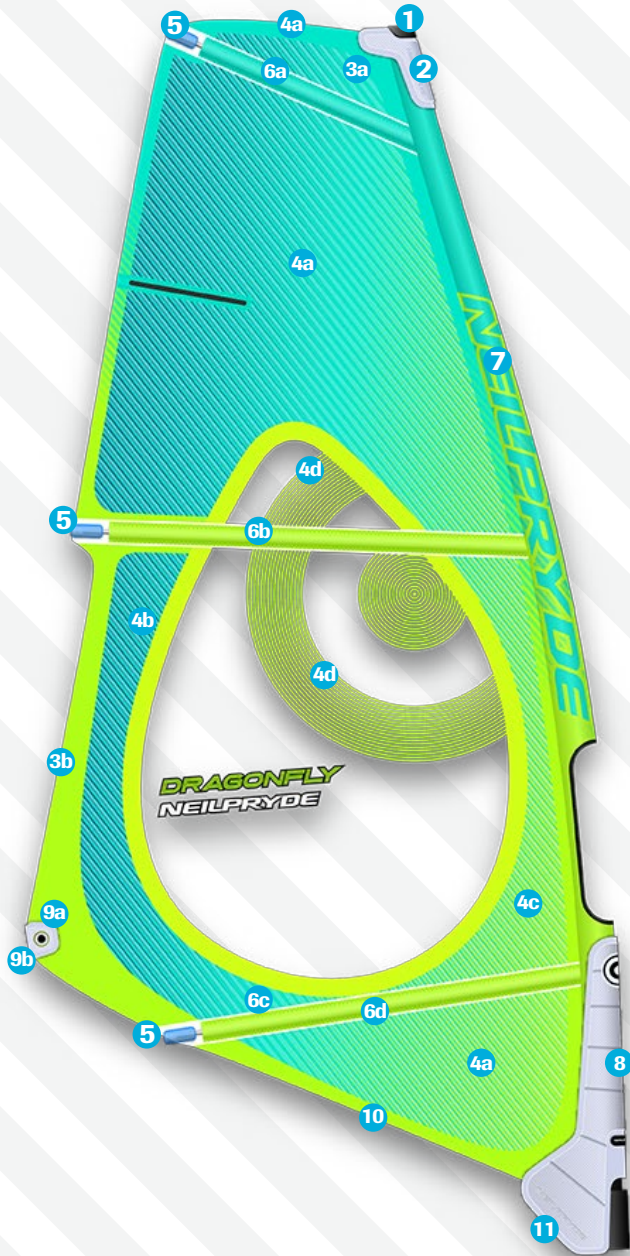

DRAGONFLY

Youth performance

	Material Description	Part Code	CC1 Color
1	 Mast Plug Conical	BP830	
2	 Head Fairing	BPFAIR10P	
3a	 Mark-cloth (Adhesive Fabric)	BP17MC000	C4 Aqua
3b	 Mark-cloth (Adhesive Fabric)	BP17MC000	C5 Yellow
4a	 V701 5mil 3D VD-fade X-ply	BP17XPA00	C1 Aqua
4b	 V702 5mil 3D VD X-ply	BP17XPB00	C1 Aqua
4c	 V701 5mil 3D VD-fade X-ply V607 5mil 3D VD X-ply	BP17XPA00 BP16XPC00	C1 Aqua (for 1.5, 2.5) C1 Yellow (for 3.0,3.5)
4d	 Mono film 188	BPFKF175	
5a	 Clear Blue Bat-cam	BP17BCLB0	C4 Aqua / C5 Yellow
5b	 Rod Batten Tension adjuster	BP80 1/2	
5c	 Shave Protector	BP5BATCHA	
6a	 Rod Batten M12 1000mm Batten End Cap BP828	BPBM121B BP828	
6b	 Rod Batten C3 1500mm Batten End Cap - angled end	BPBC32B BP834A	
6c	 Rod Batten R22 2000mm Batten End Cap - angled end	BPBR223B BP834A	
6d	 Batten pocket Tetron material	BP17TET00	C4 Aqua/ C5 Yellow
7	 Luff glide	BP17 LG000	C4 Aqua/C5 Yellow
8	 Tack Fairing	BPFAIR10K	
9a	 PG20 Clew Ring Set	BPCRSPPG20	
9b	 Clew EVA fairing	BPFCL10CE	
10	 Foot Piping	BP17 FP000	C3 Yellow
11	 Tripple Roler Tack pulley	BPTF 47	