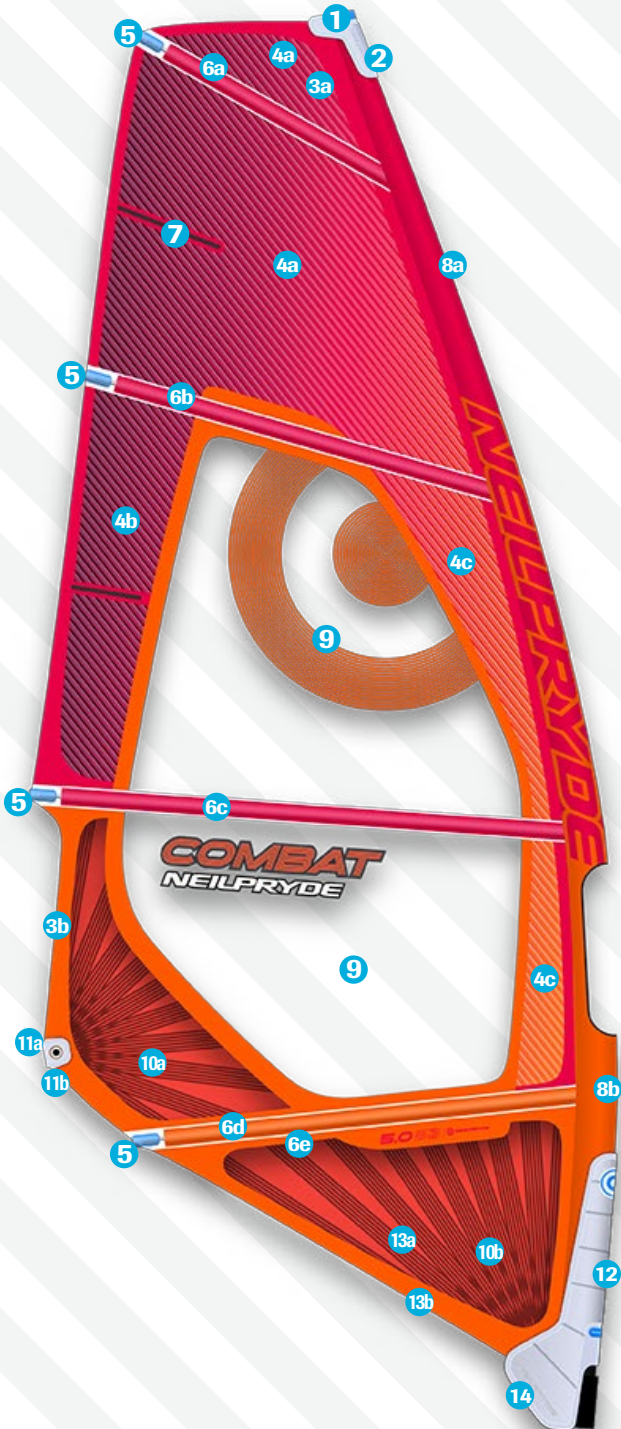

COMBAT

All Round Wave

	Material Description	Part Code	C2 Color	C1 (HD) Color
1	 Mast Plug Conical	BP830		
2	 Head Fairing	BPAIR10P		
3a	 Mark-cloth (Adhesive Fabric)	BP17MC000	C1 Red	C4 Aqua
3b	 Mark-cloth (Adhesive Fabric)	BP17MC000	C2 Orange	C5 Yellow
4a	 V701 5mil 3D VD-fade X-ply	BP17XPA00	C2 Red	C1 Aqua
4b	 V702 5mil 3D VD X-ply	BP17XPB00	C2 Crimson	C1 Aqua
4c	 V709 5mil 2D X-ply	BP17XPC00	C4 Orange	C1 Yellow
5a	 Clear Blue Bat-cam	BP17BCLB0	C1 Red/ C2 Orange	C4 Aqua/ C5 Yellow
5b	 Rod Batten Tension adjuster	BP801/2		
5c	 Shave Protector	BP5BATCHA		
6a	 Rod Batten M12 1000mm Batten End Cap BP828	BPBM121B BP828		
6b	 Rod Batten C3 1500mm Batten End Cap - angled end	BPBC32B BP834A		
6c	 Rod Batten R22 2000mm Batten End Cap - angled end	BPBR223B BP834A		
6d	 Rod Batten R52 Skinny 2000mm Batten End Cap - square end	BPBR52T3G BP834A		
6e	 Batten pocket Tetron material	BP17TET00	C1 Red / C2 Orange	C4 Aqua / C5 Yellow
7	 30cm fiberglass mini leech batten	BPFLBAT30		
8a	 Luff glide	BP17LG000	C1 Red	C4 Aqua
8b	 Luff glide	BP17LG000	C2 Orange	C5 Yellow
9	 Mono-Film/X-ply Clear	BPFKF175		BPFVE125S
10a	 2017 Collection assemble clew Forceline Panel	BP17CP000	C2 Orange	C1 Yellow
10b	 2017 Collection assemble tack Forceline Panel	BP17TP000	C2 Orange	C1 Yellow
11a	 PG20 Clew Ring Set	BPCRSPG20		
11b	 Clew EVA fairing	BPFCL10CE		
12	 Tack Fairing	BPAIR10K		
13a	 Seam protector piping	BP17FPLP0	C1 Orange	C3 Yellow
13b	 Foot Piping	BP17FP000	C1 Orange	C3 Yellow
14	 Tripple Roler Tack pulley	BPTF47		